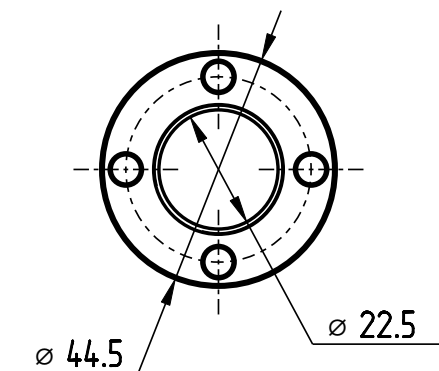

10. Nut
MT-401-004-009