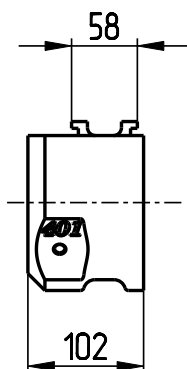

401

NECK RING MECHANISM
MT-401-005
(MPH-401-HEYE-002)

Neck ring mechanism MT-401-005

Neck ring mechanism MT-401-005

Neck ring mechanism MT-401-005 Specification

№ pos.	Code	Name	Qty
Assemblies			
1	MT-401-004-011	Nut	2
Parts			
2	MT-401-004-001	Cylinder	1
3	MT-401-004-002	Cylinder	1
4	MT-401-004-003	Spline shaft	1
5	MT-401-004-004	Bushing	1
6	MT-401-004-005	Flange	2
7	MT-401-004-006	Spring	2
8	MT-401-004-007	Ring	1
9	MT-401-004-008	Bushing	1
10	MT-401-004-009	Nut	1
11	MT-401-004-010	Cam	1
12	MT-401-004-012	Holding plate	2
13	MT-401-004-013	Orifice plug	1
14	MT-401-001-010	Washer	2
Standard parts			
15	Screw M12x25 DIN 931		2
16	Screw M5x16 DIN 913		1
17	Seal ring X-ring 55.25x2.62 (FPM/FKM)		2
18	Lube nipple M10x1 DIN 3405		2
19	Seal ring S06-P_41_27X49X8		2
20	Screw DIN 912-M5x35		4
21	Screw DIN 912-M6x25		10
22	Ring A60 DIN 471		2
23	O-ring 019-022-19-1-7 GOST 18829-73		1
24	Bearing 112 GOST 8338-75		1

1. Nut
MT-401-004-011

2. Cylinder
MT-401-004-001

3. Cylinder
MT-401-004-002

4. Spline shaft
MT-401-004-003

5. Bushing
MT-401-004-004

6. Flange
MT-401-004-005

7. Spring
MT-401-004-006

8. Ring
MT-401-004-007

9. Bushing
MT-401-004-008

10. Nut
MT-401-004-009

11. Cum
MT-401-004-010

12. Holding plate
MT-401-004-012

13. Orifice plug
MT-401-004-013

14. Washer
MT-401-001-010