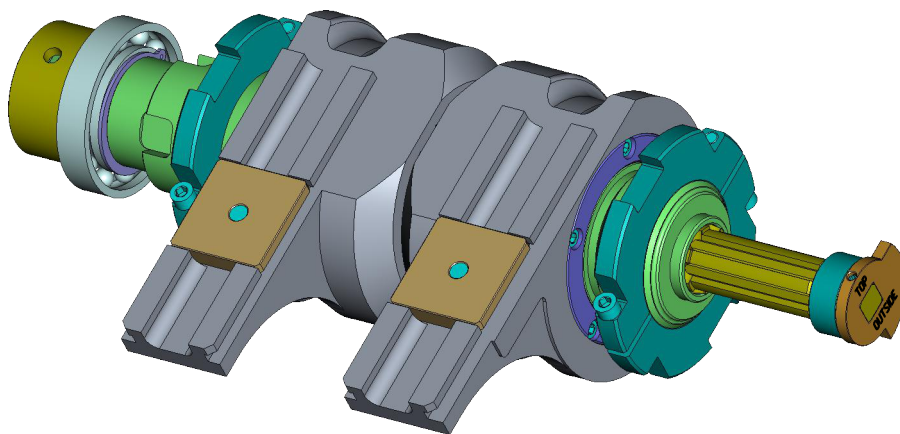

401

NECK RING MECHANISM
MT-401-005
(MPH-401-HEYE-002)

Neck ring mechanism MT-401-005

Neck ring mechanism MT-401-005

Neck ring mechanism MT-401-005 Specification

№ pos.	Code	Name	Qty
Assemblies			
1	MT-401-004-011	Nut	2
Parts			
2	MT-401-004-001	Cylinder	1
3	MT-401-004-002	Cylinder	1
4	MT-401-004-003	Spline shaft	1
5	MT-401-004-004	Bushing	1
6	MT-401-004-005	Flange	2
7	MT-401-004-006	Spring	2
8	MT-401-004-007	Ring	1
9	MT-401-004-008	Bushing	1
10	MT-401-004-009	Nut	1
11	MT-401-004-010	Cam	1
12	MT-401-004-012	Holding plate	2
13	MT-401-004-013	Orifice plug	1
14	MT-401-001-010	Washer	2
Standard parts			
15	Screw M12x25 DIN 931		2
16	Screw M5x16 DIN 913		1
17	Seal ring X-ring 55.25x2.62 (FPM/FKM)		2
18	Lube nipple M10x1 DIN 3405		2
19	Seal ring S06-P_41_27X49X8		2
20	Screw DIN 912-M5x35		4
21	Screw DIN 912-M6x25		10
22	Ring A60 DIN 471		2
23	O-ring 019-022-19-1-7 GOST 18829-73		1
24	Bearing 112 GOST 8338-75		1

1. Nut
MT-401-004-011

2. Cylinder
MT-401-004-001

3. Cylinder
MT-401-004-002

4. Spline shaft
MT-401-004-003

5. Bushing
MT-401-004-004

6. Flange
MT-401-004-005

7. Spring
MT-401-004-006

8. Ring
MT-401-004-007