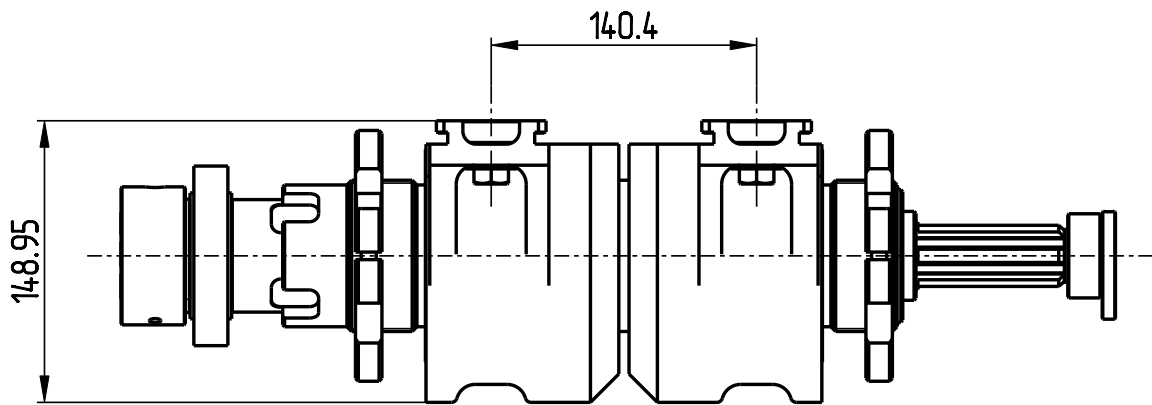

401

NECK RING MECHANISM
MT-401-005
(MPH-401-HEYE-002)

Neck ring mechanism MT-401-005

Neck ring mechanism MT-401-005

Neck ring mechanism MT-401-005 Specification

№ pos.	Code	Name	Qty
Assemblies			
1	MT-401-004-011	Nut	2
Parts			
2	MT-401-004-001	Cylinder	1
3	MT-401-004-002	Cylinder	1
4	MT-401-004-003	Spline shaft	1
5	MT-401-004-004	Bushing	1
6	MT-401-004-005	Flange	2
7	MT-401-004-006	Spring	2
8	MT-401-004-007	Ring	1
9	MT-401-004-008	Bushing	1
10	MT-401-004-009	Nut	1
11	MT-401-004-010	Cam	1
12	MT-401-004-012	Holding plate	2
13	MT-401-004-013	Orifice plug	1
14	MT-401-001-010	Washer	2
Standard parts			
15	Screw M12x25 DIN 931		2
16	Screw M5x16 DIN 913		1
17	Seal ring X-ring 55.25x2.62 (FPM/FKM)		2
18	Lube nipple M10x1 DIN 3405		2
19	Seal ring S06-P_41_27X49X8		2
20	Screw DIN 912-M5x35		4
21	Screw DIN 912-M6x25		10
22	Ring A60 DIN 471		2
23	O-ring 019-022-19-1-7 GOST 18829-73		1
24	Bearing 112 GOST 8338-75		1

1. Nut
MT-401-004-011

2. Cylinder
MT-401-004-001

3. Cylinder
MT-401-004-002

4. Spline shaft
MT-401-004-003

5. Bushing
MT-401-004-004

6. Flange
MT-401-004-005

7. Spring
MT-401-004-006

8. Ring
MT-401-004-007