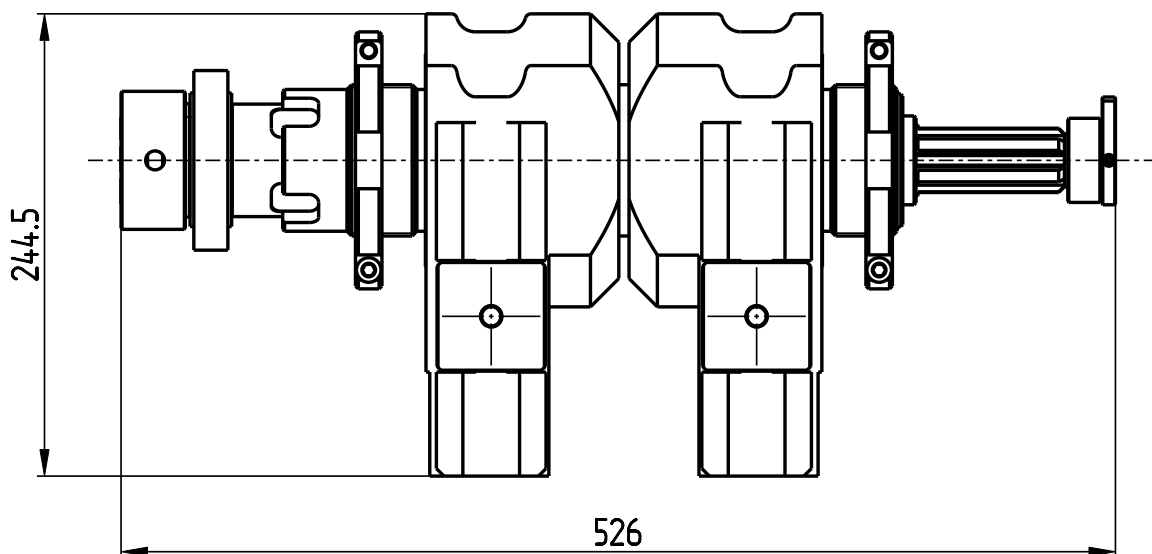

401

NECK RING MECHANISM
MT-401-005
(MPH-401-HEYE-002)

Neck ring mechanism MT-401-005

Neck ring mechanism MT-401-005

Neck ring mechanism MT-401-005 Specification

№ pos.	Code	Name	Qty
Assemblies			
1	MT-401-004-011	Nut	2
Parts			
2	MT-401-004-001	Cylinder	1
3	MT-401-004-002	Cylinder	1
4	MT-401-004-003	Spline shaft	1
5	MT-401-004-004	Bushing	1
6	MT-401-004-005	Flange	2
7	MT-401-004-006	Spring	2
8	MT-401-004-007	Ring	1
9	MT-401-004-008	Bushing	1
10	MT-401-004-009	Nut	1
11	MT-401-004-010	Cam	1
12	MT-401-004-012	Holding plate	2
13	MT-401-004-013	Orifice plug	1
14	MT-401-001-010	Washer	2
Standard parts			
15	Screw M12x25 DIN 931		2
16	Screw M5x16 DIN 913		1
17	Seal ring X-ring 55.25x2.62 (FPM/FKM)		2
18	Lube nipple M10x1 DIN 3405		2
19	Seal ring S06-P_41_27X49X8		2
20	Screw DIN 912-M5x35		4
21	Screw DIN 912-M6x25		10
22	Ring A60 DIN 471		2
23	O-ring 019-022-19-1-7 GOST 18829-73		1
24	Bearing 112 GOST 8338-75		1

1. Nut
MT-401-004-011

2. Cylinder
MT-401-004-001

3. Cylinder
MT-401-004-002

4. Spline shaft
MT-401-004-003

5. Bushing
MT-401-004-004

6. Flange
MT-401-004-005

7. Spring
MT-401-004-006

8. Ring
MT-401-004-007