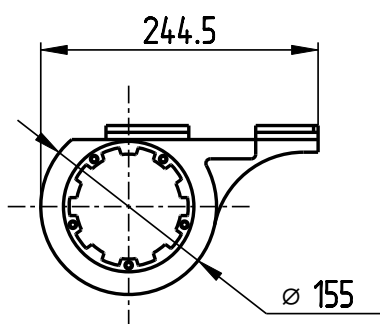

401

NECK RING MECHANISM
MT-401-005
(MPH-401-HEYE-002)

Neck ring mechanism MT-401-005

Neck ring mechanism MT-401-005

Neck ring mechanism MT-401-005 Specification

№ pos.	Code	Name	Qty
Assemblies			
1	MT-401-004-011	Nut	2
Parts			
2	MT-401-004-001	Cylinder	1
3	MT-401-004-002	Cylinder	1
4	MT-401-004-003	Spline shaft	1
5	MT-401-004-004	Bushing	1
6	MT-401-004-005	Flange	2
7	MT-401-004-006	Spring	2
8	MT-401-004-007	Ring	1
9	MT-401-004-008	Bushing	1
10	MT-401-004-009	Nut	1
11	MT-401-004-010	Cam	1
12	MT-401-004-012	Holding plate	2
13	MT-401-004-013	Orifice plug	1
14	MT-401-001-010	Washer	2
Standard parts			
15	Screw M12x25 DIN 931		2
16	Screw M5x16 DIN 913		1
17	Seal ring X-ring 55.25x2.62 (FPM/FKM)		2
18	Lube nipple M10x1 DIN 3405		2
19	Seal ring S06-P_41_27X49X8		2
20	Screw DIN 912-M5x35		4
21	Screw DIN 912-M6x25		10
22	Ring A60 DIN 471		2
23	O-ring 019-022-19-1-7 GOST 18829-73		1
24	Bearing 112 GOST 8338-75		1

1. Nut
MT-401-004-011

2. Cylinder
MT-401-004-001

3. Cylinder
MT-401-004-002

4. Spline shaft
MT-401-004-003

5. Bushing
MT-401-004-004

6. Flange
MT-401-004-005

7. Spring
MT-401-004-006

8. Ring
MT-401-004-007

9. Bushing
MT-401-004-008

10. Nut
MT-401-004-009

11. Cum
MT-401-004-010

12. Holding plate
MT-401-004-012

13. Orifice plug
MT-401-004-013

14. Washer
MT-401-001-010