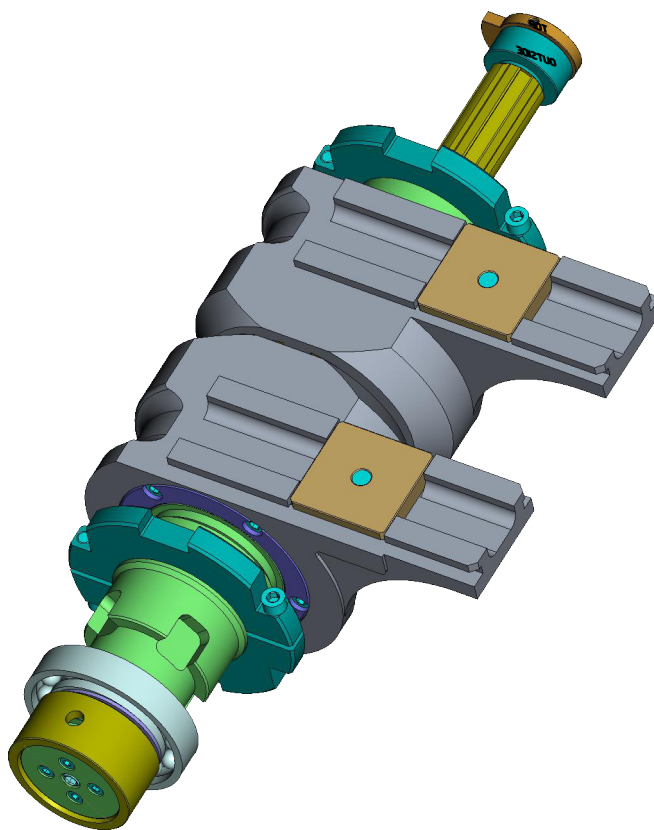

401

NECK RING MECHANISM
MT-401-005
(MPH-401-HEYE-002)

Neck ring mechanism MT-401-005

Neck ring mechanism MT-401-005

Neck ring mechanism MT-401-005 Specification

№ pos.	Code	Name	Qty
Assemblies			
1	MT-401-004-011	Nut	2
Parts			
2	MT-401-004-001	Cylinder	1
3	MT-401-004-002	Cylinder	1
4	MT-401-004-003	Spline shaft	1
5	MT-401-004-004	Bushing	1
6	MT-401-004-005	Flange	2
7	MT-401-004-006	Spring	2
8	MT-401-004-007	Ring	1
9	MT-401-004-008	Bushing	1
10	MT-401-004-009	Nut	1
11	MT-401-004-010	Cam	1
12	MT-401-004-012	Holding plate	2
13	MT-401-004-013	Orifice plug	1
14	MT-401-001-010	Washer	2
Standard parts			
15	Screw M12x25 DIN 931		2
16	Screw M5x16 DIN 913		1
17	Seal ring X-ring 55.25x2.62 (FPM/FKM)		2
18	Lube nipple M10x1 DIN 3405		2
19	Seal ring S06-P_41_27X49X8		2
20	Screw DIN 912-M5x35		4
21	Screw DIN 912-M6x25		10
22	Ring A60 DIN 471		2
23	O-ring 019-022-19-1-7 GOST 18829-73		1
24	Bearing 112 GOST 8338-75		1

1. Nut
MT-401-004-011

2. Cylinder
MT-401-004-001

3. Cylinder
MT-401-004-002

4. Spline shaft
MT-401-004-003

5. Bushing
MT-401-004-004

6. Flange
MT-401-004-005

7. Spring
MT-401-004-006

8. Ring
MT-401-004-007

9. Bushing
MT-401-004-008

10. Nut
MT-401-004-009

11. Cum
MT-401-004-010

12. Holding plate
MT-401-004-012

13. Orifice plug
MT-401-004-013

14. Washer
MT-401-001-010