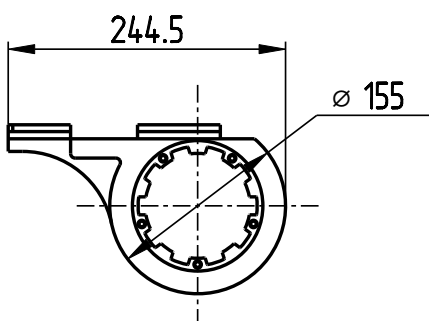

401

NECK RING MECHANISM
MT-401-005
(MPH-401-HEYE-002)

Neck ring mechanism MT-401-005

Neck ring mechanism MT-401-005

Neck ring mechanism MT-401-005 Specification

№ pos.	Code	Name	Qty
Assemblies			
1	MT-401-004-011	Nut	2
Parts			
2	MT-401-004-001	Cylinder	1
3	MT-401-004-002	Cylinder	1
4	MT-401-004-003	Spline shaft	1
5	MT-401-004-004	Bushing	1
6	MT-401-004-005	Flange	2
7	MT-401-004-006	Spring	2
8	MT-401-004-007	Ring	1
9	MT-401-004-008	Bushing	1
10	MT-401-004-009	Nut	1
11	MT-401-004-010	Cam	1
12	MT-401-004-012	Holding plate	2
13	MT-401-004-013	Orifice plug	1
14	MT-401-001-010	Washer	2
Standard parts			
15	Screw M12x25 DIN 931		2
16	Screw M5x16 DIN 913		1
17	Seal ring X-ring 55.25x2.62 (FPM/FKM)		2
18	Lube nipple M10x1 DIN 3405		2
19	Seal ring S06-P_41_27X49X8		2
20	Screw DIN 912-M5x35		4
21	Screw DIN 912-M6x25		10
22	Ring A60 DIN 471		2
23	O-ring 019-022-19-1-7 GOST 18829-73		1
24	Bearing 112 GOST 8338-75		1

1. Nut
MT-401-004-011

2. Cylinder
MT-401-004-001

3. Cylinder
MT-401-004-002

4. Spline shaft
MT-401-004-003

5. Bushing
MT-401-004-004

6. Flange
MT-401-004-005

7. Spring
MT-401-004-006

8. Ring
MT-401-004-007

9. Bushing
MT-401-004-008

10. Nut
MT-401-004-009

11. Cum
MT-401-004-010

12. Holding plate
MT-401-004-012

13. Orifice plug
MT-401-004-013

14. Washer
MT-401-001-010