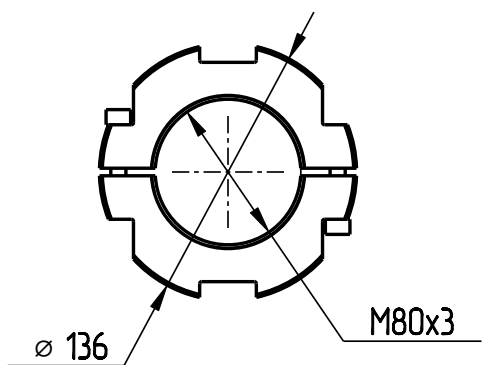

401

NECK RING MECHANISM
MT-401-005
(MPH-401-HEYE-002)

Neck ring mechanism MT-401-005

Neck ring mechanism MT-401-005

Neck ring mechanism MT-401-005 Specification

№ pos.	Code	Name	Qty
Assemblies			
1	MT-401-004-011	Nut	2
Parts			
2	MT-401-004-001	Cylinder	1
3	MT-401-004-002	Cylinder	1
4	MT-401-004-003	Spline shaft	1
5	MT-401-004-004	Bushing	1
6	MT-401-004-005	Flange	2
7	MT-401-004-006	Spring	2
8	MT-401-004-007	Ring	1
9	MT-401-004-008	Bushing	1
10	MT-401-004-009	Nut	1
11	MT-401-004-010	Cam	1
12	MT-401-004-012	Holding plate	2
13	MT-401-004-013	Orifice plug	1
14	MT-401-001-010	Washer	2
Standard parts			
15	Screw M12x25 DIN 931		2
16	Screw M5x16 DIN 913		1
17	Seal ring X-ring 55.25x2.62 (FPM/FKM)		2
18	Lube nipple M10x1 DIN 3405		2
19	Seal ring S06-P_41_27X49X8		2
20	Screw DIN 912-M5x35		4
21	Screw DIN 912-M6x25		10
22	Ring A60 DIN 471		2
23	O-ring 019-022-19-1-7 GOST 18829-73		1
24	Bearing 112 GOST 8338-75		1

1. Nut
MT-401-004-011

2. Cylinder
MT-401-004-001

3. Cylinder
MT-401-004-002

4. Spline shaft
MT-401-004-003

5. Bushing
MT-401-004-004

6. Flange
MT-401-004-005

7. Spring
MT-401-004-006

8. Ring
MT-401-004-007