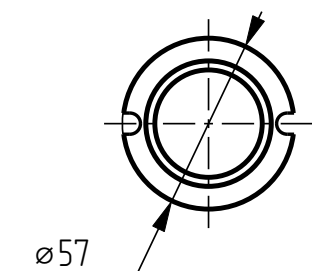

401

KDG-401-015
BLOW HEAD HOLDER (5")
(KE-215A-M2)

Blow head holder KDG-401-015

Blow head holder KDG-401-015

Blow head holder KDG-401-015

Blow head holder KDG-401-015 Specification

№ pos	Code	Name	Qty
Assemblies			
1	KDG-401-015-001	Blow head	2
Parts			
2	KDG-ARMVST-G3-4	Bushing	2
3	KDG-D-U-46X4-401	Wahser	2
4	KDG-K-P-401	Piston ring	4
5	KDG-P-13x62-401	Spring	2
6	KDG-P-30X35-401	Spring	2
7	KDG-V1-401	Bushing	2
8	KDG-V2-401	Bushing	2
9	KDG-V3-401	Retaining ring	2
10	KDG-V4-401	Bushing	2
11	KDG-Z-2D-8N-401	Retainer 2"- 8	2
12	KDG-401-012-001	Body	1
13	KDG-401-012-003	Holder	1
14	KDG-F-401	Position pin	2
Standard parts			
15	Screw M6x10 DIN 7380		4
16	Screw M12x60 ГОСТ 7805-70		2
17	Screw MK16x1,5 DIN 906		1
18	Screw MK18x1,5 DIN 906		2
19	Screw DIN 912-UNC3/8"-16x3/4"		2
20	Spring pin 5x30 DIN 1481		2
21	Pin 6x20 DIN 6325		2
22	Washer 8JI DIN 127		12

1. Blow head
KDG-401-015-001

2. Bushing
KDG-ARMVST-G3-4

3. Washer
KDG-D-U-46X4-401

4. Piston ring
KDG-K-P-401

5. Spring
KDG-P-13x62-401

6. Spring
KDG-P-30X35-401

7. Bushing
KDG-V1-401

8. Bushing
KDG-V2-401