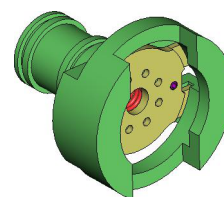

401

KDG-401-015
BLOW HEAD HOLDER (5")
(KE-215A-M2)

Blow head holder KDG-401-015

Blow head holder KDG-401-015

Blow head holder KDG-401-015

Blow head holder KDG-401-015 Specification

№ pos	Code	Name	Qty
Assemblies			
1	KDG-401-015-001	Blow head	2
Parts			
2	KDG-ARMVST-G3-4	Bushing	2
3	KDG-D-U-46X4-401	Wahser	2
4	KDG-K-P-401	Piston ring	4
5	KDG-P-13x62-401	Spring	2
6	KDG-P-30X35-401	Spring	2
7	KDG-V1-401	Bushing	2
8	KDG-V2-401	Bushing	2
9	KDG-V3-401	Retaining ring	2
10	KDG-V4-401	Bushing	2
11	KDG-Z-2D-8N-401	Retainer 2"- 8	2
12	KDG-401-012-001	Body	1
13	KDG-401-012-003	Holder	1
14	KDG-F-401	Position pin	2
Standard parts			
15	Screw M6x10 DIN 7380		4
16	Screw M12x60 ГОСТ 7805-70		2
17	Screw MK16x1,5 DIN 906		1
18	Screw MK18x1,5 DIN 906		2
19	Screw DIN 912-UNC3/8"-16x3/4"		2
20	Spring pin 5x30 DIN 1481		2
21	Pin 6x20 DIN 6325		2
22	Washer 8JI DIN 127		12

1. Blow head
KDG-401-015-001

2. Bushing
KDG-ARMVST-G3-4

3. Washer
KDG-D-U-46X4-401

4. Piston ring
KDG-K-P-401

5. Spring
KDG-P-13x62-401

6. Spring
KDG-P-30X35-401

7. Bushing
KDG-V1-401

8. Bushing
KDG-V2-401

9. Retaining ring
KDG-V3-401

10. Bushing
KDG-V4-401

11. Retainer 2"- 8
KDG-Z-2D-8N-401

12. Body
KDG-401-012-001

13. Holder
KDG-401-012-003

14. Position pin
KDG-F-401