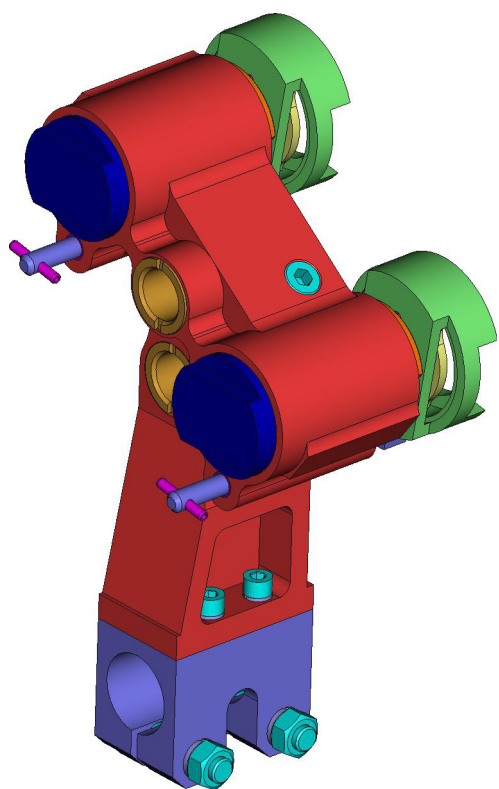

401

KDG-401-015
BLOW HEAD HOLDER (5")
(KE-215A-M2)

Blow head holder KDG-401-015

Blow head holder KDG-401-015

Blow head holder KDG-401-015

Blow head holder KDG-401-015 Specification

№ pos	Code	Name	Qty
Assemblies			
1	KDG-401-015-001	Blow head	2
Parts			
2	KDG-ARMVST-G3-4	Bushing	2
3	KDG-D-U-46X4-401	Wahser	2
4	KDG-K-P-401	Piston ring	4
5	KDG-P-13x62-401	Spring	2
6	KDG-P-30X35-401	Spring	2
7	KDG-V1-401	Bushing	2
8	KDG-V2-401	Bushing	2
9	KDG-V3-401	Retaining ring	2
10	KDG-V4-401	Bushing	2
11	KDG-Z-2D-8N-401	Retainer 2"- 8	2
12	KDG-401-012-001	Body	1
13	KDG-401-012-003	Holder	1
14	KDG-F-401	Position pin	2
Standard parts			
15	Screw M6x10 DIN 7380		4
16	Screw M12x60 ГОСТ 7805-70		2
17	Screw MK16x1,5 DIN 906		1
18	Screw MK18x1,5 DIN 906		2
19	Screw DIN 912-UNC3/8"-16x3/4"		2
20	Spring pin 5x30 DIN 1481		2
21	Pin 6x20 DIN 6325		2
22	Washer 8JI DIN 127		12

1. Blow head
KDG-401-015-001

2. Bushing
KDG-ARMVST-G3-4

3. Washer
KDG-D-U-46X4-401

4. Piston ring
KDG-K-P-401

5. Spring
KDG-P-13x62-401

6. Spring
KDG-P-30X35-401

7. Bushing
KDG-V1-401

8. Bushing
KDG-V2-401

9. Retaining ring
KDG-V3-401

10. Bushing
KDG-V4-401

11. Retainer 2"- 8
KDG-Z-2D-8N-401

12. Body
KDG-401-012-001

13. Holder
KDG-401-012-003

14. Position pin
KDG-F-401