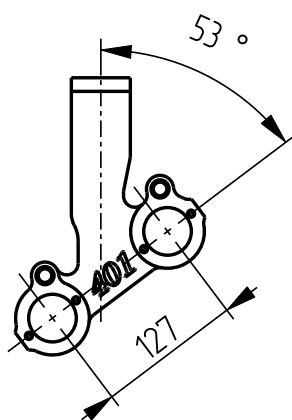

401

KDG-401-015
BLOW HEAD HOLDER (5")
(KE-215A-M2)

Blow head holder KDG-401-015

Blow head holder KDG-401-015

Blow head holder KDG-401-015

Blow head holder KDG-401-015 Specification

№ pos	Code	Name	Qty
Assemblies			
1	KDG-401-015-001	Blow head	2
Parts			
2	KDG-ARMVST-G3-4	Bushing	2
3	KDG-D-U-46X4-401	Wahser	2
4	KDG-K-P-401	Piston ring	4
5	KDG-P-13x62-401	Spring	2
6	KDG-P-30X35-401	Spring	2
7	KDG-V1-401	Bushing	2
8	KDG-V2-401	Bushing	2
9	KDG-V3-401	Retaining ring	2
10	KDG-V4-401	Bushing	2
11	KDG-Z-2D-8N-401	Retainer 2"- 8	2
12	KDG-401-012-001	Body	1
13	KDG-401-012-003	Holder	1
14	KDG-F-401	Position pin	2
Standard parts			
15	Screw M6x10 DIN 7380		4
16	Screw M12x60 ГОСТ 7805-70		2
17	Screw MK16x1,5 DIN 906		1
18	Screw MK18x1,5 DIN 906		2
19	Screw DIN 912-UNC3/8"-16x3/4"		2
20	Spring pin 5x30 DIN 1481		2
21	Pin 6x20 DIN 6325		2
22	Washer 8JI DIN 127		12

1. Blow head
KDG-401-015-001

2. Bushing
KDG-ARMVST-G3-4

3. Washer
KDG-D-U-46X4-401

4. Piston ring
KDG-K-P-401

5. Spring
KDG-P-13x62-401

6. Spring
KDG-P-30X35-401

7. Bushing
KDG-V1-401

8. Bushing
KDG-V2-401

9. Retaining ring
KDG-V3-401

10. Bushing
KDG-V4-401

11. Retainer 2"- 8
KDG-Z-2D-8N-401

12. Body
KDG-401-012-001

13. Holder
KDG-401-012-003

14. Position pin
KDG-F-401