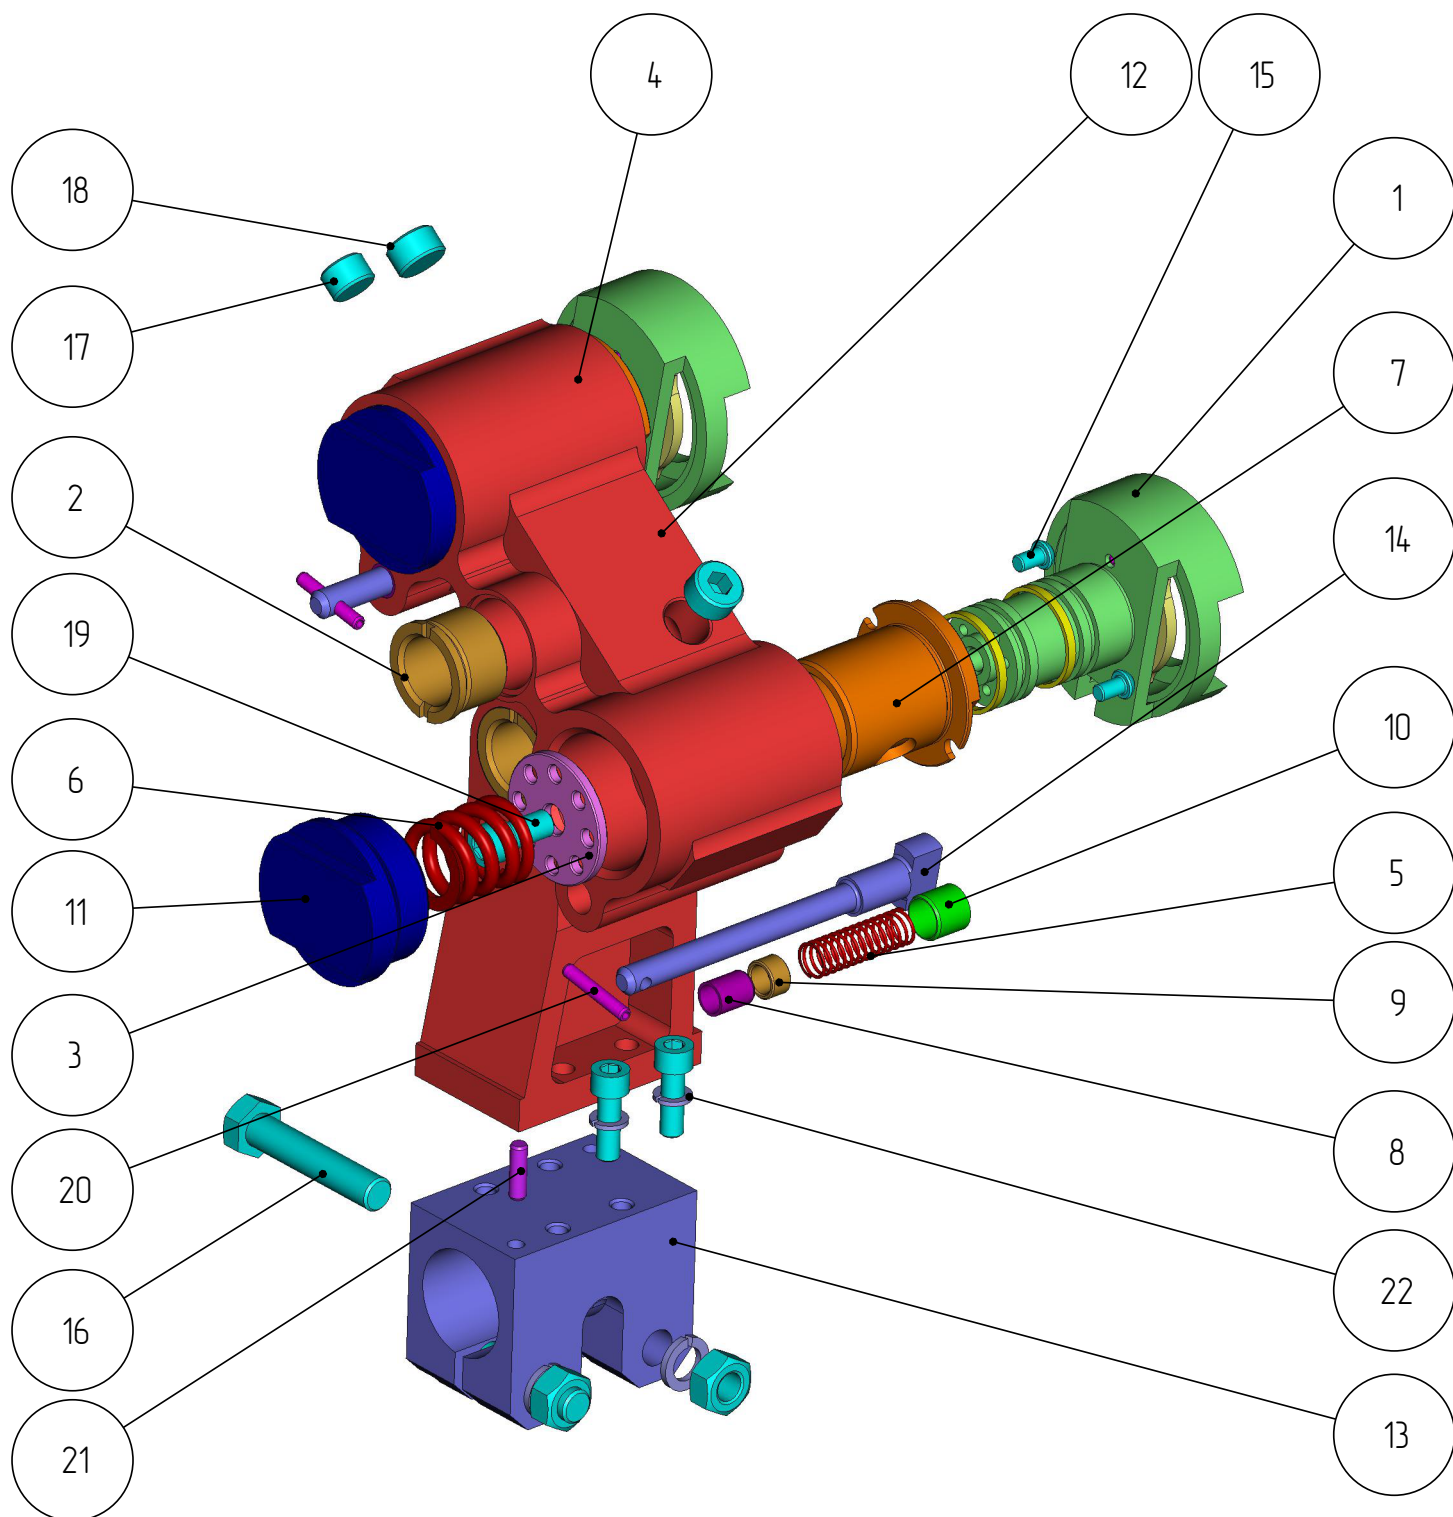

401

KDG-401-015
BLOW HEAD HOLDER (5")
(KE-215A-M2)

Blow head holder KDG-401-015

Blow head holder KDG-401-015

Blow head holder KDG-401-015

Blow head holder KDG-401-015 Specification

№ pos	Code	Name	Qty
Assemblies			
1	KDG-401-015-001	Blow head	2
Parts			
2	KDG-ARMVST-G3-4	Bushing	2
3	KDG-D-U-46X4-401	Wahser	2
4	KDG-K-P-401	Piston ring	4
5	KDG-P-13x62-401	Spring	2
6	KDG-P-30X35-401	Spring	2
7	KDG-V1-401	Bushing	2
8	KDG-V2-401	Bushing	2
9	KDG-V3-401	Retaining ring	2
10	KDG-V4-401	Bushing	2
11	KDG-Z-2D-8N-401	Retainer 2"- 8	2
12	KDG-401-012-001	Body	1
13	KDG-401-012-003	Holder	1
14	KDG-F-401	Position pin	2
Standard parts			
15	Screw M6x10 DIN 7380		4
16	Screw M12x60 ГОСТ 7805-70		2
17	Screw MK16x1,5 DIN 906		1
18	Screw MK18x1,5 DIN 906		2
19	Screw DIN 912-UNC3/8"-16x3/4"		2
20	Spring pin 5x30 DIN 1481		2
21	Pin 6x20 DIN 6325		2
22	Washer 8JI DIN 127		12

1. Blow head
KDG-401-015-001

2. Bushing
KDG-ARMVST-G3-4

3. Washer
KDG-D-U-46X4-401

4. Piston ring
KDG-K-P-401

5. Spring
KDG-P-13x62-401

6. Spring
KDG-P-30X35-401

7. Bushing
KDG-V1-401

8. Bushing
KDG-V2-401

9. Retaining ring
KDG-V3-401

10. Bushing
KDG-V4-401

11. Retainer 2"- 8
KDG-Z-2D-8N-401

12. Body
KDG-401-012-001

13. Holder
KDG-401-012-003

14. Position pin
KDG-F-401