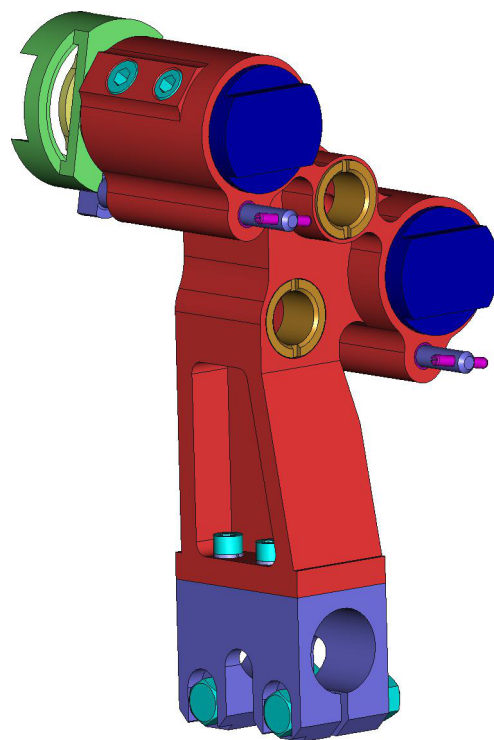

401

KDG-401-015
BLOW HEAD HOLDER (5")
(KE-215A-M2)

Blow head holder KDG-401-015

Blow head holder KDG-401-015

Blow head holder KDG-401-015

Blow head holder KDG-401-015 Specification

№ pos	Code	Name	Qty
Assemblies			
1	KDG-401-015-001	Blow head	2
Parts			
2	KDG-ARMVST-G3-4	Bushing	2
3	KDG-D-U-46X4-401	Wahser	2
4	KDG-K-P-401	Piston ring	4
5	KDG-P-13x62-401	Spring	2
6	KDG-P-30X35-401	Spring	2
7	KDG-V1-401	Bushing	2
8	KDG-V2-401	Bushing	2
9	KDG-V3-401	Retaining ring	2
10	KDG-V4-401	Bushing	2
11	KDG-Z-2D-8N-401	Retainer 2"- 8	2
12	KDG-401-012-001	Body	1
13	KDG-401-012-003	Holder	1
14	KDG-F-401	Position pin	2
Standard parts			
15	Screw M6x10 DIN 7380		4
16	Screw M12x60 ГОСТ 7805-70		2
17	Screw MK16x1,5 DIN 906		1
18	Screw MK18x1,5 DIN 906		2
19	Screw DIN 912-UNC3/8"-16x3/4"		2
20	Spring pin 5x30 DIN 1481		2
21	Pin 6x20 DIN 6325		2
22	Washer 8JI DIN 127		12

1. Blow head
KDG-401-015-001

2. Bushing
KDG-ARMVST-G3-4

3. Washer
KDG-D-U-46X4-401

4. Piston ring
KDG-K-P-401

5. Spring
KDG-P-13x62-401

6. Spring
KDG-P-30X35-401

7. Bushing
KDG-V1-401

8. Bushing
KDG-V2-401

9. Retaining ring
KDG-V3-401

10. Bushing
KDG-V4-401

11. Retainer 2"- 8
KDG-Z-2D-8N-401

12. Body
KDG-401-012-001

13. Holder
KDG-401-012-003

14. Position pin
KDG-F-401