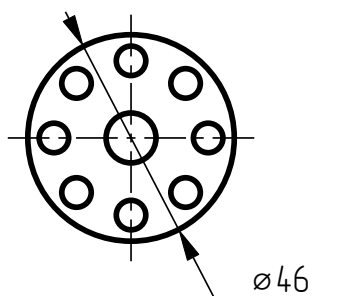

401

KDG-401-015
BLOW HEAD HOLDER (5")
(KE-215A-M2)

Blow head holder KDG-401-015

Blow head holder KDG-401-015

Blow head holder KDG-401-015

Blow head holder KDG-401-015 Specification

№ pos	Code	Name	Qty
Assemblies			
1	KDG-401-015-001	Blow head	2
Parts			
2	KDG-ARMVST-G3-4	Bushing	2
3	KDG-D-U-46X4-401	Wahser	2
4	KDG-K-P-401	Piston ring	4
5	KDG-P-13x62-401	Spring	2
6	KDG-P-30X35-401	Spring	2
7	KDG-V1-401	Bushing	2
8	KDG-V2-401	Bushing	2
9	KDG-V3-401	Retaining ring	2
10	KDG-V4-401	Bushing	2
11	KDG-Z-2D-8N-401	Retainer 2"- 8	2
12	KDG-401-012-001	Body	1
13	KDG-401-012-003	Holder	1
14	KDG-F-401	Position pin	2
Standard parts			
15	Screw M6x10 DIN 7380		4
16	Screw M12x60 ГОСТ 7805-70		2
17	Screw MK16x1,5 DIN 906		1
18	Screw MK18x1,5 DIN 906		2
19	Screw DIN 912-UNC3/8"-16x3/4"		2
20	Spring pin 5x30 DIN 1481		2
21	Pin 6x20 DIN 6325		2
22	Washer 8JI DIN 127		12

1. Blow head
KDG-401-015-001

2. Bushing
KDG-ARMVST-G3-4

3. Washer
KDG-D-U-46X4-401

4. Piston ring
KDG-K-P-401

5. Spring
KDG-P-13x62-401

6. Spring
KDG-P-30X35-401

7. Bushing
KDG-V1-401

8. Bushing
KDG-V2-401