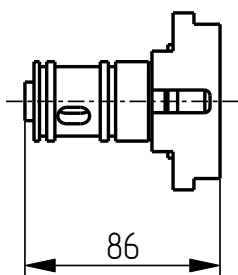

401

KDG-401-015
BLOW HEAD HOLDER (5")
(KE-215A-M2)

Blow head holder KDG-401-015

Blow head holder KDG-401-015

Blow head holder KDG-401-015

Blow head holder KDG-401-015 Specification

№ pos	Code	Name	Qty
Assemblies			
1	KDG-401-015-001	Blow head	2
Parts			
2	KDG-ARMVST-G3-4	Bushing	2
3	KDG-D-U-46X4-401	Wahser	2
4	KDG-K-P-401	Piston ring	4
5	KDG-P-13x62-401	Spring	2
6	KDG-P-30X35-401	Spring	2
7	KDG-V1-401	Bushing	2
8	KDG-V2-401	Bushing	2
9	KDG-V3-401	Retaining ring	2
10	KDG-V4-401	Bushing	2
11	KDG-Z-2D-8N-401	Retainer 2"- 8	2
12	KDG-401-012-001	Body	1
13	KDG-401-012-003	Holder	1
14	KDG-F-401	Position pin	2
Standard parts			
15	Screw M6x10 DIN 7380		4
16	Screw M12x60 ГОСТ 7805-70		2
17	Screw MK16x1,5 DIN 906		1
18	Screw MK18x1,5 DIN 906		2
19	Screw DIN 912-UNC3/8"-16x3/4"		2
20	Spring pin 5x30 DIN 1481		2
21	Pin 6x20 DIN 6325		2
22	Washer 8JI DIN 127		12

1. Blow head
KDG-401-015-001

2. Bushing
KDG-ARMVST-G3-4

3. Washer
KDG-D-U-46X4-401

4. Piston ring
KDG-K-P-401

5. Spring
KDG-P-13x62-401

6. Spring
KDG-P-30X35-401

7. Bushing
KDG-V1-401

8. Bushing
KDG-V2-401

9. Retaining ring
KDG-V3-401

10. Bushing
KDG-V4-401

11. Retainer 2"- 8
KDG-Z-2D-8N-401

12. Body
KDG-401-012-001

13. Holder
KDG-401-012-003

14. Position pin
KDG-F-401