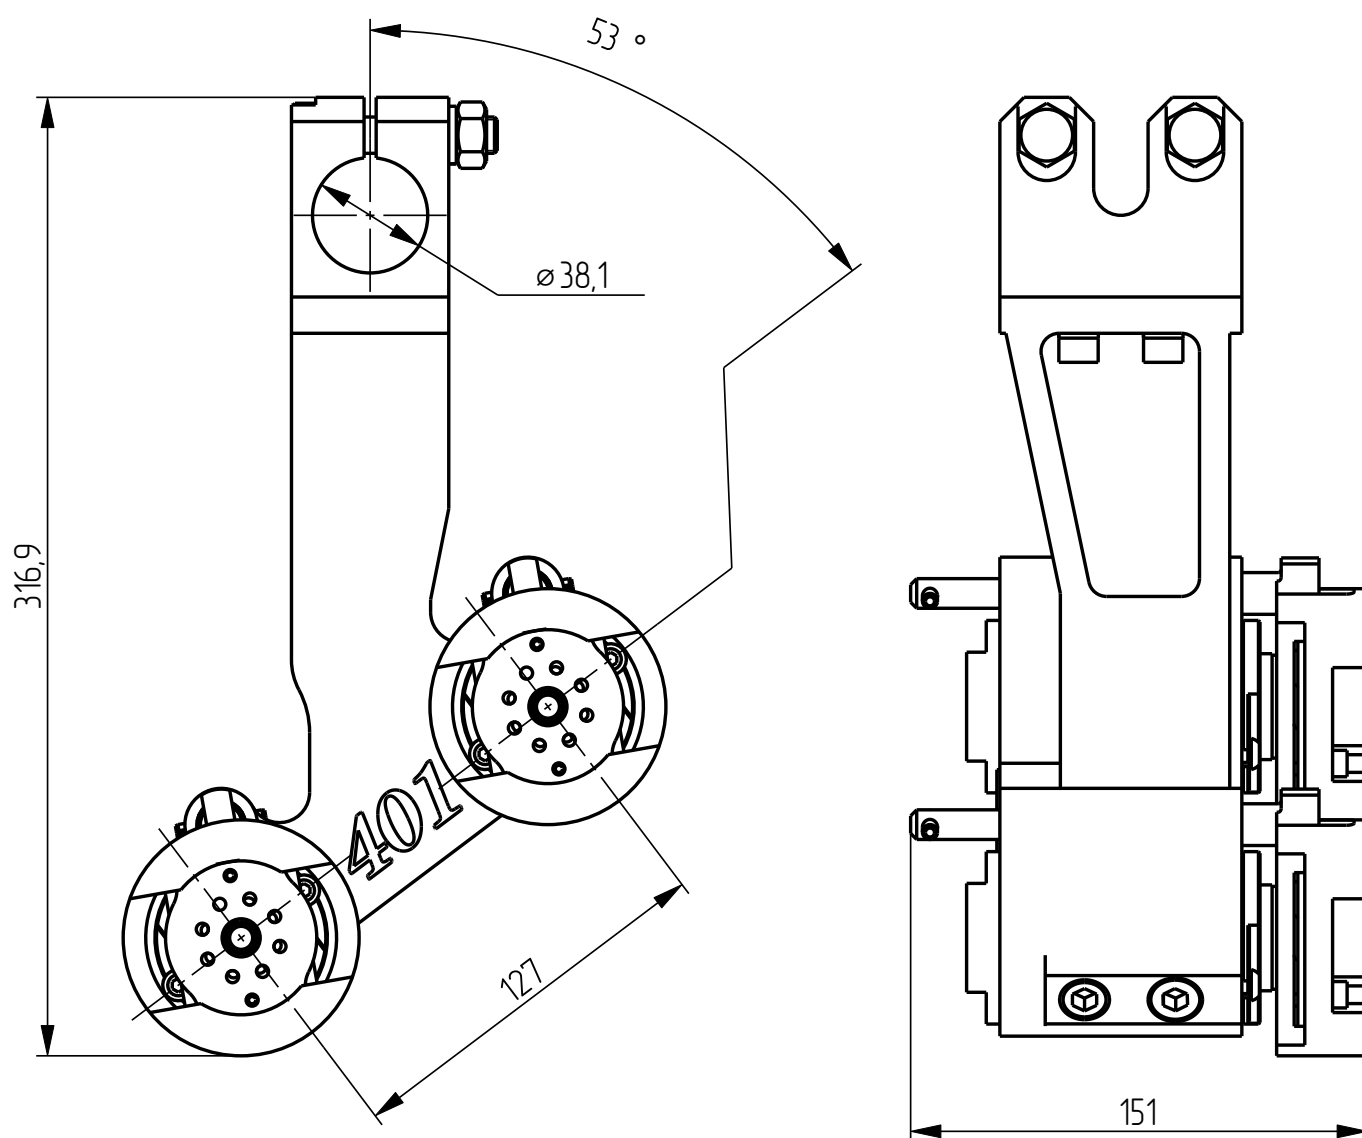

401

KDG-401-015
BLOW HEAD HOLDER (5")
(KE-215A-M2)

Blow head holder KDG-401-015

Blow head holder KDG-401-015

Blow head holder KDG-401-015

Blow head holder KDG-401-015 Specification

№ pos	Code	Name	Qty
Assemblies			
1	KDG-401-015-001	Blow head	2
Parts			
2	KDG-ARMVST-G3-4	Bushing	2
3	KDG-D-U-46X4-401	Wahser	2
4	KDG-K-P-401	Piston ring	4
5	KDG-P-13x62-401	Spring	2
6	KDG-P-30X35-401	Spring	2
7	KDG-V1-401	Bushing	2
8	KDG-V2-401	Bushing	2
9	KDG-V3-401	Retaining ring	2
10	KDG-V4-401	Bushing	2
11	KDG-Z-2D-8N-401	Retainer 2"- 8	2
12	KDG-401-012-001	Body	1
13	KDG-401-012-003	Holder	1
14	KDG-F-401	Position pin	2
Standard parts			
15	Screw M6x10 DIN 7380		4
16	Screw M12x60 ГОСТ 7805-70		2
17	Screw MK16x1,5 DIN 906		1
18	Screw MK18x1,5 DIN 906		2
19	Screw DIN 912-UNC3/8"-16x3/4"		2
20	Spring pin 5x30 DIN 1481		2
21	Pin 6x20 DIN 6325		2
22	Washer 8JI DIN 127		12

1. Blow head
KDG-401-015-001

2. Bushing
KDG-ARMVST-G3-4

3. Washer
KDG-D-U-46X4-401

4. Piston ring
KDG-K-P-401

5. Spring
KDG-P-13x62-401

6. Spring
KDG-P-30X35-401

7. Bushing
KDG-V1-401

8. Bushing
KDG-V2-401

9. Retaining ring
KDG-V3-401

10. Bushing
KDG-V4-401

11. Retainer 2"- 8
KDG-Z-2D-8N-401

12. Body
KDG-401-012-001

13. Holder
KDG-401-012-003

14. Position pin
KDG-F-401