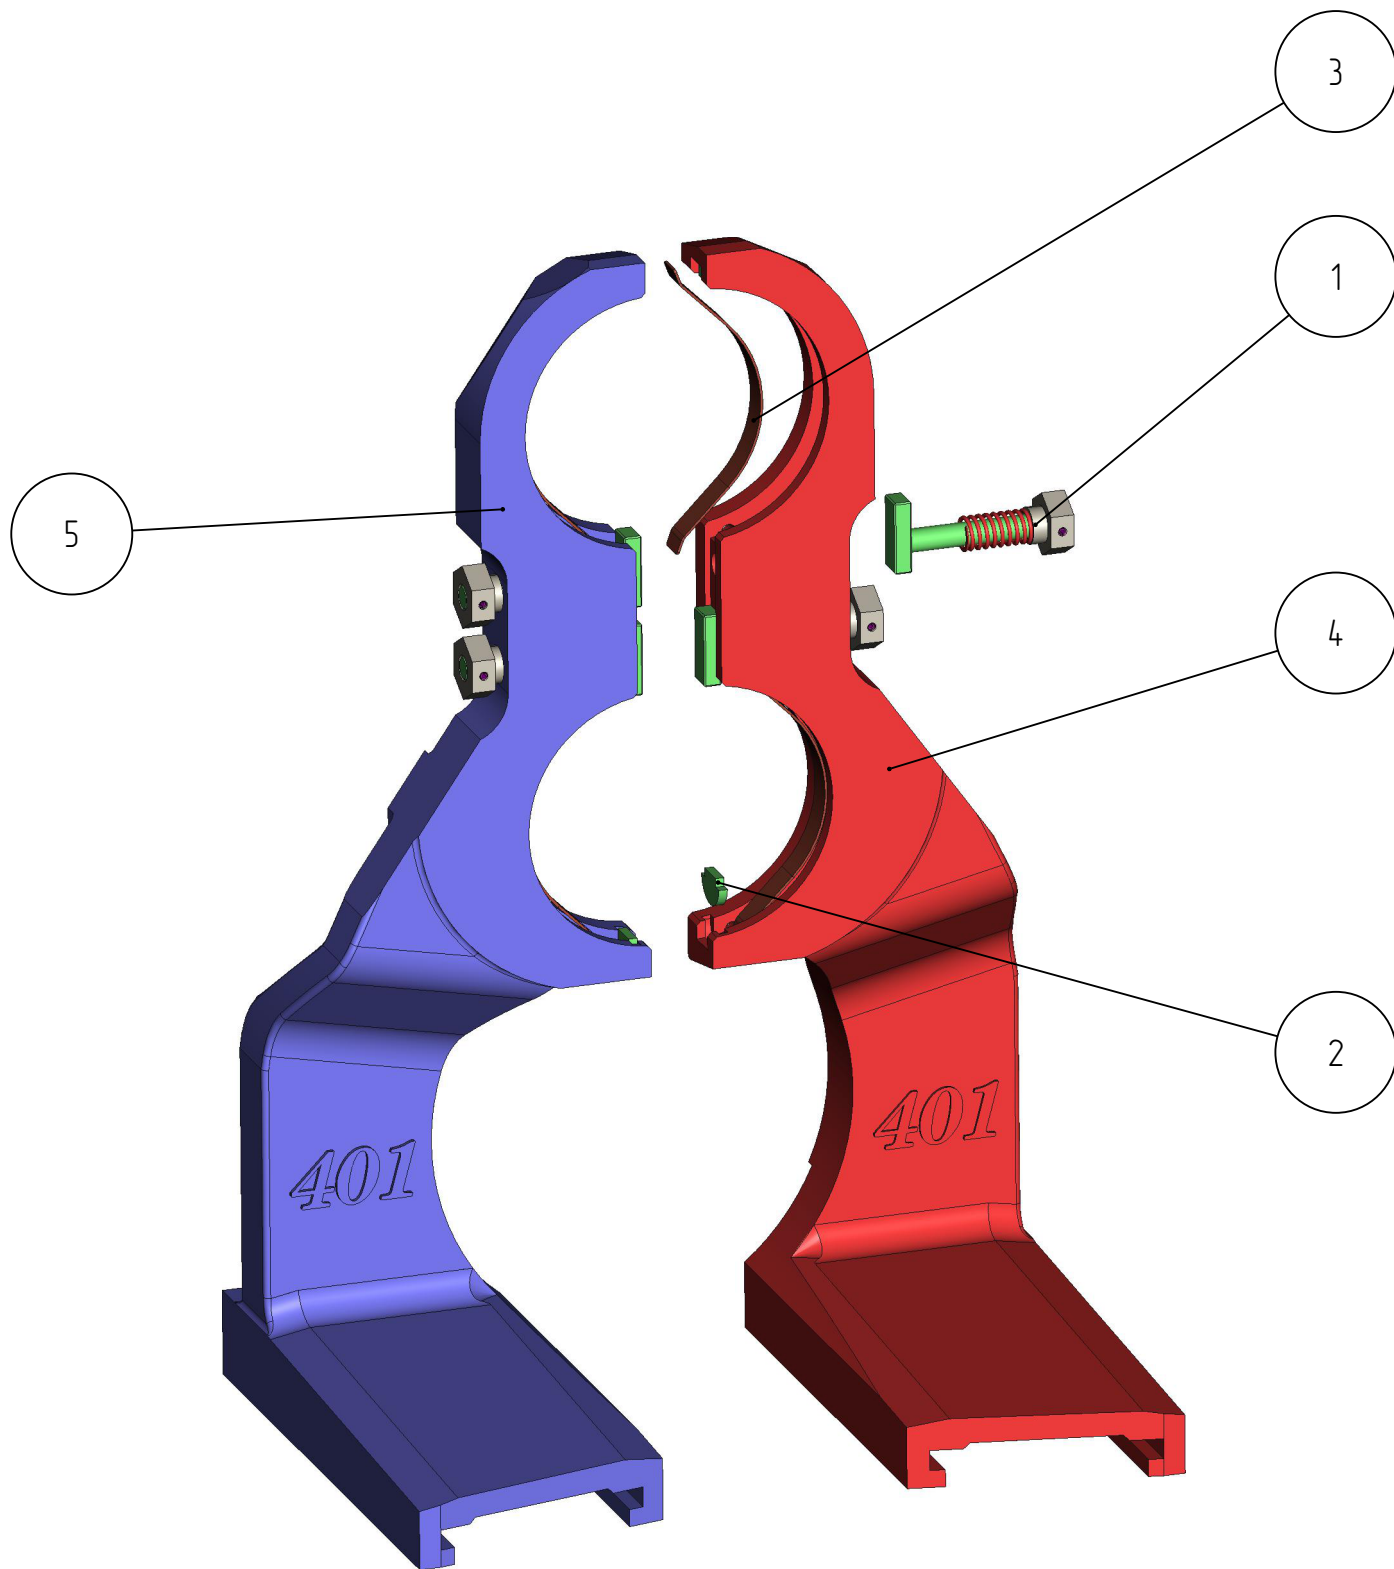

401

DGK-401-023
NECKRING HOLDER
(ДГК-9-Н-88_6-5-1_2)
(2211564100)

Neckring holder DGK-401-023

Neckring holder DGK-401-023

Neckring holder DGK-401-023

Neckring holder DGK-401-023
Specification

№ pos.	Code	Name	Qty
Assemblies			
1	DGK-401-023-003	Lock	4
Parts			
2	DGK-401-STANDART-01	Stop	4
3	DGK-401-STANDART-03-120	Leaf spring	4
4	DGK-401-023-001	Neckring holder RH	1
5	DGK-401-023-002	Neckring holder LH	1

2. Stop
DGK-401-STANDART-01

3. Leaf spring
DGK-401-STANDART-03-120

4. Neckring holder
DGK-401-023-001

5. Neckring holder
DGK-401-023-002

Lock DGK-401-023-003

№ pos.	Code	Name	Qty
Parts			
1	DGK-STANDART-02-04X36	Spring	1
2	DGK-STANDART-07-01-061-25-15_5	Plug	1
3	DGK-401-STANDART-02-03	Nut	1
Standard parts			
4		Spring pin 2,50x18 DIN 1481	1

401

1. Spring
DGK-STANDART-02-04X36

2. Plug
DGK-STANDART-07-01-061-25-15_5

3. Nut
DGK-401-STANDART-02-03