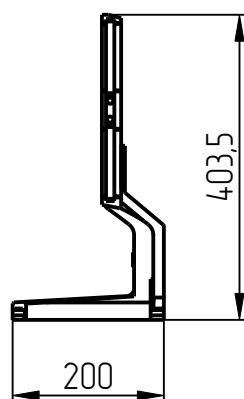

401

DGK-401-023
NECKRING HOLDER
(ДГК-9-Н-88_6-5-1_2)
(2211564100)

Neckring holder DGK-401-023

Neckring holder DGK-401-023

Neckring holder DGK-401-023

Neckring holder DGK-401-023
Specification

№ pos.	Code	Name	Qty
Assemblies			
1	DGK-401-023-003	Lock	4
Parts			
2	DGK-401-STANDART-01	Stop	4
3	DGK-401-STANDART-03-120	Leaf spring	4
4	DGK-401-023-001	Neckring holder RH	1
5	DGK-401-023-002	Neckring holder LH	1

2. Stop
DGK-401-STANDART-01

3. Leaf spring
DGK-401-STANDART-03-120

4. Neckring holder
DGK-401-023-001

5. Neckring holder
DGK-401-023-002

Lock DGK-401-023-003

№ pos.	Code	Name	Qty
Parts			
1	DGK-STANDART-02-04X36	Spring	1
2	DGK-STANDART-07-01-061-25-15_5	Plug	1
3	DGK-401-STANDART-02-03	Nut	1
Standard parts			
4		Spring pin 2,50x18 DIN 1481	1

401

1. Spring
DGK-STANDART-02-04X36

2. Plug
DGK-STANDART-07-01-061-25-15_5

3. Nut
DGK-401-STANDART-02-03