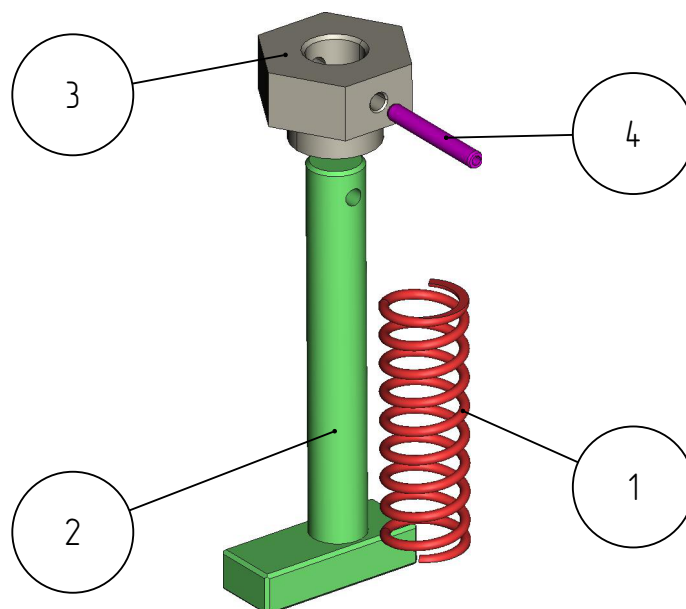

401

DGK-401-023
NECKRING HOLDER
(ДГК-9-Н-88_6-5-1_2)
(2211564100)

Neckring holder DGK-401-023

Neckring holder DGK-401-023

Neckring holder DGK-401-023

Neckring holder DGK-401-023
Specification

№ pos.	Code	Name	Qty
Assemblies			
1	DGK-401-023-003	Lock	4
Parts			
2	DGK-401-STANDART-01	Stop	4
3	DGK-401-STANDART-03-120	Leaf spring	4
4	DGK-401-023-001	Neckring holder RH	1
5	DGK-401-023-002	Neckring holder LH	1

2. Stop
DGK-401-STANDART-01

3. Leaf spring
DGK-401-STANDART-03-120

4. Neckring holder
DGK-401-023-001

5. Neckring holder
DGK-401-023-002

Lock DGK-401-023-003

№ pos.	Code	Name	Qty
Parts			
1	DGK-STANDART-02-04X36	Spring	1
2	DGK-STANDART-07-01-061-25-15_5	Plug	1
3	DGK-401-STANDART-02-03	Nut	1
Standard parts			
4		Spring pin 2,50x18 DIN 1481	1

401

1. Spring
DGK-STANDART-02-04X36

2. Plug
DGK-STANDART-07-01-061-25-15_5

3. Nut
DGK-401-STANDART-02-03