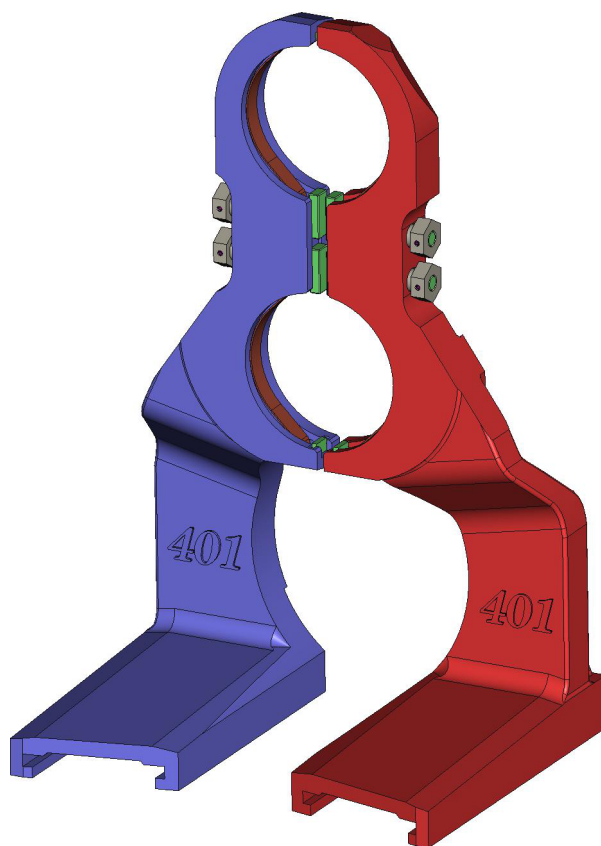

401

DGK-401-023
NECKRING HOLDER
(ДГК-9-Н-88_6-5-1_2)
(2211564100)

Neckring holder DGK-401-023

Neckring holder DGK-401-023

Neckring holder DGK-401-023

Neckring holder DGK-401-023
Specification

№ pos.	Code	Name	Qty
Assemblies			
1	DGK-401-023-003	Lock	4
Parts			
2	DGK-401-STANDART-01	Stop	4
3	DGK-401-STANDART-03-120	Leaf spring	4
4	DGK-401-023-001	Neckring holder RH	1
5	DGK-401-023-002	Neckring holder LH	1

2. Stop
DGK-401-STANDART-01

3. Leaf spring
DGK-401-STANDART-03-120

4. Neckring holder
DGK-401-023-001

5. Neckring holder
DGK-401-023-002

Lock DGK-401-023-003

№ pos.	Code	Name	Qty
Parts			
1	DGK-STANDART-02-04X36	Spring	1
2	DGK-STANDART-07-01-061-25-15_5	Plug	1
3	DGK-401-STANDART-02-03	Nut	1
Standard parts			
4		Spring pin 2,50x18 DIN 1481	1

401

1. Spring
DGK-STANDART-02-04X36

2. Plug
DGK-STANDART-07-01-061-25-15_5

3. Nut
DGK-401-STANDART-02-03