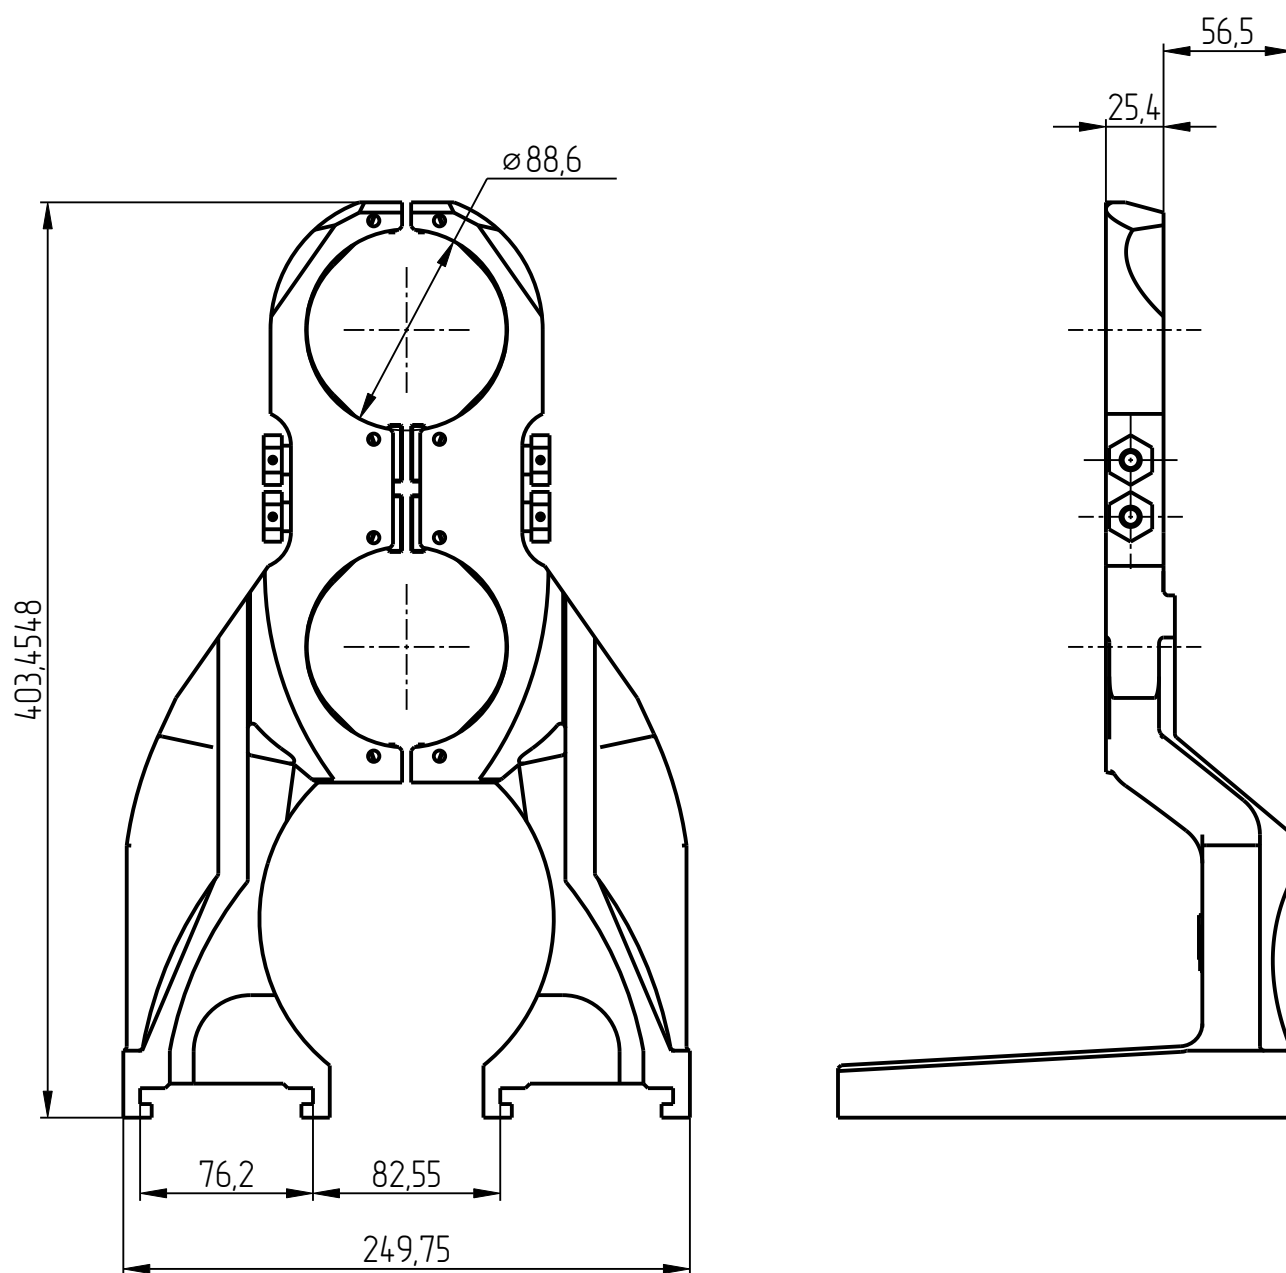

401

DGK-401-023
NECKRING HOLDER
(ДГК-9-Н-88_6-5-1_2)
(2211564100)

Neckring holder DGK-401-023

Neckring holder DGK-401-023

Neckring holder DGK-401-023

Neckring holder DGK-401-023
Specification

№ pos.	Code	Name	Qty
Assemblies			
1	DGK-401-023-003	Lock	4
Parts			
2	DGK-401-STANDART-01	Stop	4
3	DGK-401-STANDART-03-120	Leaf spring	4
4	DGK-401-023-001	Neckring holder RH	1
5	DGK-401-023-002	Neckring holder LH	1

2. Stop
DGK-401-STANDART-01

3. Leaf spring
DGK-401-STANDART-03-120

4. Neckring holder
DGK-401-023-001

5. Neckring holder
DGK-401-023-002

Lock DGK-401-023-003

№ pos.	Code	Name	Qty
Parts			
1	DGK-STANDART-02-04X36	Spring	1
2	DGK-STANDART-07-01-061-25-15_5	Plug	1
3	DGK-401-STANDART-02-03	Nut	1
Standard parts			
4		Spring pin 2,50x18 DIN 1481	1

401

1. Spring
DGK-STANDART-02-04X36

2. Plug
DGK-STANDART-07-01-061-25-15_5

3. Nut
DGK-401-STANDART-02-03