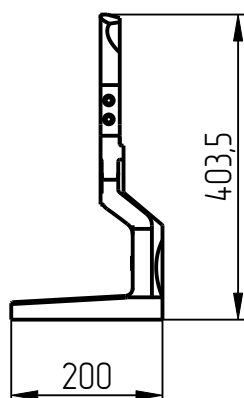

401

DGK-401-023
NECKRING HOLDER
(ДГК-9-Н-88_6-5-1_2)
(2211564100)

Neckring holder DGK-401-023

Neckring holder DGK-401-023

Neckring holder DGK-401-023

Neckring holder DGK-401-023
Specification

№ pos.	Code	Name	Qty
Assemblies			
1	DGK-401-023-003	Lock	4
Parts			
2	DGK-401-STANDART-01	Stop	4
3	DGK-401-STANDART-03-120	Leaf spring	4
4	DGK-401-023-001	Neckring holder RH	1
5	DGK-401-023-002	Neckring holder LH	1

2. Stop
DGK-401-STANDART-01

3. Leaf spring
DGK-401-STANDART-03-120

4. Neckring holder
DGK-401-023-001

5. Neckring holder
DGK-401-023-002

Lock DGK-401-023-003

№ pos.	Code	Name	Qty
Parts			
1	DGK-STANDART-02-04X36	Spring	1
2	DGK-STANDART-07-01-061-25-15_5	Plug	1
3	DGK-401-STANDART-02-03	Nut	1
Standard parts			
4		Spring pin 2,50x18 DIN 1481	1

401

1. Spring
DGK-STANDART-02-04X36

2. Plug
DGK-STANDART-07-01-061-25-15_5

3. Nut
DGK-401-STANDART-02-03