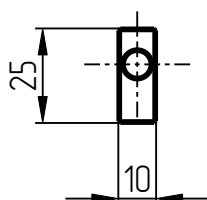

2. Plug
DGK-STANDART-07-01-061-25-15_5