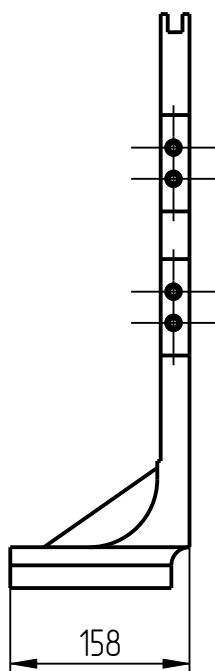

401

DGK-401-020
NECKRING HOLDER
(001_DGK_X3_D3F-400-51159)

Neckring holder DGK-401-020

Neckring holder DGK-401-020

Neckring holder DGK-401-020

Neckring holder DGK-401-020 Specification

№ pos.	Code	Name	Qty
Assemblies			
1	DGK-401-020-002-sb	Lock	8
Parts			
2	DGK-401-020-001	Neckring holder	1
3	DGK-401-020-002	Neckring holder	1
4	DGK-401-020-006	Positioner	1
5	DGK-401-STANDART-01	Plug	4
6	DGK-401-STANDART-03-109	Leaf spring	6
Standard parts			
7	Screw M6x25 DIN7991		2

2. Neckring holder
DGK-401-020-001

3. Neckring holder
DGK-401-020-002

4. Positioner
DGK-401-020-006

5. Stop
DGK-401-STANDART-01

6. Leaf spring
DGK-401-STANDART-03-109