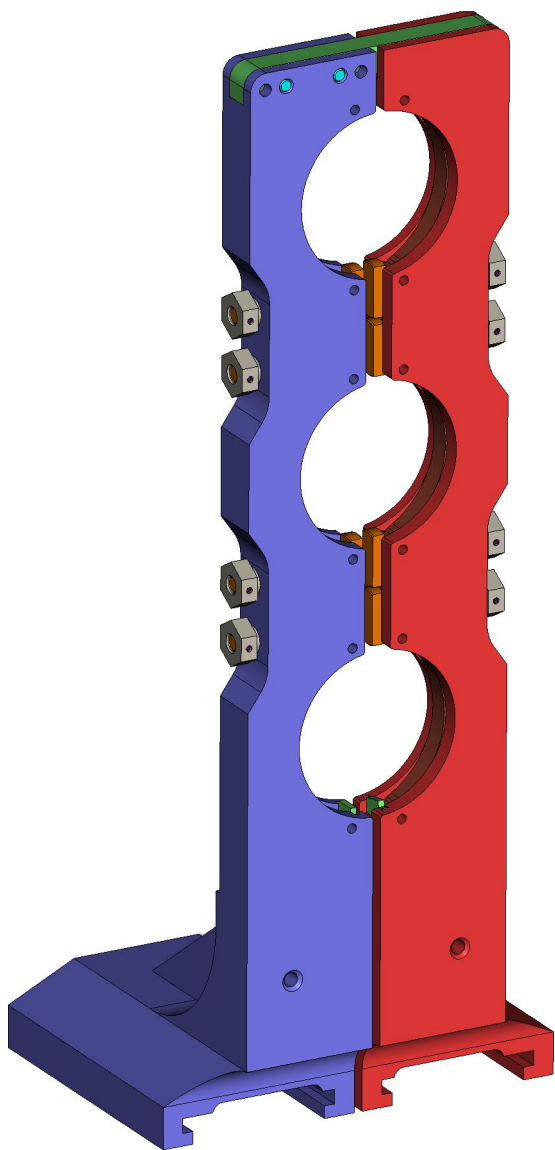

401

DGK-401-020
NECKRING HOLDER
(001_DGK_X3_D3F-400-51159)

Neckring holder DGK-401-020

Neckring holder DGK-401-020

Neckring holder DGK-401-020

Neckring holder DGK-401-020 Specification

№ pos.	Code	Name	Qty
Assemblies			
1	DGK-401-020-002-sb	Lock	8
Parts			
2	DGK-401-020-001	Neckring holder	1
3	DGK-401-020-002	Neckring holder	1
4	DGK-401-020-006	Positioner	1
5	DGK-401-STANDART-01	Plug	4
6	DGK-401-STANDART-03-109	Leaf spring	6
Standard parts			
7	Screw M6x25 DIN7991		2

2. Neckring holder
DGK-401-020-001

3. Neckring holder
DGK-401-020-002

4. Positioner
DGK-401-020-006

5. Stop
DGK-401-STANDART-01

6. Leaf spring
DGK-401-STANDART-03-109