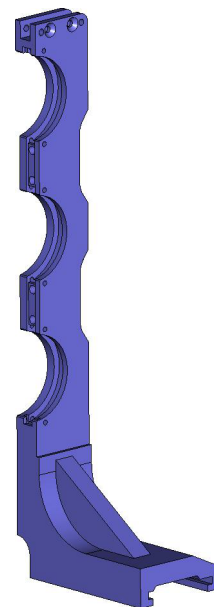

401

DGK-401-020
NECKRING HOLDER
(001_DGK_X3_D3F-400-51159)

Neckring holder DGK-401-020

Neckring holder DGK-401-020

Neckring holder DGK-401-020

Neckring holder DGK-401-020 Specification

№ pos.	Code	Name	Qty
Assemblies			
1	DGK-401-020-002-sb	Lock	8
Parts			
2	DGK-401-020-001	Neckring holder	1
3	DGK-401-020-002	Neckring holder	1
4	DGK-401-020-006	Positioner	1
5	DGK-401-STANDART-01	Plug	4
6	DGK-401-STANDART-03-109	Leaf spring	6
Standard parts			
7	Screw M6x25 DIN7991		2

2. Neckring holder
DGK-401-020-001

3. Neckring holder
DGK-401-020-002

4. Positioner
DGK-401-020-006

5. Stop
DGK-401-STANDART-01

6. Leaf spring
DGK-401-STANDART-03-109