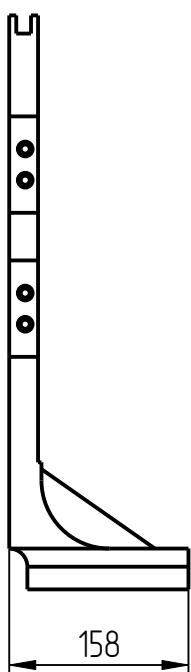

401

DGK-401-020
NECKRING HOLDER
(001_DGK_X3_D3F-400-51159)

Neckring holder DGK-401-020

Neckring holder DGK-401-020

Neckring holder DGK-401-020

Neckring holder DGK-401-020 Specification

№ pos.	Code	Name	Qty
Assemblies			
1	DGK-401-020-002-sb	Lock	8
Parts			
2	DGK-401-020-001	Neckring holder	1
3	DGK-401-020-002	Neckring holder	1
4	DGK-401-020-006	Positioner	1
5	DGK-401-STANDART-01	Plug	4
6	DGK-401-STANDART-03-109	Leaf spring	6
Standard parts			
7	Screw M6x25 DIN7991		2

2. Neckring holder
DGK-401-020-001

3. Neckring holder
DGK-401-020-002

4. Positioner
DGK-401-020-006

5. Stop
DGK-401-STANDART-01

6. Leaf spring
DGK-401-STANDART-03-109