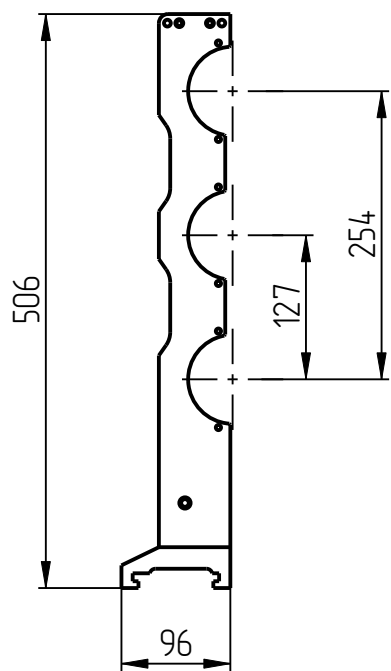

401

DGK-401-020
NECKRING HOLDER
(001_DGK_X3_D3F-400-51159)

Neckring holder DGK-401-020

Neckring holder DGK-401-020

Neckring holder DGK-401-020

Neckring holder DGK-401-020 Specification

№ pos.	Code	Name	Qty
Assemblies			
1	DGK-401-020-002-sb	Lock	8
Parts			
2	DGK-401-020-001	Neckring holder	1
3	DGK-401-020-002	Neckring holder	1
4	DGK-401-020-006	Positioner	1
5	DGK-401-STANDART-01	Plug	4
6	DGK-401-STANDART-03-109	Leaf spring	6
Standard parts			
7	Screw M6x25 DIN7991		2

2. Neckring holder
DGK-401-020-001

3. Neckring holder
DGK-401-020-002

4. Positioner
DGK-401-020-006

5. Stop
DGK-401-STANDART-01

6. Leaf spring
DGK-401-STANDART-03-109