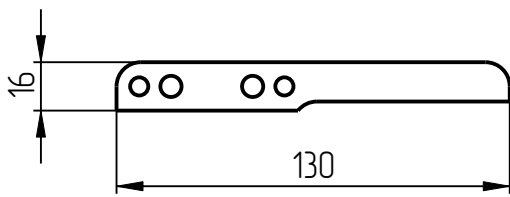

4. Positioner
DGK-401-020-006