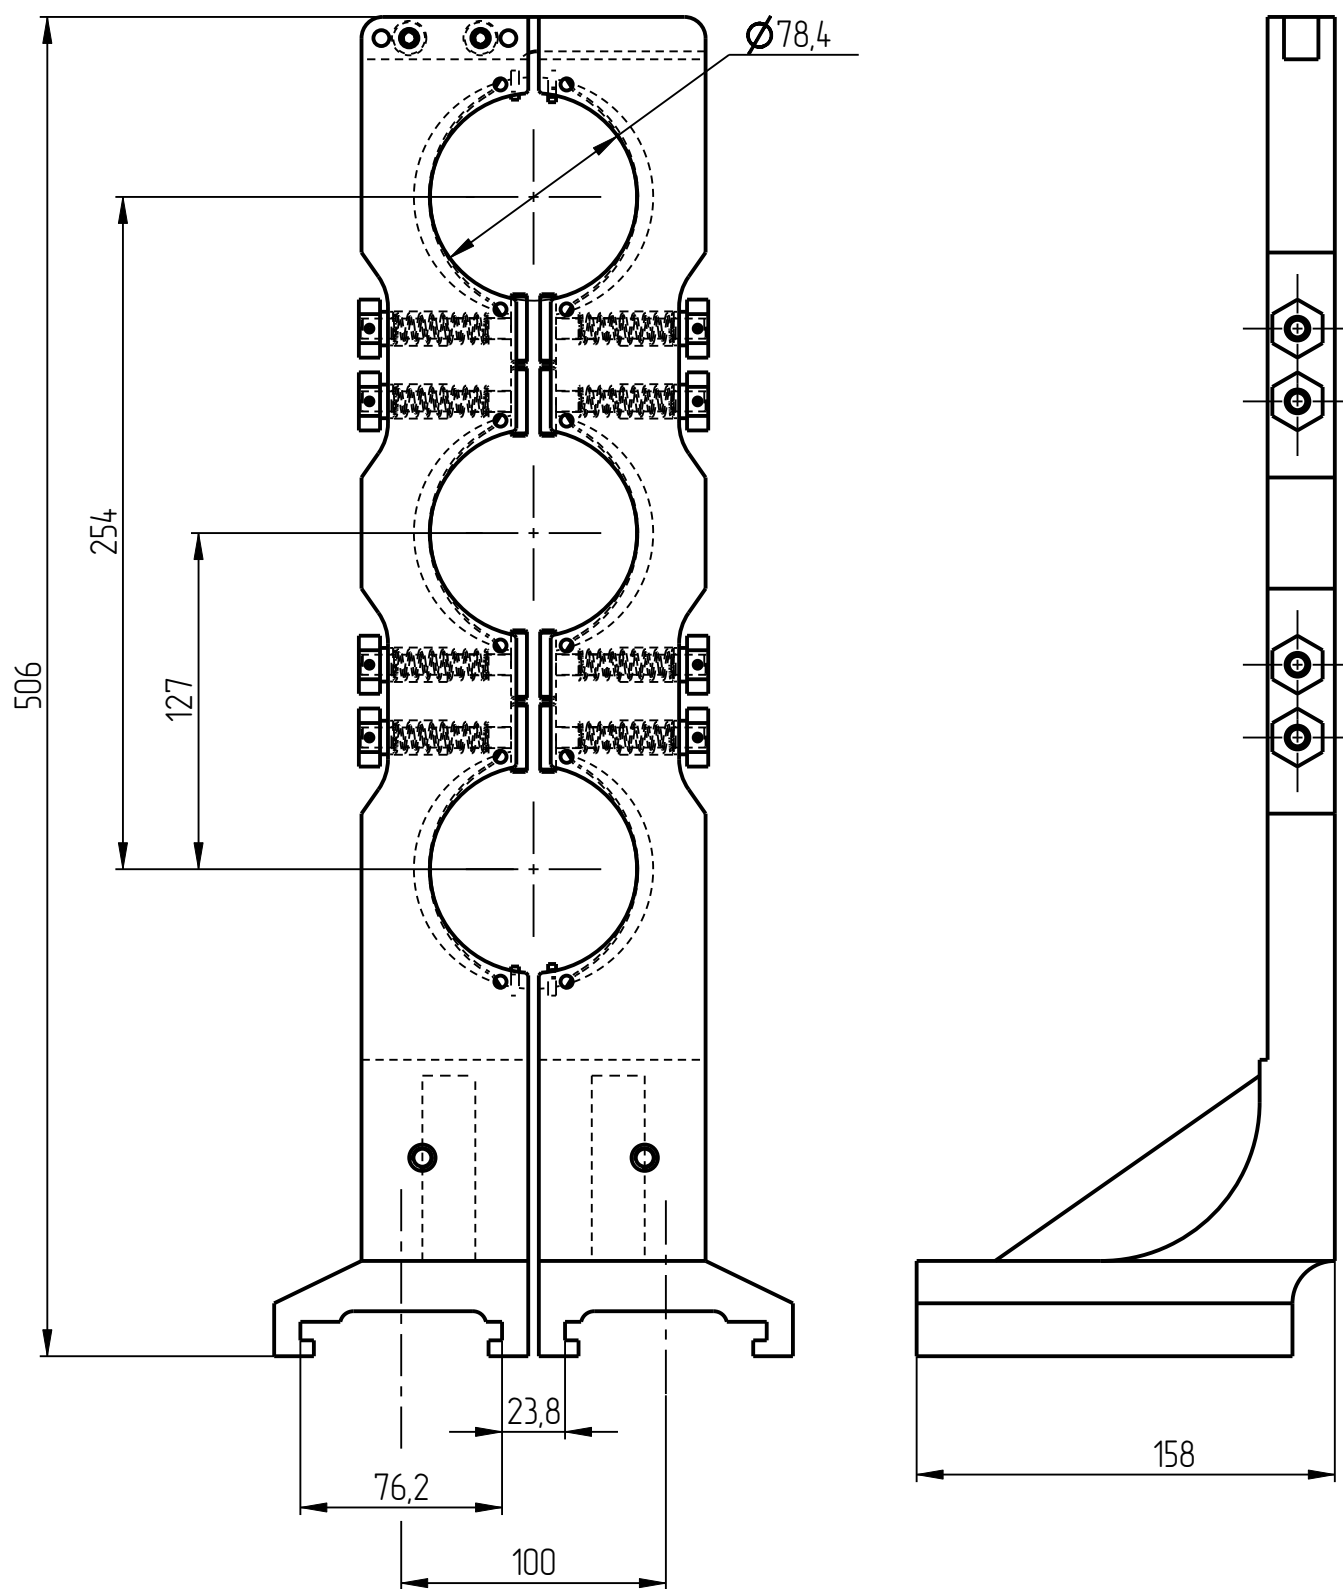

401

DGK-401-020
NECKRING HOLDER
(001_DGK_X3_D3F-400-51159)

Neckring holder DGK-401-020

Neckring holder DGK-401-020

Neckring holder DGK-401-020

Neckring holder DGK-401-020 Specification

№ pos.	Code	Name	Qty
Assemblies			
1	DGK-401-020-002-sb	Lock	8
Parts			
2	DGK-401-020-001	Neckring holder	1
3	DGK-401-020-002	Neckring holder	1
4	DGK-401-020-006	Positioner	1
5	DGK-401-STANDART-01	Plug	4
6	DGK-401-STANDART-03-109	Leaf spring	6
Standard parts			
7	Screw M6x25 DIN7991		2

2. Neckring holder
DGK-401-020-001

3. Neckring holder
DGK-401-020-002

4. Positioner
DGK-401-020-006

5. Stop
DGK-401-STANDART-01

6. Leaf spring
DGK-401-STANDART-03-109