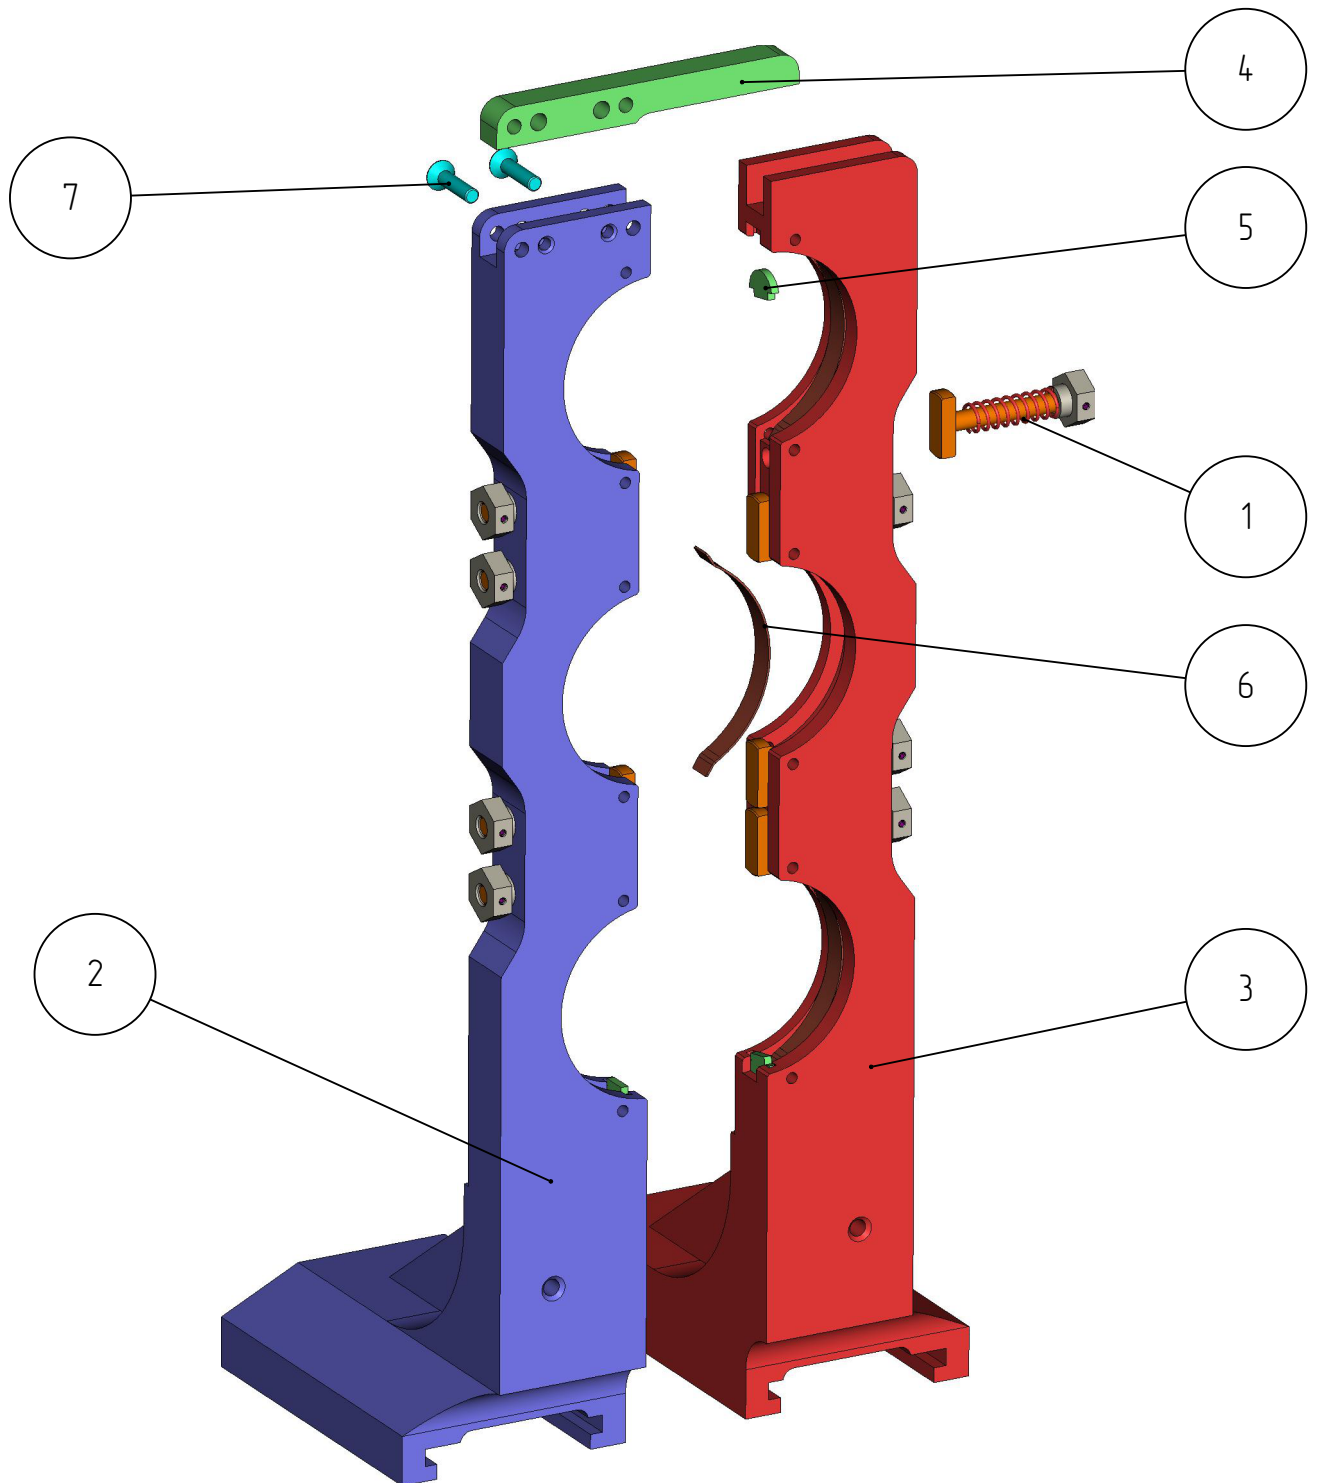

401

DGK-401-020
NECKRING HOLDER
(001_DGK_X3_D3F-400-51159)

Neckring holder DGK-401-020

Neckring holder DGK-401-020

Neckring holder DGK-401-020

Neckring holder DGK-401-020 Specification

№ pos.	Code	Name	Qty
Assemblies			
1	DGK-401-020-002-sb	Lock	8
Parts			
2	DGK-401-020-001	Neckring holder	1
3	DGK-401-020-002	Neckring holder	1
4	DGK-401-020-006	Positioner	1
5	DGK-401-STANDART-01	Plug	4
6	DGK-401-STANDART-03-109	Leaf spring	6
Standard parts			
7	Screw M6x25 DIN7991		2

2. Neckring holder
DGK-401-020-001

3. Neckring holder
DGK-401-020-002

4. Positioner
DGK-401-020-006

5. Stop
DGK-401-STANDART-01

6. Leaf spring
DGK-401-STANDART-03-109