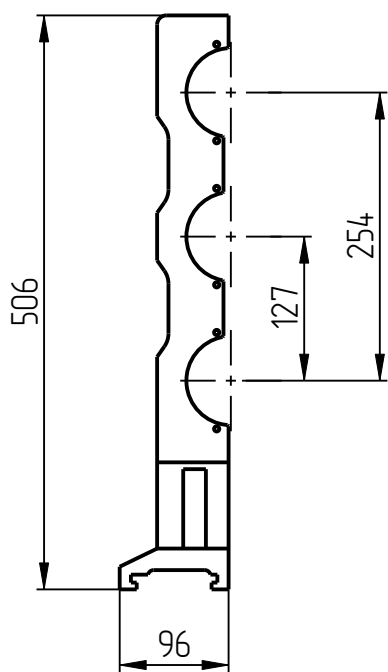

401

DGK-401-020
NECKRING HOLDER
(001_DGK_X3_D3F-400-51159)

Neckring holder DGK-401-020

Neckring holder DGK-401-020

Neckring holder DGK-401-020

Neckring holder DGK-401-020 Specification

№ pos.	Code	Name	Qty
Assemblies			
1	DGK-401-020-002-sb	Lock	8
Parts			
2	DGK-401-020-001	Neckring holder	1
3	DGK-401-020-002	Neckring holder	1
4	DGK-401-020-006	Positioner	1
5	DGK-401-STANDART-01	Plug	4
6	DGK-401-STANDART-03-109	Leaf spring	6
Standard parts			
7	Screw M6x25 DIN7991		2

2. Neckring holder
DGK-401-020-001

3. Neckring holder
DGK-401-020-002

4. Positioner
DGK-401-020-006

5. Stop
DGK-401-STANDART-01

6. Leaf spring
DGK-401-STANDART-03-109