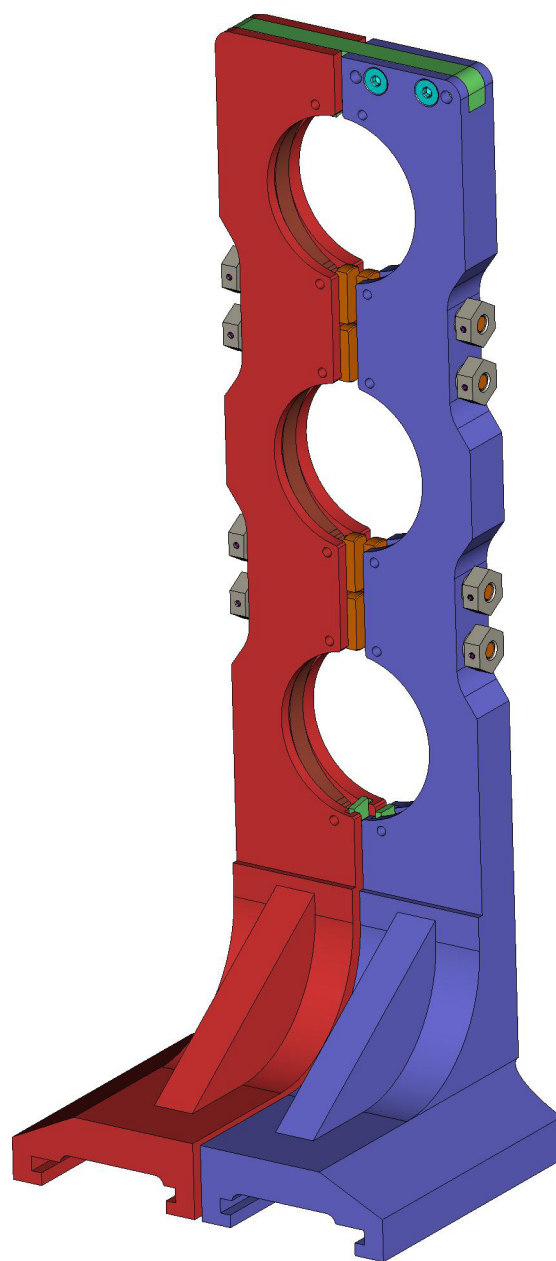

401

DGK-401-020
NECKRING HOLDER
(001_DGK_X3_D3F-400-51159)

Neckring holder DGK-401-020

Neckring holder DGK-401-020

Neckring holder DGK-401-020

Neckring holder DGK-401-020 Specification

№ pos.	Code	Name	Qty
Assemblies			
1	DGK-401-020-002-sb	Lock	8
Parts			
2	DGK-401-020-001	Neckring holder	1
3	DGK-401-020-002	Neckring holder	1
4	DGK-401-020-006	Positioner	1
5	DGK-401-STANDART-01	Plug	4
6	DGK-401-STANDART-03-109	Leaf spring	6
Standard parts			
7	Screw M6x25 DIN7991		2

2. Neckring holder
DGK-401-020-001

3. Neckring holder
DGK-401-020-002

4. Positioner
DGK-401-020-006

5. Stop
DGK-401-STANDART-01

6. Leaf spring
DGK-401-STANDART-03-109