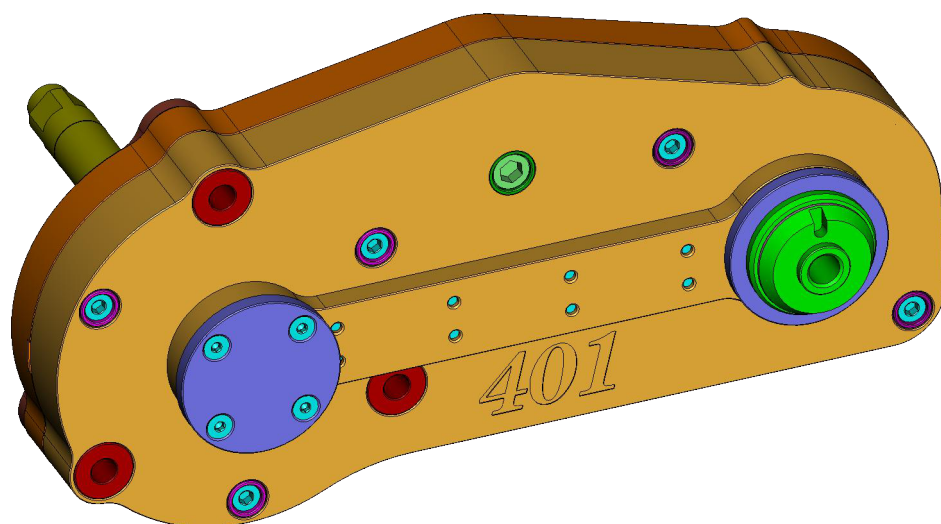

401

RD-401-005
TAKE OUT ARM
(09650147-401)

Take out arm RD-401-005

Take out arm RD-401-005

Take out arm RD-401-005

Take out arm RD-401-005 Specification

№ pos.	Code	Name	Qty
Assemblies			
1	RD-401-005-017	Pulley	1
2	RD-401-005-019	Relay roller	1
3	RD-401-005-021	Pulley	1
Parts			
4	RD-401-005-001	Cover	1
5	RD-401-005-002	Cover	1
6	RD-401-005-003	Pinion shaft	1
7	RD-401-005-040	Pinion shaft	1
8	RD-401-005-005	Bushing	1
9	RD-401-005-006	Bushing	1
10	RD-401-005-007	Bushing	3
11	RD-401-005-008	Bushing	3
12	RD-401-005-009	Bushing	2
13	RD-401-005-010	Bushing	2
14	RD-401-005-011	Bushing	1
15	RD-401-005-012	Washer	1
16	RD-401-005-013	Washer	1
17	RD-401-005-014	Washer	1
18	RD-401-005-015	Flange	1
19	RD-401-005-016	Plate	1
20	RD-401-005-018	Flange	1
21	RD-401-005-020	Bushing	1
22	RD-401-005-022	Dust guard	1
Standard parts			
23	Screw M6x12 DIN7991		13
24	Screw M6x14 DIN7991		6
25	Screw M6x16 DIN7991		8
26	Threaded plug MK14x1,5		1
27	Timing belt		1
28	Spring washer DIN 127		1
29	Screw DIN 912-M6x14		1
30	Screw DIN 912-M6x20		2
31	Pin 8Гx16 DIN 6325		1
32	Nut M12 DIN 431		1
33	O-ring 050-054-25-1-7 GOST 18829-73		1
34	Key 2-6x6x22 GOST 8789-68		2
35	Waher 12 DIN 125		1
36	Screw M10x25 DIN 912		1
37	Ball bearing 32206 GOST 8328-75		1
38	Ball bearing 206 GOST 8338-75		1
39	Ball bearing 180205 GOST 8882-75		1
40	Ball bearing 108 GOST 8338-75		1
41	Screw M8x55 DIN 912		5
42	O-ring 025-030-30-1-7 GOST 18829-73		2
43	O-ring 030-035-30-1-7 GOST 18829-73		3

4. Cover
RD-401-005-001

5. Cover
RD-401-005-002

6. Pinion shaft
RD-401-005-003

7. Pinion shaft
RD-401-005-040

8. Bushing
RD-401-005-005

9. Bushing
RD-401-005-006

10. Bushing
RD-401-005-007

11. Bushing
RD-401-005-008