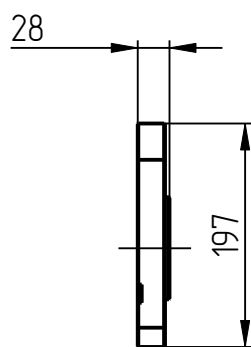

401

RD-401-005
TAKE OUT ARM
(09650147-401)

Take out arm RD-401-005

Take out arm RD-401-005

Take out arm RD-401-005

Take out arm RD-401-005 Specification

№ pos.	Code	Name	Qty
Assemblies			
1	RD-401-005-017	Pulley	1
2	RD-401-005-019	Relay roller	1
3	RD-401-005-021	Pulley	1
Parts			
4	RD-401-005-001	Cover	1
5	RD-401-005-002	Cover	1
6	RD-401-005-003	Pinion shaft	1
7	RD-401-005-040	Pinion shaft	1
8	RD-401-005-005	Bushing	1
9	RD-401-005-006	Bushing	1
10	RD-401-005-007	Bushing	3
11	RD-401-005-008	Bushing	3
12	RD-401-005-009	Bushing	2
13	RD-401-005-010	Bushing	2
14	RD-401-005-011	Bushing	1
15	RD-401-005-012	Washer	1
16	RD-401-005-013	Washer	1
17	RD-401-005-014	Washer	1
18	RD-401-005-015	Flange	1
19	RD-401-005-016	Plate	1
20	RD-401-005-018	Flange	1
21	RD-401-005-020	Bushing	1
22	RD-401-005-022	Dust guard	1
Standard parts			
23	Screw M6x12 DIN7991		13
24	Screw M6x14 DIN7991		6
25	Screw M6x16 DIN7991		8
26	Threaded plug MK14x1,5		1
27	Timing belt		1
28	Spring washer DIN 127		1
29	Screw DIN 912-M6x14		1
30	Screw DIN 912-M6x20		2
31	Pin 8Гx16 DIN 6325		1
32	Nut M12 DIN 431		1
33	O-ring 050-054-25-1-7 GOST 18829-73		1
34	Key 2-6x6x22 GOST 8789-68		2
35	Waher 12 DIN 125		1
36	Screw M10x25 DIN 912		1
37	Ball bearing 32206 GOST 8328-75		1
38	Ball bearing 206 GOST 8338-75		1
39	Ball bearing 180205 GOST 8882-75		1
40	Ball bearing 108 GOST 8338-75		1
41	Screw M8x55 DIN 912		5
42	O-ring 025-030-30-1-7 GOST 18829-73		2
43	O-ring 030-035-30-1-7 GOST 18829-73		3

4. Cover
RD-401-005-001

5. Cover
RD-401-005-002

6. Pinion shaft
RD-401-005-003

7. Pinion shaft
RD-401-005-040

8. Bushing
RD-401-005-005

9. Bushing
RD-401-005-006

10. Bushing
RD-401-005-007

11. Bushing
RD-401-005-008