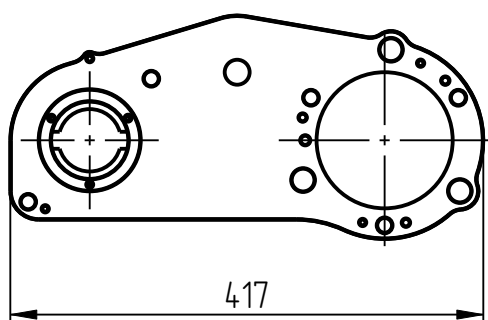

401

RD-401-005
TAKE OUT ARM
(09650147-401)

Take out arm RD-401-005

Take out arm RD-401-005

Take out arm RD-401-005

Take out arm RD-401-005 Specification

№ pos.	Code	Name	Qty
Assemblies			
1	RD-401-005-017	Pulley	1
2	RD-401-005-019	Relay roller	1
3	RD-401-005-021	Pulley	1
Parts			
4	RD-401-005-001	Cover	1
5	RD-401-005-002	Cover	1
6	RD-401-005-003	Pinion shaft	1
7	RD-401-005-040	Pinion shaft	1
8	RD-401-005-005	Bushing	1
9	RD-401-005-006	Bushing	1
10	RD-401-005-007	Bushing	3
11	RD-401-005-008	Bushing	3
12	RD-401-005-009	Bushing	2
13	RD-401-005-010	Bushing	2
14	RD-401-005-011	Bushing	1
15	RD-401-005-012	Washer	1
16	RD-401-005-013	Washer	1
17	RD-401-005-014	Washer	1
18	RD-401-005-015	Flange	1
19	RD-401-005-016	Plate	1
20	RD-401-005-018	Flange	1
21	RD-401-005-020	Bushing	1
22	RD-401-005-022	Dust guard	1
Standard parts			
23	Screw M6x12 DIN7991		13
24	Screw M6x14 DIN7991		6
25	Screw M6x16 DIN7991		8
26	Threaded plug MK14x1,5		1
27	Timing belt		1
28	Spring washer DIN 127		1
29	Screw DIN 912-M6x14		1
30	Screw DIN 912-M6x20		2
31	Pin 8Гx16 DIN 6325		1
32	Nut M12 DIN 431		1
33	O-ring 050-054-25-1-7 GOST 18829-73		1
34	Key 2-6x6x22 GOST 8789-68		2
35	Waher 12 DIN 125		1
36	Screw M10x25 DIN 912		1
37	Ball bearing 32206 GOST 8328-75		1
38	Ball bearing 206 GOST 8338-75		1
39	Ball bearing 180205 GOST 8882-75		1
40	Ball bearing 108 GOST 8338-75		1
41	Screw M8x55 DIN 912		5
42	O-ring 025-030-30-1-7 GOST 18829-73		2
43	O-ring 030-035-30-1-7 GOST 18829-73		3

4. Cover
RD-401-005-001

5. Cover
RD-401-005-002

6. Pinion shaft
RD-401-005-003

7. Pinion shaft
RD-401-005-040

8. Bushing
RD-401-005-005

9. Bushing
RD-401-005-006

10. Bushing
RD-401-005-007

11. Bushing
RD-401-005-008