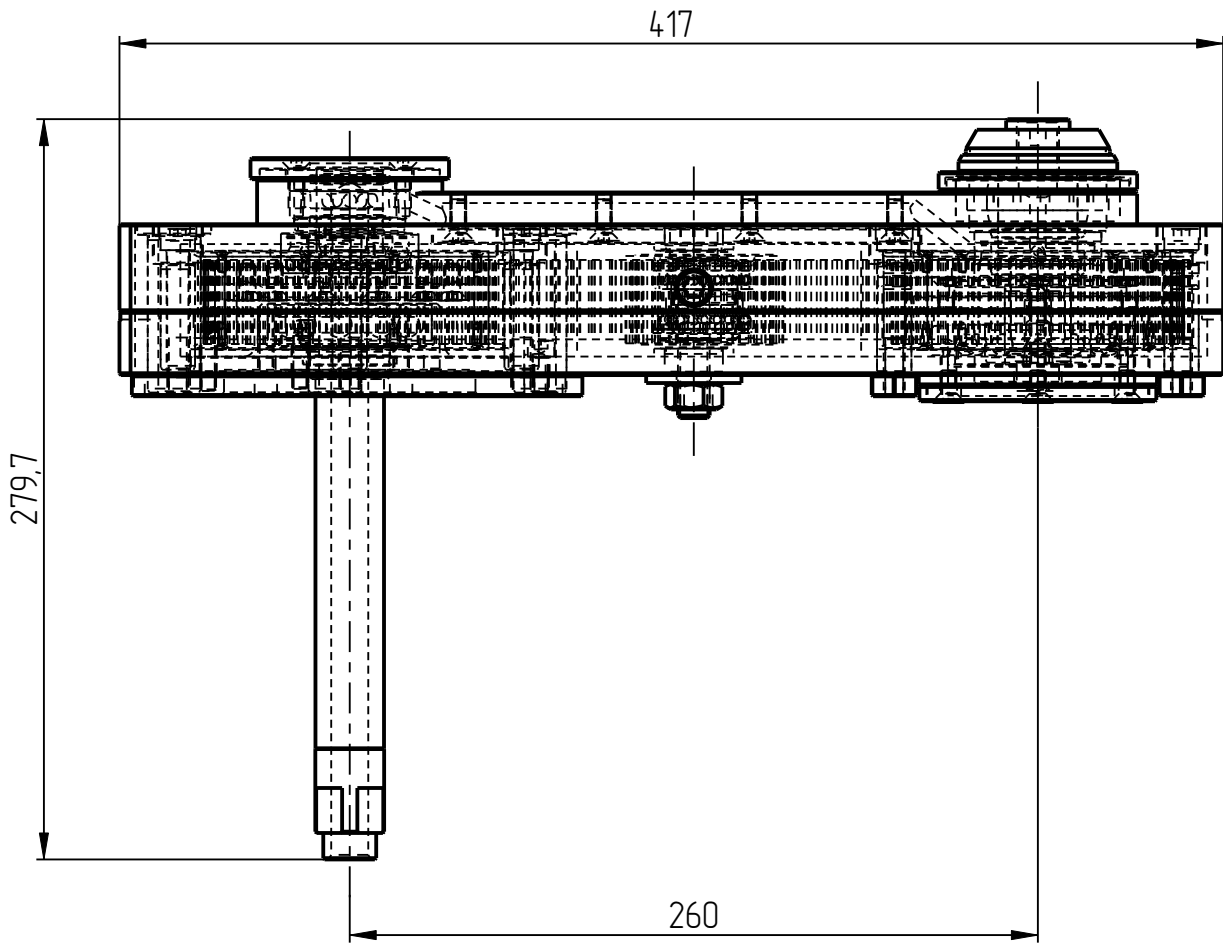

401

RD-401-005
TAKE OUT ARM
(09650147-401)

Take out arm RD-401-005

Take out arm RD-401-005

Take out arm RD-401-005

Take out arm RD-401-005 Specification

№ pos.	Code	Name	Qty
Assemblies			
1	RD-401-005-017	Pulley	1
2	RD-401-005-019	Relay roller	1
3	RD-401-005-021	Pulley	1
Parts			
4	RD-401-005-001	Cover	1
5	RD-401-005-002	Cover	1
6	RD-401-005-003	Pinion shaft	1
7	RD-401-005-040	Pinion shaft	1
8	RD-401-005-005	Bushing	1
9	RD-401-005-006	Bushing	1
10	RD-401-005-007	Bushing	3
11	RD-401-005-008	Bushing	3
12	RD-401-005-009	Bushing	2
13	RD-401-005-010	Bushing	2
14	RD-401-005-011	Bushing	1
15	RD-401-005-012	Washer	1
16	RD-401-005-013	Washer	1
17	RD-401-005-014	Washer	1
18	RD-401-005-015	Flange	1
19	RD-401-005-016	Plate	1
20	RD-401-005-018	Flange	1
21	RD-401-005-020	Bushing	1
22	RD-401-005-022	Dust guard	1
Standard parts			
23	Screw M6x12 DIN7991		13
24	Screw M6x14 DIN7991		6
25	Screw M6x16 DIN7991		8
26	Threaded plug MK14x1,5		1
27	Timing belt		1
28	Spring washer DIN 127		1
29	Screw DIN 912-M6x14		1
30	Screw DIN 912-M6x20		2
31	Pin 8Гx16 DIN 6325		1
32	Nut M12 DIN 431		1
33	O-ring 050-054-25-1-7 GOST 18829-73		1
34	Key 2-6x6x22 GOST 8789-68		2
35	Waher 12 DIN 125		1
36	Screw M10x25 DIN 912		1
37	Ball bearing 32206 GOST 8328-75		1
38	Ball bearing 206 GOST 8338-75		1
39	Ball bearing 180205 GOST 8882-75		1
40	Ball bearing 108 GOST 8338-75		1
41	Screw M8x55 DIN 912		5
42	O-ring 025-030-30-1-7 GOST 18829-73		2
43	O-ring 030-035-30-1-7 GOST 18829-73		3

4. Cover
RD-401-005-001

5. Cover
RD-401-005-002

6. Pinion shaft
RD-401-005-003

7. Pinion shaft
RD-401-005-040

8. Bushing
RD-401-005-005

9. Bushing
RD-401-005-006

10. Bushing
RD-401-005-007

11. Bushing
RD-401-005-008