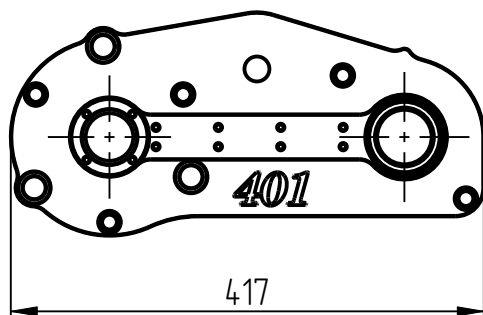

401

RD-401-005
TAKE OUT ARM
(09650147-401)

Take out arm RD-401-005

Take out arm RD-401-005

Take out arm RD-401-005

Take out arm RD-401-005 Specification

№ pos.	Code	Name	Qty
Assemblies			
1	RD-401-005-017	Pulley	1
2	RD-401-005-019	Relay roller	1
3	RD-401-005-021	Pulley	1
Parts			
4	RD-401-005-001	Cover	1
5	RD-401-005-002	Cover	1
6	RD-401-005-003	Pinion shaft	1
7	RD-401-005-040	Pinion shaft	1
8	RD-401-005-005	Bushing	1
9	RD-401-005-006	Bushing	1
10	RD-401-005-007	Bushing	3
11	RD-401-005-008	Bushing	3
12	RD-401-005-009	Bushing	2
13	RD-401-005-010	Bushing	2
14	RD-401-005-011	Bushing	1
15	RD-401-005-012	Washer	1
16	RD-401-005-013	Washer	1
17	RD-401-005-014	Washer	1
18	RD-401-005-015	Flange	1
19	RD-401-005-016	Plate	1
20	RD-401-005-018	Flange	1
21	RD-401-005-020	Bushing	1
22	RD-401-005-022	Dust guard	1
Standard parts			
23	Screw M6x12 DIN7991		13
24	Screw M6x14 DIN7991		6
25	Screw M6x16 DIN7991		8
26	Threaded plug MK14x1,5		1
27	Timing belt		1
28	Spring washer DIN 127		1
29	Screw DIN 912-M6x14		1
30	Screw DIN 912-M6x20		2
31	Pin 8Гx16 DIN 6325		1
32	Nut M12 DIN 431		1
33	O-ring 050-054-25-1-7 GOST 18829-73		1
34	Key 2-6x6x22 GOST 8789-68		2
35	Waher 12 DIN 125		1
36	Screw M10x25 DIN 912		1
37	Ball bearing 32206 GOST 8328-75		1
38	Ball bearing 206 GOST 8338-75		1
39	Ball bearing 180205 GOST 8882-75		1
40	Ball bearing 108 GOST 8338-75		1
41	Screw M8x55 DIN 912		5
42	O-ring 025-030-30-1-7 GOST 18829-73		2
43	O-ring 030-035-30-1-7 GOST 18829-73		3

4. Cover
RD-401-005-001

5. Cover
RD-401-005-002

6. Pinion shaft
RD-401-005-003

7. Pinion shaft
RD-401-005-040

8. Bushing
RD-401-005-005

9. Bushing
RD-401-005-006

10. Bushing
RD-401-005-007

11. Bushing
RD-401-005-008