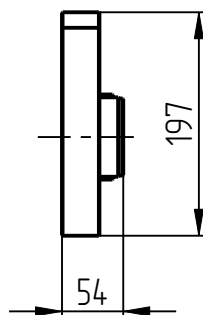

401

RD-401-005
TAKE OUT ARM
(09650147-401)

Take out arm RD-401-005

Take out arm RD-401-005

Take out arm RD-401-005

Take out arm RD-401-005 Specification

№ pos.	Code	Name	Qty
Assemblies			
1	RD-401-005-017	Pulley	1
2	RD-401-005-019	Relay roller	1
3	RD-401-005-021	Pulley	1
Parts			
4	RD-401-005-001	Cover	1
5	RD-401-005-002	Cover	1
6	RD-401-005-003	Pinion shaft	1
7	RD-401-005-040	Pinion shaft	1
8	RD-401-005-005	Bushing	1
9	RD-401-005-006	Bushing	1
10	RD-401-005-007	Bushing	3
11	RD-401-005-008	Bushing	3
12	RD-401-005-009	Bushing	2
13	RD-401-005-010	Bushing	2
14	RD-401-005-011	Bushing	1
15	RD-401-005-012	Washer	1
16	RD-401-005-013	Washer	1
17	RD-401-005-014	Washer	1
18	RD-401-005-015	Flange	1
19	RD-401-005-016	Plate	1
20	RD-401-005-018	Flange	1
21	RD-401-005-020	Bushing	1
22	RD-401-005-022	Dust guard	1
Standard parts			
23	Screw M6x12 DIN7991		13
24	Screw M6x14 DIN7991		6
25	Screw M6x16 DIN7991		8
26	Threaded plug MK14x1,5		1
27	Timing belt		1
28	Spring washer DIN 127		1
29	Screw DIN 912-M6x14		1
30	Screw DIN 912-M6x20		2
31	Pin 8Гx16 DIN 6325		1
32	Nut M12 DIN 431		1
33	O-ring 050-054-25-1-7 GOST 18829-73		1
34	Key 2-6x6x22 GOST 8789-68		2
35	Waher 12 DIN 125		1
36	Screw M10x25 DIN 912		1
37	Ball bearing 32206 GOST 8328-75		1
38	Ball bearing 206 GOST 8338-75		1
39	Ball bearing 180205 GOST 8882-75		1
40	Ball bearing 108 GOST 8338-75		1
41	Screw M8x55 DIN 912		5
42	O-ring 025-030-30-1-7 GOST 18829-73		2
43	O-ring 030-035-30-1-7 GOST 18829-73		3

4. Cover
RD-401-005-001

5. Cover
RD-401-005-002

6. Pinion shaft
RD-401-005-003

7. Pinion shaft
RD-401-005-040

8. Bushing
RD-401-005-005

9. Bushing
RD-401-005-006

10. Bushing
RD-401-005-007

11. Bushing
RD-401-005-008