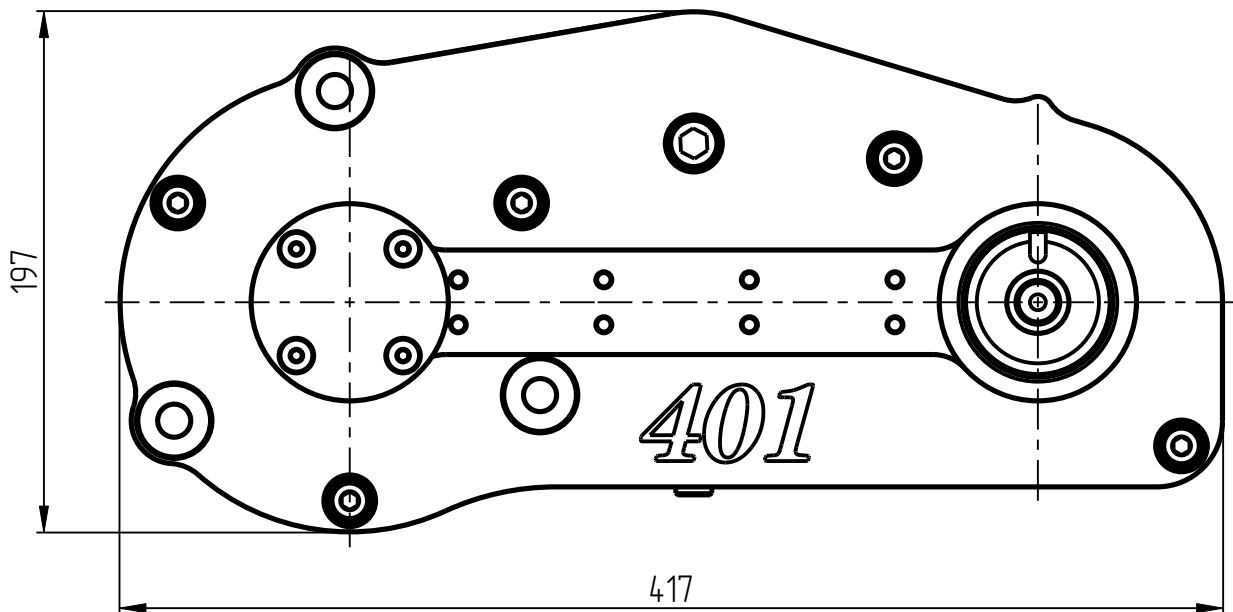

401

RD-401-005
TAKE OUT ARM
(09650147-401)

Take out arm RD-401-005

Take out arm RD-401-005

Take out arm RD-401-005

Take out arm RD-401-005 Specification

№ pos.	Code	Name	Qty
Assemblies			
1	RD-401-005-017	Pulley	1
2	RD-401-005-019	Relay roller	1
3	RD-401-005-021	Pulley	1
Parts			
4	RD-401-005-001	Cover	1
5	RD-401-005-002	Cover	1
6	RD-401-005-003	Pinion shaft	1
7	RD-401-005-040	Pinion shaft	1
8	RD-401-005-005	Bushing	1
9	RD-401-005-006	Bushing	1
10	RD-401-005-007	Bushing	3
11	RD-401-005-008	Bushing	3
12	RD-401-005-009	Bushing	2
13	RD-401-005-010	Bushing	2
14	RD-401-005-011	Bushing	1
15	RD-401-005-012	Washer	1
16	RD-401-005-013	Washer	1
17	RD-401-005-014	Washer	1
18	RD-401-005-015	Flange	1
19	RD-401-005-016	Plate	1
20	RD-401-005-018	Flange	1
21	RD-401-005-020	Bushing	1
22	RD-401-005-022	Dust guard	1
Standard parts			
23	Screw M6x12 DIN7991		13
24	Screw M6x14 DIN7991		6
25	Screw M6x16 DIN7991		8
26	Threaded plug MK14x1,5		1
27	Timing belt		1
28	Spring washer DIN 127		1
29	Screw DIN 912-M6x14		1
30	Screw DIN 912-M6x20		2
31	Pin 8Гx16 DIN 6325		1
32	Nut M12 DIN 431		1
33	O-ring 050-054-25-1-7 GOST 18829-73		1
34	Key 2-6x6x22 GOST 8789-68		2
35	Waher 12 DIN 125		1
36	Screw M10x25 DIN 912		1
37	Ball bearing 32206 GOST 8328-75		1
38	Ball bearing 206 GOST 8338-75		1
39	Ball bearing 180205 GOST 8882-75		1
40	Ball bearing 108 GOST 8338-75		1
41	Screw M8x55 DIN 912		5
42	O-ring 025-030-30-1-7 GOST 18829-73		2
43	O-ring 030-035-30-1-7 GOST 18829-73		3

4. Cover
RD-401-005-001

5. Cover
RD-401-005-002

6. Pinion shaft
RD-401-005-003

7. Pinion shaft
RD-401-005-040

8. Bushing
RD-401-005-005

9. Bushing
RD-401-005-006

10. Bushing
RD-401-005-007

11. Bushing
RD-401-005-008