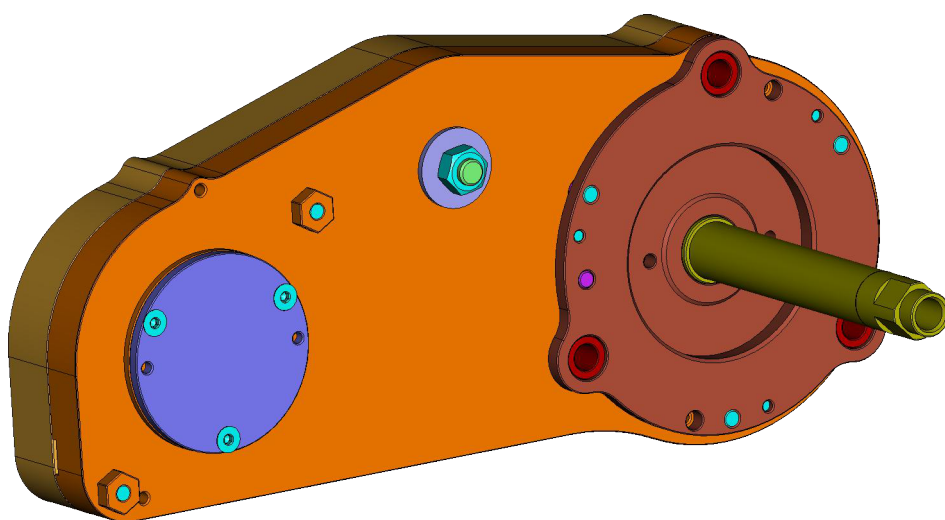

401

RD-401-005
TAKE OUT ARM
(09650147-401)

Take out arm RD-401-005

Take out arm RD-401-005

Take out arm RD-401-005

Take out arm RD-401-005 Specification

№ pos.	Code	Name	Qty
Assemblies			
1	RD-401-005-017	Pulley	1
2	RD-401-005-019	Relay roller	1
3	RD-401-005-021	Pulley	1
Parts			
4	RD-401-005-001	Cover	1
5	RD-401-005-002	Cover	1
6	RD-401-005-003	Pinion shaft	1
7	RD-401-005-040	Pinion shaft	1
8	RD-401-005-005	Bushing	1
9	RD-401-005-006	Bushing	1
10	RD-401-005-007	Bushing	3
11	RD-401-005-008	Bushing	3
12	RD-401-005-009	Bushing	2
13	RD-401-005-010	Bushing	2
14	RD-401-005-011	Bushing	1
15	RD-401-005-012	Washer	1
16	RD-401-005-013	Washer	1
17	RD-401-005-014	Washer	1
18	RD-401-005-015	Flange	1
19	RD-401-005-016	Plate	1
20	RD-401-005-018	Flange	1
21	RD-401-005-020	Bushing	1
22	RD-401-005-022	Dust guard	1
Standard parts			
23	Screw M6x12 DIN7991		13
24	Screw M6x14 DIN7991		6
25	Screw M6x16 DIN7991		8
26	Threaded plug MK14x1,5		1
27	Timing belt		1
28	Spring washer DIN 127		1
29	Screw DIN 912-M6x14		1
30	Screw DIN 912-M6x20		2
31	Pin 8Гx16 DIN 6325		1
32	Nut M12 DIN 431		1
33	O-ring 050-054-25-1-7 GOST 18829-73		1
34	Key 2-6x6x22 GOST 8789-68		2
35	Waher 12 DIN 125		1
36	Screw M10x25 DIN 912		1
37	Ball bearing 32206 GOST 8328-75		1
38	Ball bearing 206 GOST 8338-75		1
39	Ball bearing 180205 GOST 8882-75		1
40	Ball bearing 108 GOST 8338-75		1
41	Screw M8x55 DIN 912		5
42	O-ring 025-030-30-1-7 GOST 18829-73		2
43	O-ring 030-035-30-1-7 GOST 18829-73		3

4. Cover
RD-401-005-001

5. Cover
RD-401-005-002

6. Pinion shaft
RD-401-005-003

7. Pinion shaft
RD-401-005-040

8. Bushing
RD-401-005-005

9. Bushing
RD-401-005-006

10. Bushing
RD-401-005-007

11. Bushing
RD-401-005-008