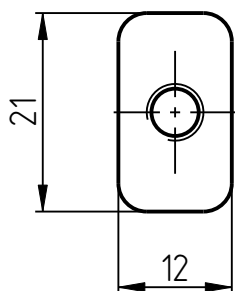

401

DGK-401-015
NECKRING HOLDER
(P02-03_ZHY_3882)

Neckring holder DGK-401-015

Neckring holder DGK-401-015

Neckring holder DGK-401-015

Neckring holder DGK-401-015 Specification

№ pos.	Code	Name	Qty
Unified parts			
1	DGK-401-STANDART-02-03_19_6_4	Knob	4
2	DGK-STANDART-02-04X26	Spring	2
3	DGK-401-STANDART-03-075	Leaf spring	2
4	DGK-401-STANDART-03-087	Leaf spring	4
Parts			
5	DGK-401-015-001	Neckring holder RH	1
6	DGK-401-015-001-01	Neckring holder LH	1
7	DGK-401-015-003	Stop	4
8	DGK-401-015-004	Lock	4
9	DGK-401-015-005	Plug	2
10	DGK-401-015-006	Plug	2
11	DGK-401-015-07	Spring	2
Standard parts			
12	Spring pin 2,50x18 DIN 1481		4
13	Spring pin 2,50x28 DIN 1481		8

5. Neckring holder RH
DGK-401-015-001

6. Neckring holder LH
DGK-401-015-001-01

7. Stop
DGK-401-015-003

8. Lock
DGK-401-015-004

9. Plug
DGK-401-015-005

10. Plug
DGK-401-015-006

11. Spring
DGK-401-015-07