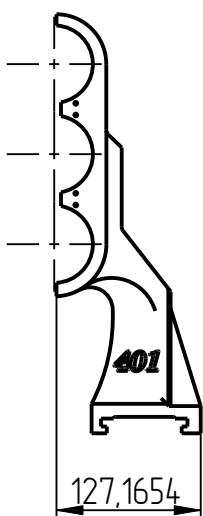

401

DGK-401-015
NECKRING HOLDER
(P02-03_ZHY_3882)

Neckring holder DGK-401-015

Neckring holder DGK-401-015

Neckring holder DGK-401-015

Neckring holder DGK-401-015 Specification

№ pos.	Code	Name	Qty
Unified parts			
1	DGK-401-STANDART-02-03_19_6_4	Knob	4
2	DGK-STANDART-02-04X26	Spring	2
3	DGK-401-STANDART-03-075	Leaf spring	2
4	DGK-401-STANDART-03-087	Leaf spring	4
Parts			
5	DGK-401-015-001	Neckring holder RH	1
6	DGK-401-015-001-01	Neckring holder LH	1
7	DGK-401-015-003	Stop	4
8	DGK-401-015-004	Lock	4
9	DGK-401-015-005	Plug	2
10	DGK-401-015-006	Plug	2
11	DGK-401-015-07	Spring	2
Standard parts			
12	Spring pin 2,50x18 DIN 1481		4
13	Spring pin 2,50x28 DIN 1481		8

5. Neckring holder RH
DGK-401-015-001

6. Neckring holder LH
DGK-401-015-001-01

7. Stop
DGK-401-015-003

8. Lock
DGK-401-015-004

9. Plug
DGK-401-015-005

10. Plug
DGK-401-015-006

11. Spring
DGK-401-015-07