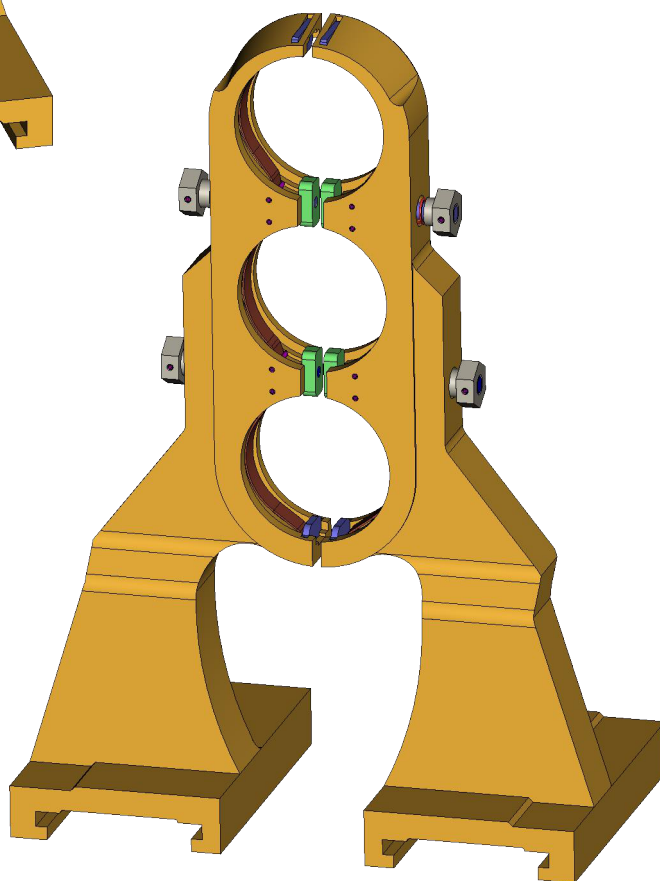

401

DGK-401-015
NECKRING HOLDER
(P02-03_ZHY_3882)

Neckring holder DGK-401-015

Neckring holder DGK-401-015

Neckring holder DGK-401-015

Neckring holder DGK-401-015 Specification

№ pos.	Code	Name	Qty
Unified parts			
1	DGK-401-STANDART-02-03_19_6_4	Knob	4
2	DGK-STANDART-02-04X26	Spring	2
3	DGK-401-STANDART-03-075	Leaf spring	2
4	DGK-401-STANDART-03-087	Leaf spring	4
Parts			
5	DGK-401-015-001	Neckring holder RH	1
6	DGK-401-015-001-01	Neckring holder LH	1
7	DGK-401-015-003	Stop	4
8	DGK-401-015-004	Lock	4
9	DGK-401-015-005	Plug	2
10	DGK-401-015-006	Plug	2
11	DGK-401-015-07	Spring	2
Standard parts			
12	Spring pin 2,50x18 DIN 1481		4
13	Spring pin 2,50x28 DIN 1481		8

5. Neckring holder RH
DGK-401-015-001

6. Neckring holder LH
DGK-401-015-001-01

7. Stop
DGK-401-015-003

8. Lock
DGK-401-015-004

9. Plug
DGK-401-015-005

10. Plug
DGK-401-015-006

11. Spring
DGK-401-015-07