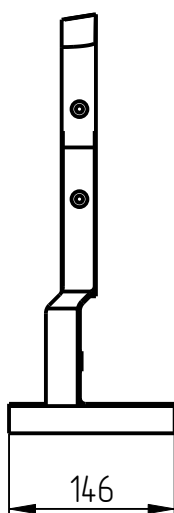

401

DGK-401-015
NECKRING HOLDER
(P02-03_ZHY_3882)

Neckring holder DGK-401-015

Neckring holder DGK-401-015

Neckring holder DGK-401-015

Neckring holder DGK-401-015 Specification

№ pos.	Code	Name	Qty
Unified parts			
1	DGK-401-STANDART-02-03_19_6_4	Knob	4
2	DGK-STANDART-02-04X26	Spring	2
3	DGK-401-STANDART-03-075	Leaf spring	2
4	DGK-401-STANDART-03-087	Leaf spring	4
Parts			
5	DGK-401-015-001	Neckring holder RH	1
6	DGK-401-015-001-01	Neckring holder LH	1
7	DGK-401-015-003	Stop	4
8	DGK-401-015-004	Lock	4
9	DGK-401-015-005	Plug	2
10	DGK-401-015-006	Plug	2
11	DGK-401-015-07	Spring	2
Standard parts			
12	Spring pin 2,50x18 DIN 1481		4
13	Spring pin 2,50x28 DIN 1481		8

5. Neckring holder RH
DGK-401-015-001

6. Neckring holder LH
DGK-401-015-001-01

7. Stop
DGK-401-015-003

8. Lock
DGK-401-015-004

9. Plug
DGK-401-015-005

10. Plug
DGK-401-015-006

11. Spring
DGK-401-015-07