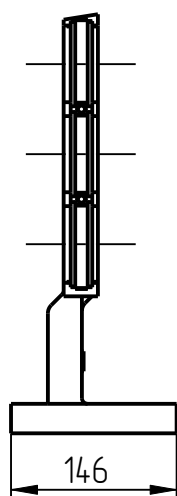

401

DGK-401-015
NECKRING HOLDER
(P02-03_ZHY_3882)

Neckring holder DGK-401-015

Neckring holder DGK-401-015

Neckring holder DGK-401-015

Neckring holder DGK-401-015 Specification

№ pos.	Code	Name	Qty
Unified parts			
1	DGK-401-STANDART-02-03_19_6_4	Knob	4
2	DGK-STANDART-02-04X26	Spring	2
3	DGK-401-STANDART-03-075	Leaf spring	2
4	DGK-401-STANDART-03-087	Leaf spring	4
Parts			
5	DGK-401-015-001	Neckring holder RH	1
6	DGK-401-015-001-01	Neckring holder LH	1
7	DGK-401-015-003	Stop	4
8	DGK-401-015-004	Lock	4
9	DGK-401-015-005	Plug	2
10	DGK-401-015-006	Plug	2
11	DGK-401-015-07	Spring	2
Standard parts			
12	Spring pin 2,50x18 DIN 1481		4
13	Spring pin 2,50x28 DIN 1481		8

5. Neckring holder RH
DGK-401-015-001

6. Neckring holder LH
DGK-401-015-001-01

7. Stop
DGK-401-015-003

8. Lock
DGK-401-015-004

9. Plug
DGK-401-015-005

10. Plug
DGK-401-015-006

11. Spring
DGK-401-015-07