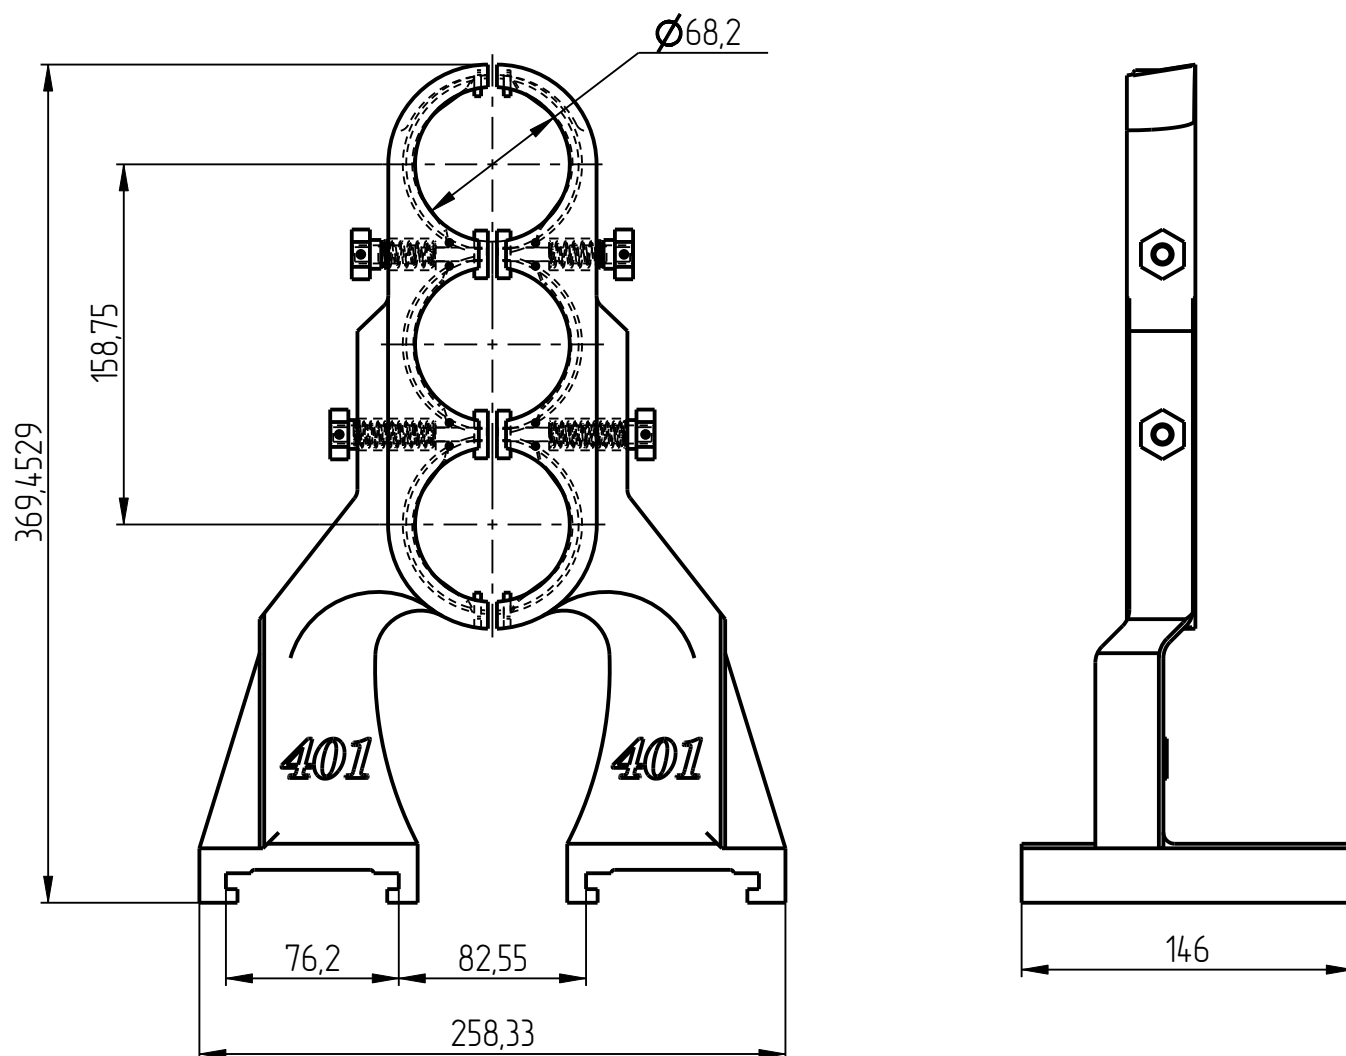

401

DGK-401-015
NECKRING HOLDER
(P02-03_ZHY_3882)

Neckring holder DGK-401-015

Neckring holder DGK-401-015

Neckring holder DGK-401-015

Neckring holder DGK-401-015 Specification

№ pos.	Code	Name	Qty
Unified parts			
1	DGK-401-STANDART-02-03_19_6_4	Knob	4
2	DGK-STANDART-02-04X26	Spring	2
3	DGK-401-STANDART-03-075	Leaf spring	2
4	DGK-401-STANDART-03-087	Leaf spring	4
Parts			
5	DGK-401-015-001	Neckring holder RH	1
6	DGK-401-015-001-01	Neckring holder LH	1
7	DGK-401-015-003	Stop	4
8	DGK-401-015-004	Lock	4
9	DGK-401-015-005	Plug	2
10	DGK-401-015-006	Plug	2
11	DGK-401-015-07	Spring	2
Standard parts			
12	Spring pin 2,50x18 DIN 1481		4
13	Spring pin 2,50x28 DIN 1481		8

5. Neckring holder RH
DGK-401-015-001

6. Neckring holder LH
DGK-401-015-001-01

7. Stop
DGK-401-015-003

8. Lock
DGK-401-015-004

9. Plug
DGK-401-015-005

10. Plug
DGK-401-015-006

11. Spring
DGK-401-015-07