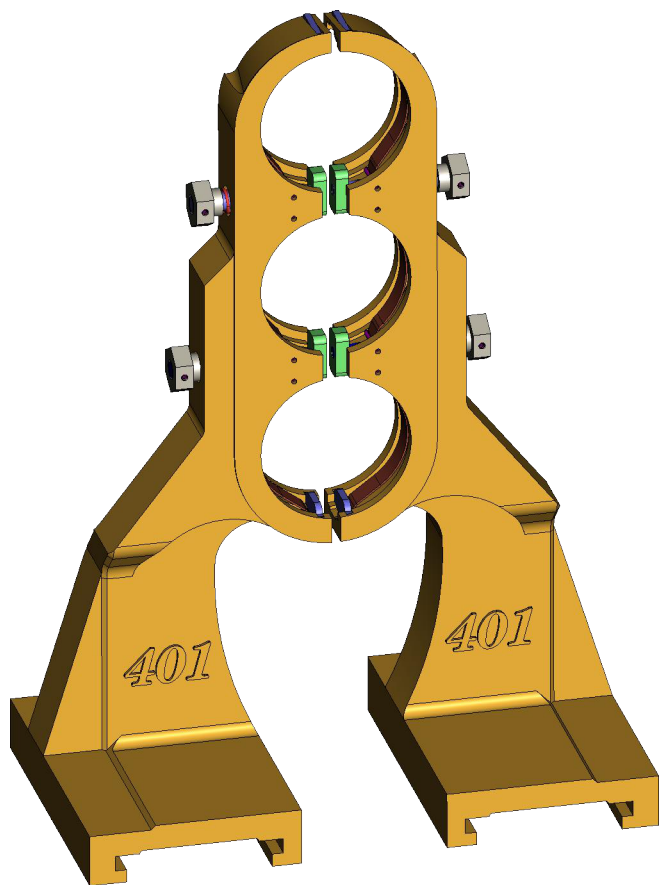

401

DGK-401-015
NECKRING HOLDER
(P02-03_ZHY_3882)

Neckring holder DGK-401-015

Neckring holder DGK-401-015

Neckring holder DGK-401-015

Neckring holder DGK-401-015 Specification

№ pos.	Code	Name	Qty
Unified parts			
1	DGK-401-STANDART-02-03_19_6_4	Knob	4
2	DGK-STANDART-02-04X26	Spring	2
3	DGK-401-STANDART-03-075	Leaf spring	2
4	DGK-401-STANDART-03-087	Leaf spring	4
Parts			
5	DGK-401-015-001	Neckring holder RH	1
6	DGK-401-015-001-01	Neckring holder LH	1
7	DGK-401-015-003	Stop	4
8	DGK-401-015-004	Lock	4
9	DGK-401-015-005	Plug	2
10	DGK-401-015-006	Plug	2
11	DGK-401-015-07	Spring	2
Standard parts			
12	Spring pin 2,50x18 DIN 1481		4
13	Spring pin 2,50x28 DIN 1481		8

5. Neckring holder RH
DGK-401-015-001

6. Neckring holder LH
DGK-401-015-001-01

7. Stop
DGK-401-015-003

8. Lock
DGK-401-015-004

9. Plug
DGK-401-015-005

10. Plug
DGK-401-015-006

11. Spring
DGK-401-015-07