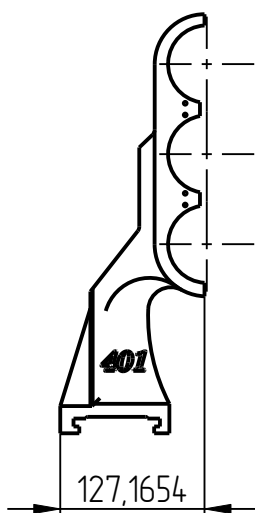

401

DGK-401-015
NECKRING HOLDER
(P02-03_ZHY_3882)

Neckring holder DGK-401-015

Neckring holder DGK-401-015

Neckring holder DGK-401-015

Neckring holder DGK-401-015 Specification

№ pos.	Code	Name	Qty
Unified parts			
1	DGK-401-STANDART-02-03_19_6_4	Knob	4
2	DGK-STANDART-02-04X26	Spring	2
3	DGK-401-STANDART-03-075	Leaf spring	2
4	DGK-401-STANDART-03-087	Leaf spring	4
Parts			
5	DGK-401-015-001	Neckring holder RH	1
6	DGK-401-015-001-01	Neckring holder LH	1
7	DGK-401-015-003	Stop	4
8	DGK-401-015-004	Lock	4
9	DGK-401-015-005	Plug	2
10	DGK-401-015-006	Plug	2
11	DGK-401-015-07	Spring	2
Standard parts			
12	Spring pin 2,50x18 DIN 1481		4
13	Spring pin 2,50x28 DIN 1481		8

5. Neckring holder RH
DGK-401-015-001

6. Neckring holder LH
DGK-401-015-001-01

7. Stop
DGK-401-015-003

8. Lock
DGK-401-015-004

9. Plug
DGK-401-015-005

10. Plug
DGK-401-015-006

11. Spring
DGK-401-015-07