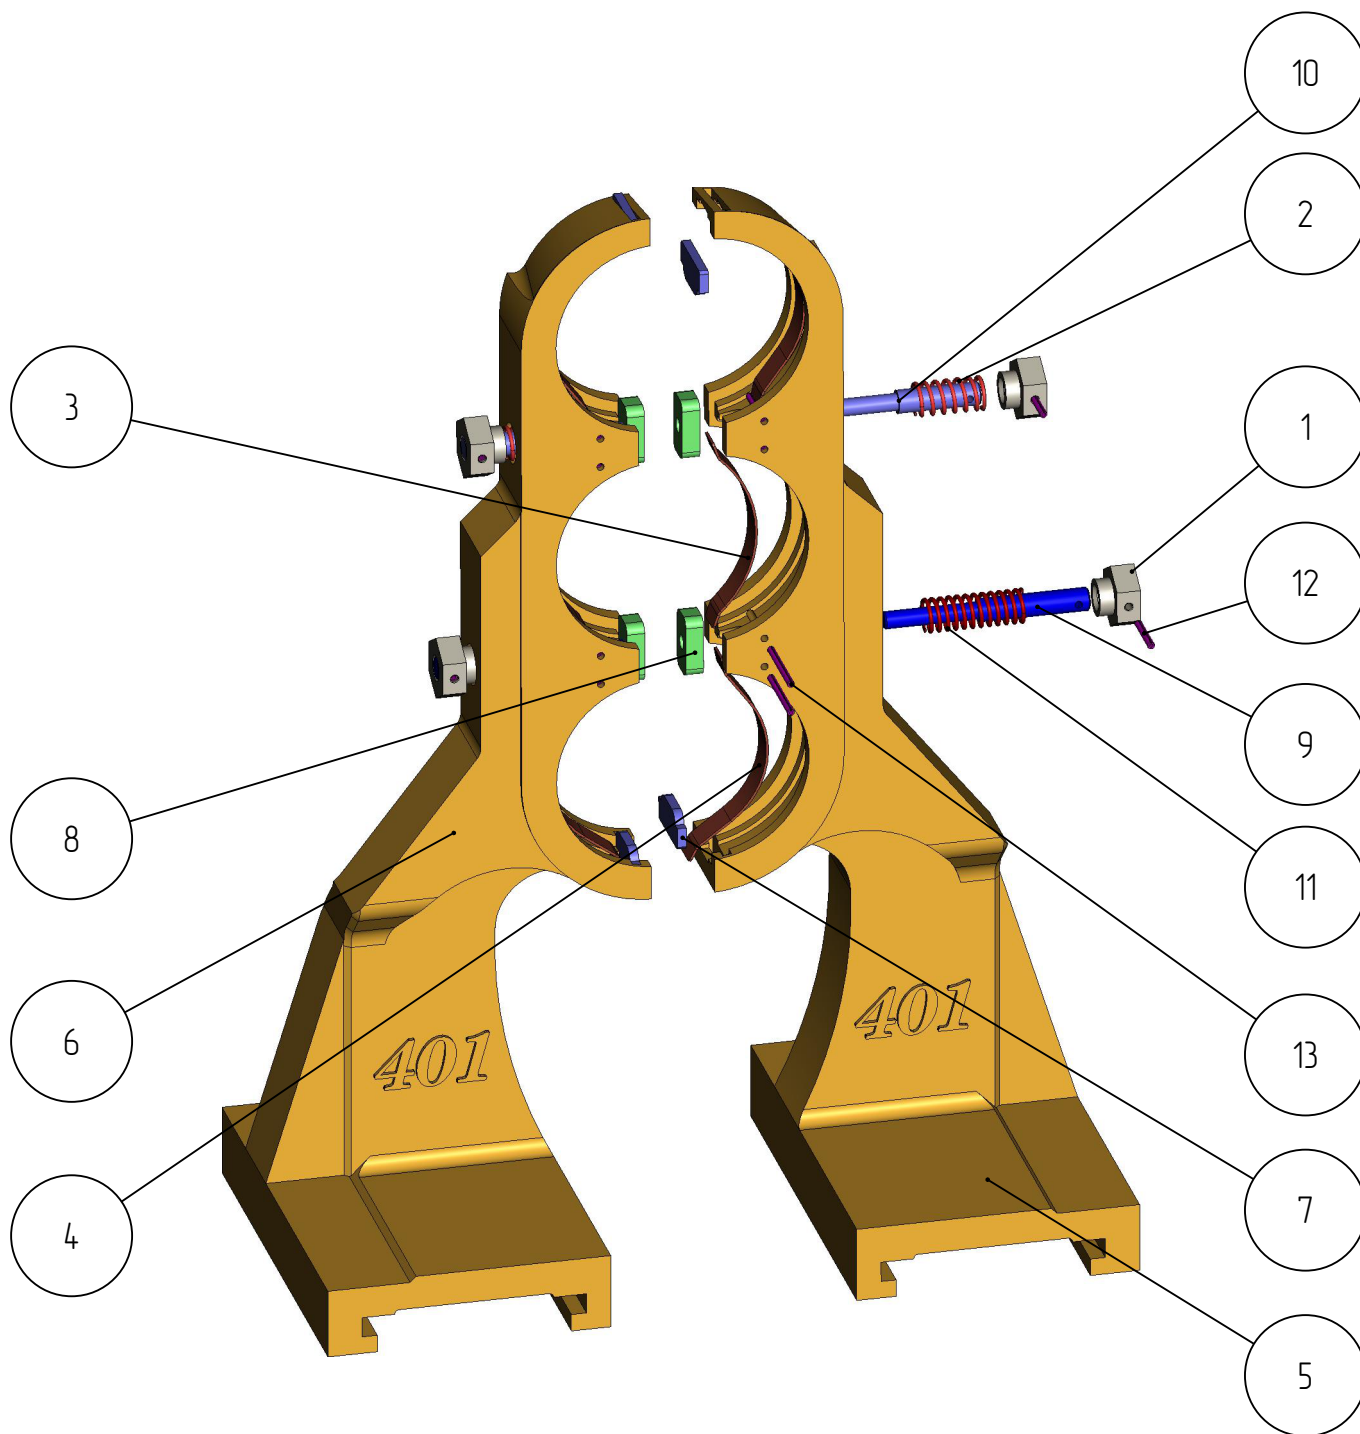

401

DGK-401-015
NECKRING HOLDER
(P02-03_ZHY_3882)

Neckring holder DGK-401-015

Neckring holder DGK-401-015

Neckring holder DGK-401-015

Neckring holder DGK-401-015 Specification

№ pos.	Code	Name	Qty
Unified parts			
1	DGK-401-STANDART-02-03_19_6_4	Knob	4
2	DGK-STANDART-02-04X26	Spring	2
3	DGK-401-STANDART-03-075	Leaf spring	2
4	DGK-401-STANDART-03-087	Leaf spring	4
Parts			
5	DGK-401-015-001	Neckring holder RH	1
6	DGK-401-015-001-01	Neckring holder LH	1
7	DGK-401-015-003	Stop	4
8	DGK-401-015-004	Lock	4
9	DGK-401-015-005	Plug	2
10	DGK-401-015-006	Plug	2
11	DGK-401-015-07	Spring	2
Standard parts			
12	Spring pin 2,50x18 DIN 1481		4
13	Spring pin 2,50x28 DIN 1481		8

5. Neckring holder RH
DGK-401-015-001

6. Neckring holder LH
DGK-401-015-001-01

7. Stop
DGK-401-015-003

8. Lock
DGK-401-015-004

9. Plug
DGK-401-015-005

10. Plug
DGK-401-015-006

11. Spring
DGK-401-015-07