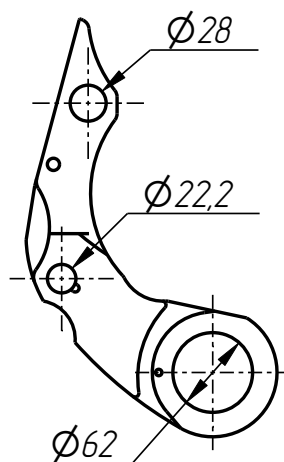

### Parts:

1	DF-401-001-003	Remote washer	4
2	DF-401-001-004	Bushing	2
3	DF-401-001-005	Bushing	2
4	DF-401-010-003	Bushing	4
5	DF-401-027-001	Form Holder	2

### Standard parts:

6	Screw M12x12 GOST 11074-93		2
7	Spring pin $\phi$ 5x16 DIN 1481		4

Form Holder  
(23-171GR1-META)  
DF-401-027

401

Form Holder  
DF-401-027-001

Remote washer  
DF-401-001-003

Bushing  
DF-401-001-004