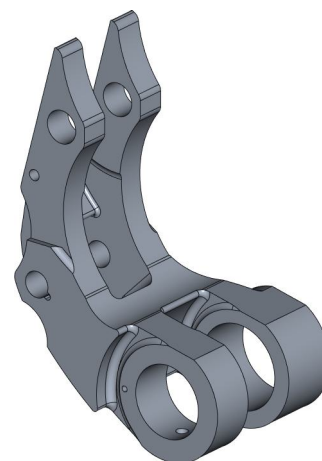

### Parts:

1	DF-401-001-003	Remote washer	4
2	DF-401-001-004	Bushing	2
3	DF-401-001-005	Bushing	2
4	DF-401-010-003	Bushing	4
5	DF-401-027-001	Form Holder	2

### Standard parts:

6	Screw M12x12 GOST 11074-93		2
7	Spring pin $\phi$ 5x16 DIN 1481		4

Form Holder  
(23-171GR1-META)  
DF-401-027

401

Form Holder  
DF-401-027-001

Remote washer  
DF-401-001-003

Bushing  
DF-401-001-004