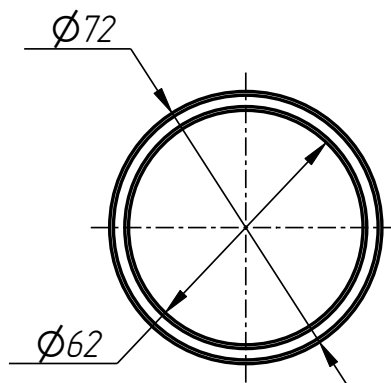

### Standard parts:

6	Screw M12x12 GOST 11074-93		2
7	Spring pin $\phi$ 5x16 DIN 1481		4

Form Holder  
(23-171GR1-META)  
DF-401-027

401

Form Holder  
DF-401-027-001

Remote washer  
DF-401-001-003

Bushing  
DF-401-001-004