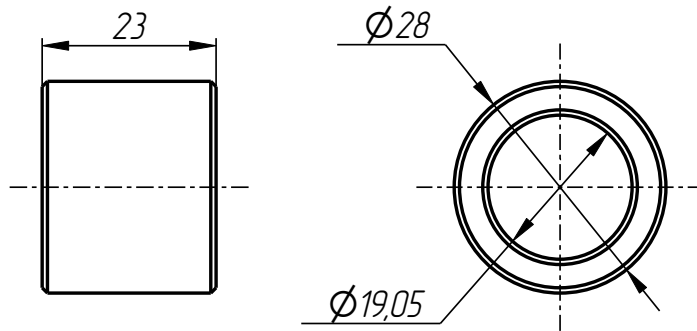

Bushing
DF-401-010-003

DF-401-027