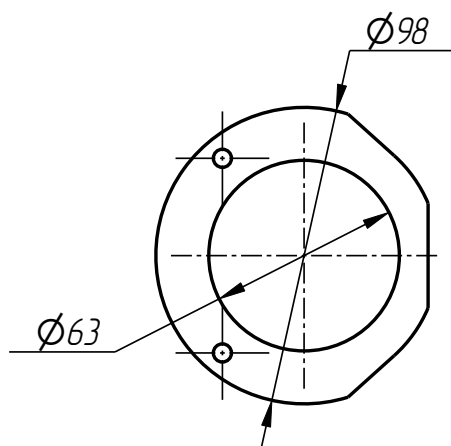

### Standard parts:

6	Screw M12x12 GOST 11074-93		2
7	Spring pin $\phi$ 5x16 DIN 1481		4

Form Holder  
(23-171GR1-META)  
DF-401-027

401

Form Holder  
DF-401-027-001

Remote washer  
DF-401-001-003

Bushing  
DF-401-001-004