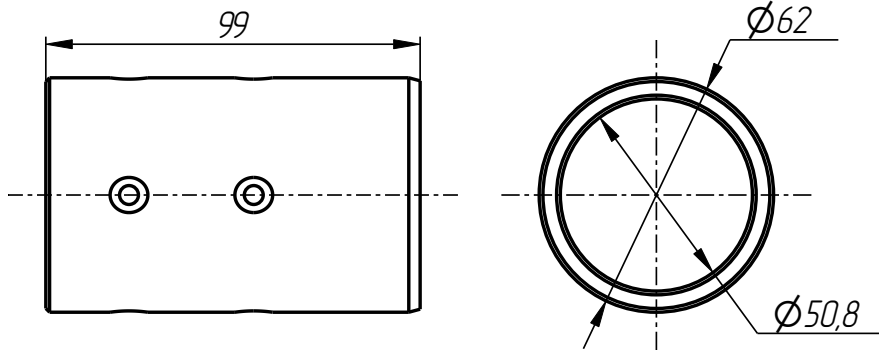

Form Holder
(23-171GR1-META)
DF-401-027

401

Bushing
DF-401-001-005