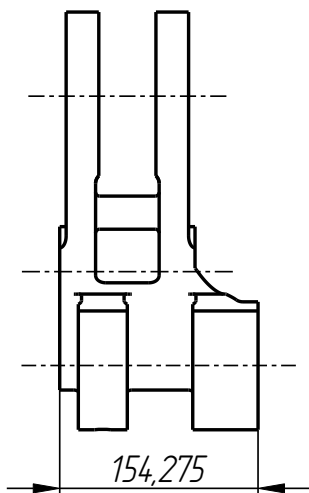

### Parts:

1	DF-401-001-003	Remote washer	4
2	DF-401-001-004	Bushing	2
3	DF-401-001-005	Bushing	2
4	DF-401-010-003	Bushing	4
5	DF-401-027-001	Form Holder	2

### Standard parts:

6	Screw M12x12 GOST 11074-93		2
7	Spring pin $\phi$ 5x16 DIN 1481		4

Form Holder  
(23-171GR1-META)  
DF-401-027

401

Form Holder  
DF-401-027-001

Remote washer  
DF-401-001-003

Bushing  
DF-401-001-004