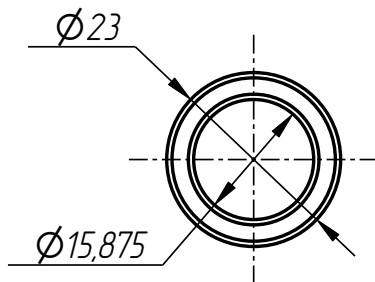

Standard parts:

8	Screw M12x12 GOST 11074-93		2
9	Spring pin ϕ 5x16 DIN 1481		4

Lower lever
DF-401-022-001

Upper lever
DF-401-022-002

Remote washer
DF-401-001-003

Bushing
DF-401-001-004

Bushing
DF-401-001-005