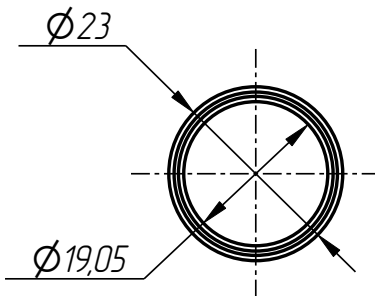

Bushing
DF-401-022-004