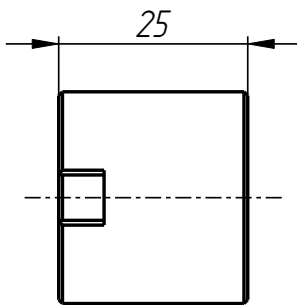

Bushing
DF-401-003-004