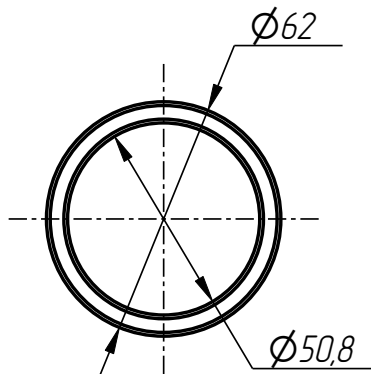

Bushing
DF-401-001-005