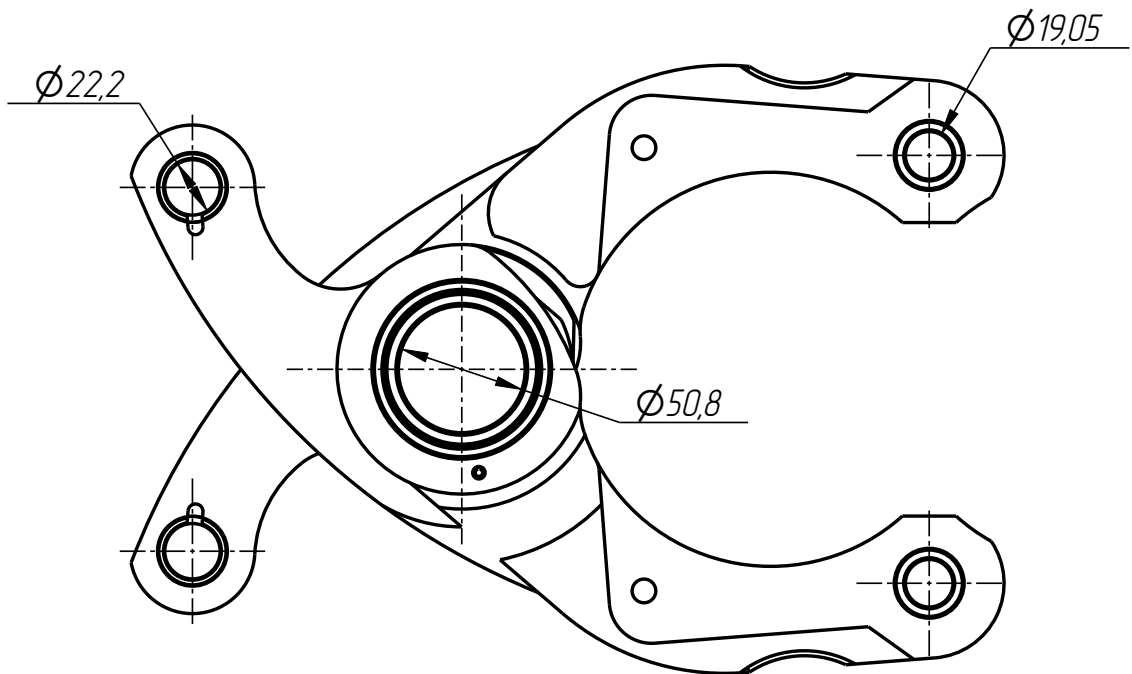

*401*

*DF-401-006*

*Form Holder  
(191-9007GR)*

Form Holder  
(191-9007GR)  
DF-401-006

401

DF-401-006

DF-401-006

# DF-401-006

Form Holder  
(191-9007GR)

### Standard parts:

8	Screw M12x12 GOST 11074-93		2
9	Spring pin $\phi$ 5x16 DIN 1481		4

Upper lever  
DF-401-006-001

Lower lever  
DF-401-006-002

Bushing  
DF-401-001-004

Bushing  
DF-401-006-003

Bushing  
DF-401-003-004