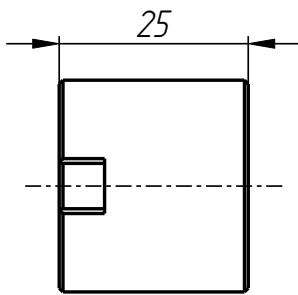

### Standard parts:

8	Screw M12x12 GOST 11074-93		2
9	Spring pin $\phi$ 5x16 DIN 1481		4

Upper lever  
DF-401-006-001

Lower lever  
DF-401-006-002

Bushing  
DF-401-001-004

Bushing  
DF-401-006-003

Bushing  
DF-401-003-004