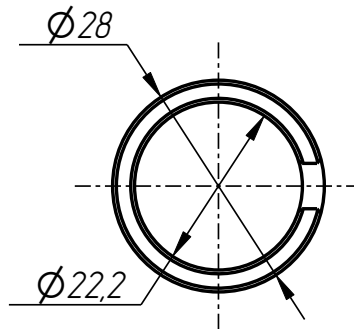

### Standard parts:

8	Screw M12x12 GOST 11074-93		2
9	Spring pin $\phi$ 5x16 DIN 1481		4

Upper lever  
DF-401-006-001

Lower lever  
DF-401-006-002

Bushing  
DF-401-001-004

Bushing  
DF-401-006-003

Bushing  
DF-401-003-004