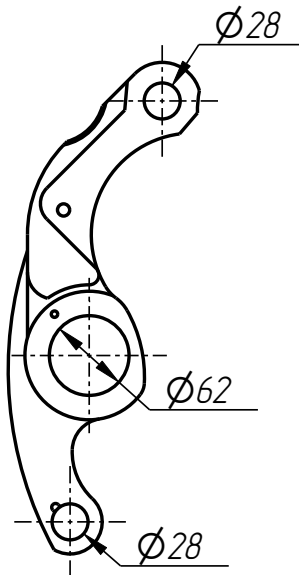

*401*

*DF-401-006*

*Form Holder  
(191-9007GR)*

Form Holder  
(191-9007GR)  
DF-401-006

401

DF-401-006

DF-401-006

# DF-401-006

Form Holder  
(191-9007GR)

### Parts:

1	DF-401-001-003	Remote washer	4
2	DF-401-001-004	Bushing	2
3	DF-401-001-005	Bushing	2
4	DF-401-003-004	Bushing	4
5	DF-401-006-001	Upper lever	1
6	DF-401-006-002	Lower lever	1
7	DF-401-006-003	Bushing	4

### Standard parts:

8	Screw M12x12 GOST 11074-93		2
9	Spring pin $\phi$ 5x16 DIN 1481		4

Upper lever  
DF-401-006-001

Lower lever  
DF-401-006-002

Bushing  
DF-401-001-004

Bushing  
DF-401-006-003

Bushing  
DF-401-003-004