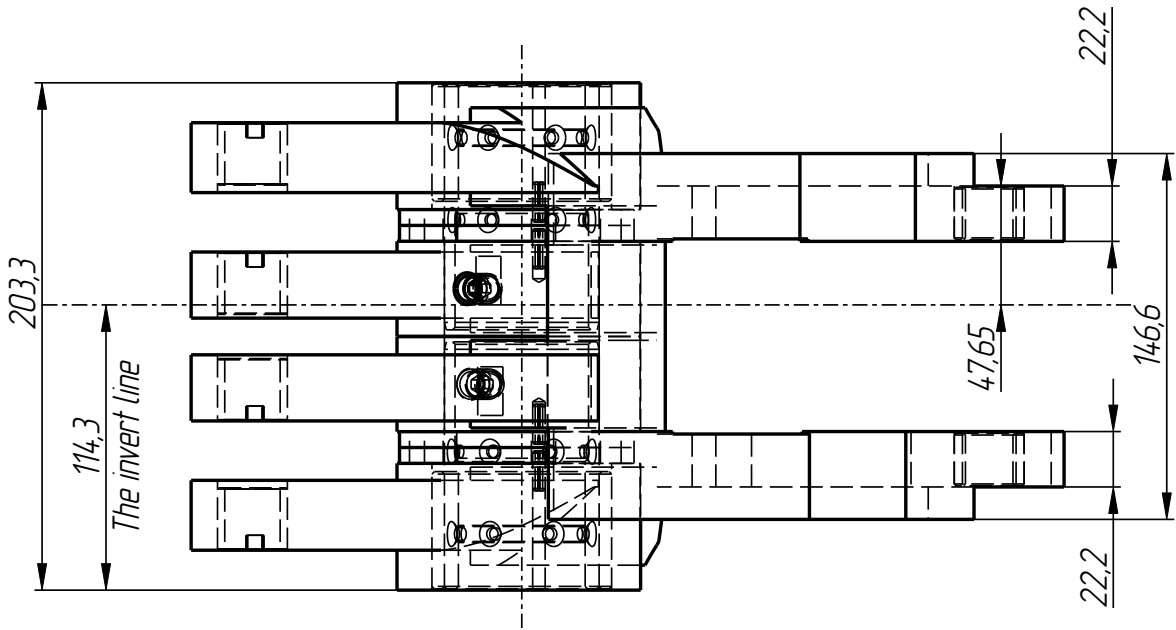

*401*

*DF-401-006*

*Form Holder  
(191-9007GR)*

Form Holder  
(191-9007GR)  
DF-401-006

401

DF-401-006

DF-401-006

# DF-401-006

Form Holder  
(191-9007GR)

### Standard parts:

8	Screw M12x12 GOST 11074-93		2
9	Spring pin $\phi$ 5x16 DIN 1481		4

Upper lever  
DF-401-006-001

Lower lever  
DF-401-006-002

Bushing  
DF-401-001-004

Bushing  
DF-401-006-003

Bushing  
DF-401-003-004