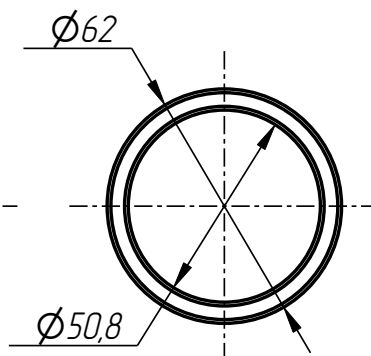

Bushing
DF-401-001-005