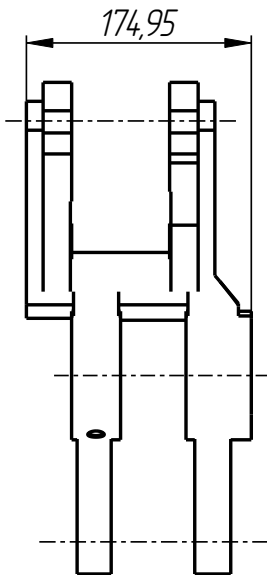

### Parts:

1	DF-401-001-003	Remote washer	4
2	DF-401-001-004	Bushing	2
3	DF-401-001-005	Bushing	2
4	DF-401-003-004	Bushing	4
5	DF-401-006-001	Upper lever	1
6	DF-401-006-002	Lower lever	1
7	DF-401-006-003	Bushing	4

### Standard parts:

8	Screw M12x12 GOST 11074-93		2
9	Spring pin $\phi$ 5x16 DIN 1481		4

Upper lever  
DF-401-006-001

Lower lever  
DF-401-006-002

Bushing  
DF-401-001-004

Bushing  
DF-401-006-003

Bushing  
DF-401-003-004