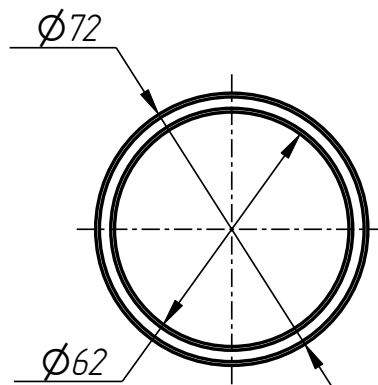

### Standard parts:

8	Screw M12x12 GOST 11074-93		2
9	Spring pin $\phi$ 5x16 DIN 1481		4

Upper lever  
DF-401-006-001

Lower lever  
DF-401-006-002

Bushing  
DF-401-001-004

Bushing  
DF-401-006-003

Bushing  
DF-401-003-004