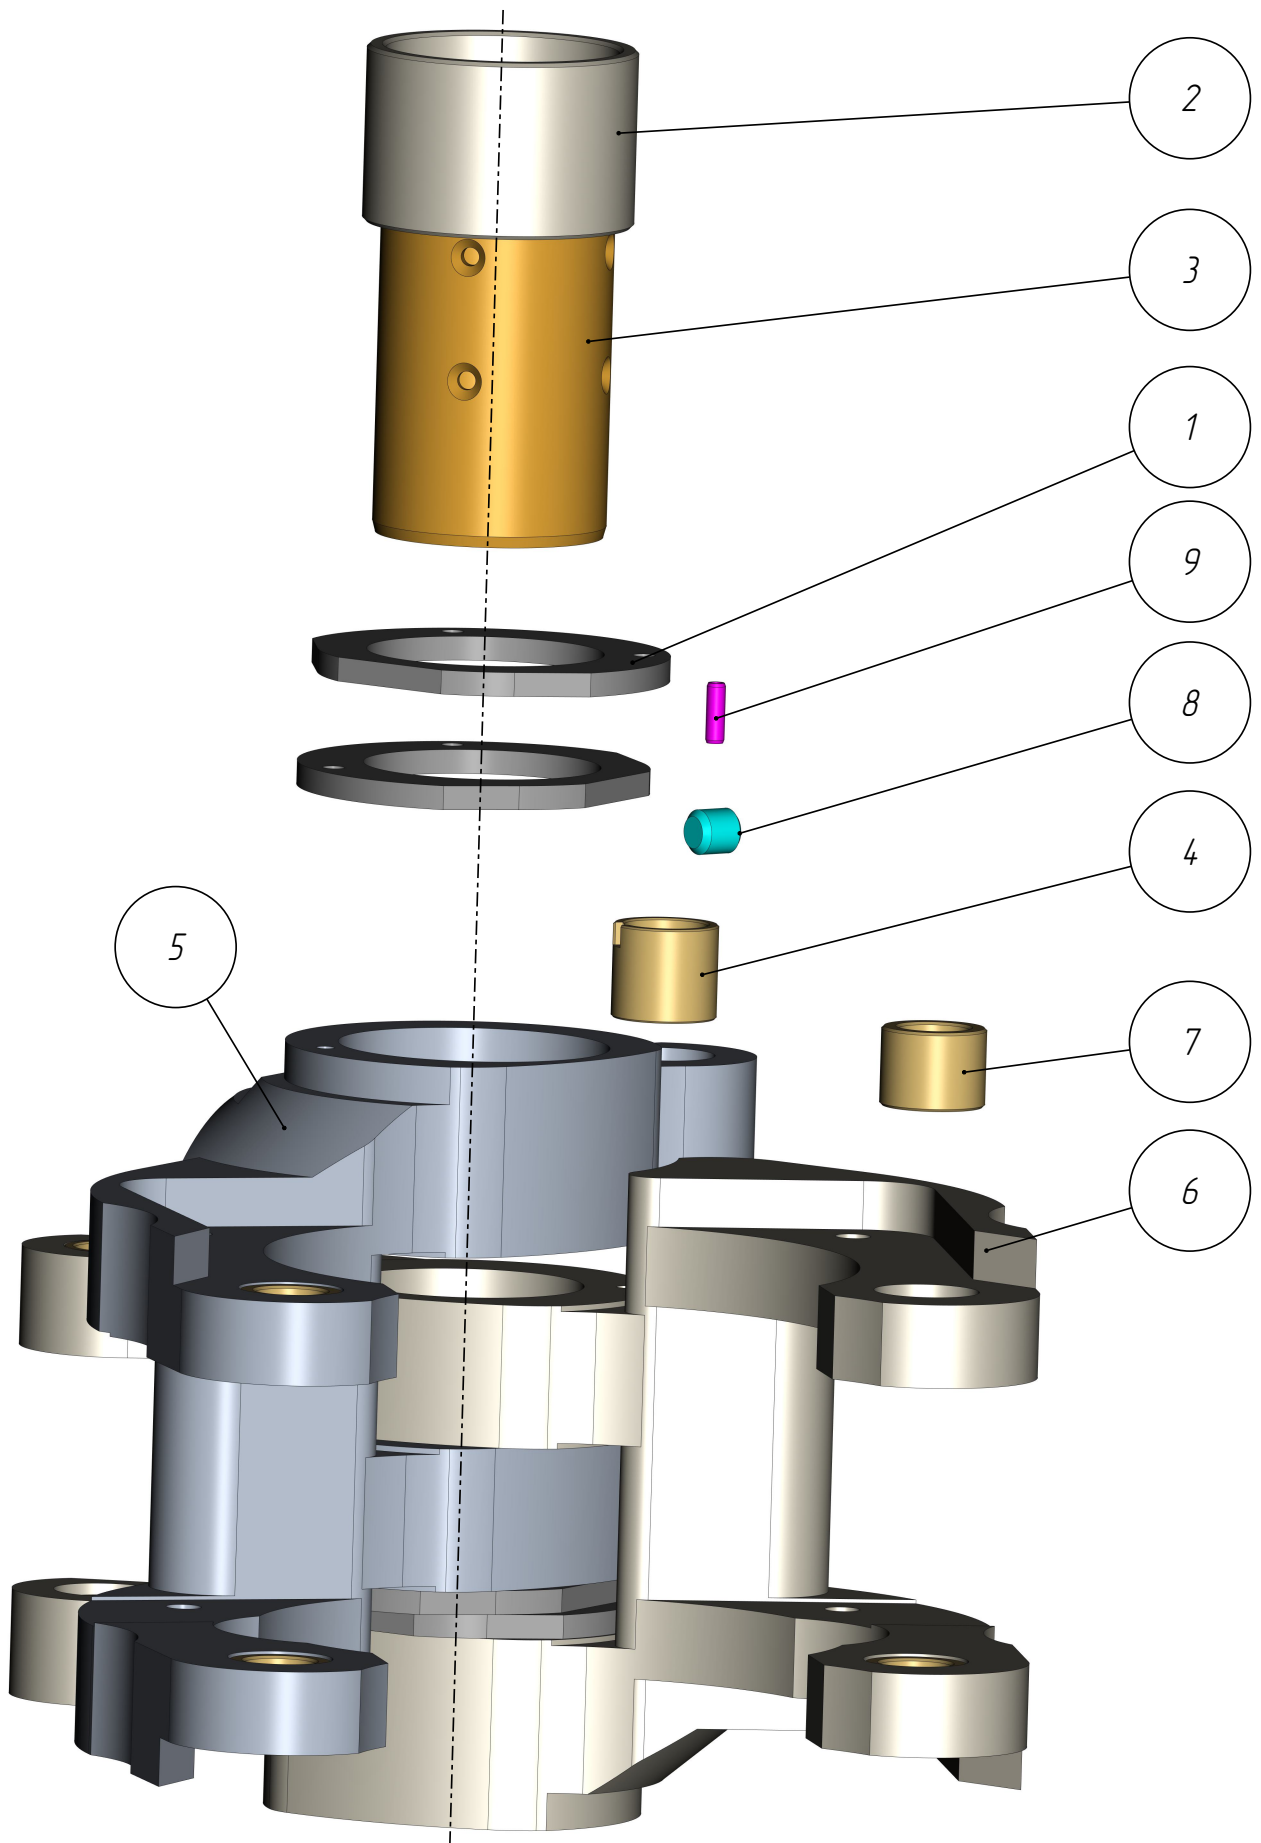

*401*

*DF-401-006*

*Form Holder  
(191-9007GR)*

Form Holder  
(191-9007GR)  
DF-401-006

401

DF-401-006

DF-401-006

# DF-401-006

Form Holder  
(191-9007GR)

### Parts:

1	DF-401-001-003	Remote washer	4
2	DF-401-001-004	Bushing	2
3	DF-401-001-005	Bushing	2
4	DF-401-003-004	Bushing	4
5	DF-401-006-001	Upper lever	1
6	DF-401-006-002	Lower lever	1
7	DF-401-006-003	Bushing	4

### Standard parts:

8	Screw M12x12 GOST 11074-93		2
9	Spring pin $\phi$ 5x16 DIN 1481		4

Upper lever  
DF-401-006-001

Lower lever  
DF-401-006-002

Bushing  
DF-401-001-004

Bushing  
DF-401-006-003

Bushing  
DF-401-003-004