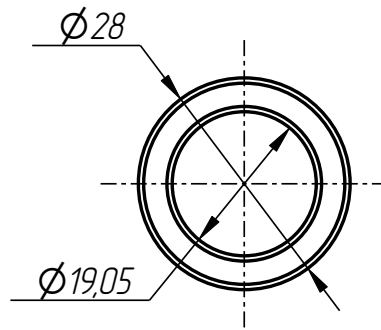

### Standard parts:

8	Screw M12x12 GOST 11074-93		2
9	Spring pin $\phi$ 5x16 DIN 1481		4

Upper lever  
DF-401-006-001

Lower lever  
DF-401-006-002

Bushing  
DF-401-001-004

Bushing  
DF-401-006-003

Bushing  
DF-401-003-004