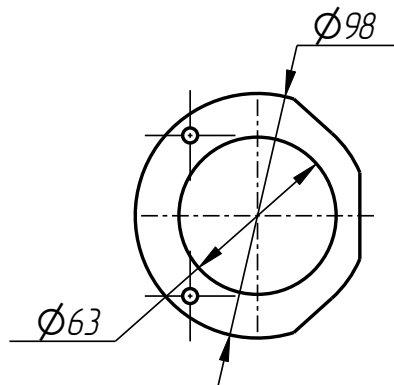

### Standard parts:

8	Screw M12x12 GOST 11074-93		2
9	Spring pin $\phi$ 5x16 DIN 1481		4

Upper lever  
DF-401-006-001

Lower lever  
DF-401-006-002

Bushing  
DF-401-001-004

Bushing  
DF-401-006-003

Bushing  
DF-401-003-004