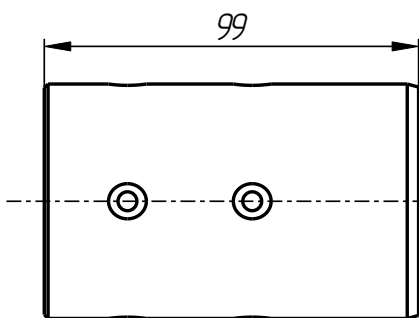

Bushing
DF-401-001-005