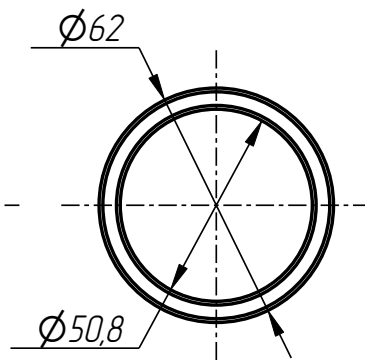

Bushing
DF-401-001-005