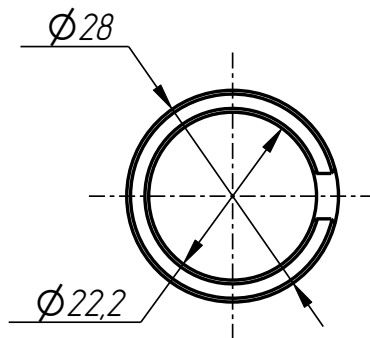

Standard parts:

9	Screw M12x12 GOST 11074-93	2
10	Screw M5x12 DIN 7991	2
11	Spring pin ϕ 5x16 DIN 1481	4

Lower lever
DF-401-003-001

Upper lever
DF-401-003-002

Cap
DF-401-003-003

Bushing
DF-401-003-001

Bushing
DF-401-003-004