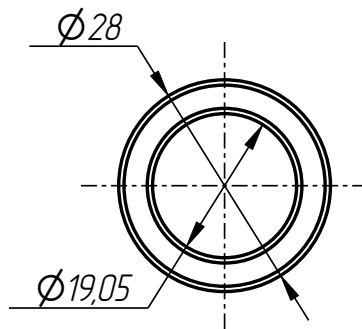

Standard parts:

9	Screw M12x12 GOST 11074-93	2
10	Screw M5x12 DIN 7991	2
11	Spring pin ϕ 5x16 DIN 1481	4

Lower lever
DF-401-003-001

Upper lever
DF-401-003-002

Cap
DF-401-003-003

Bushing
DF-401-003-001

Bushing
DF-401-003-004