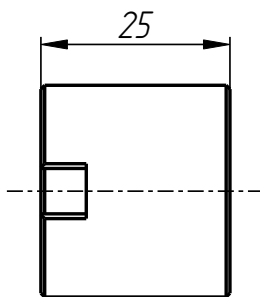

Standard parts:

9	Screw M12x12 GOST 11074-93	2
10	Screw M5x12 DIN 7991	2
11	Spring pin ϕ 5x16 DIN 1481	4

Lower lever
DF-401-003-001

Upper lever
DF-401-003-002

Cap
DF-401-003-003

Bushing
DF-401-003-001

Bushing
DF-401-003-004