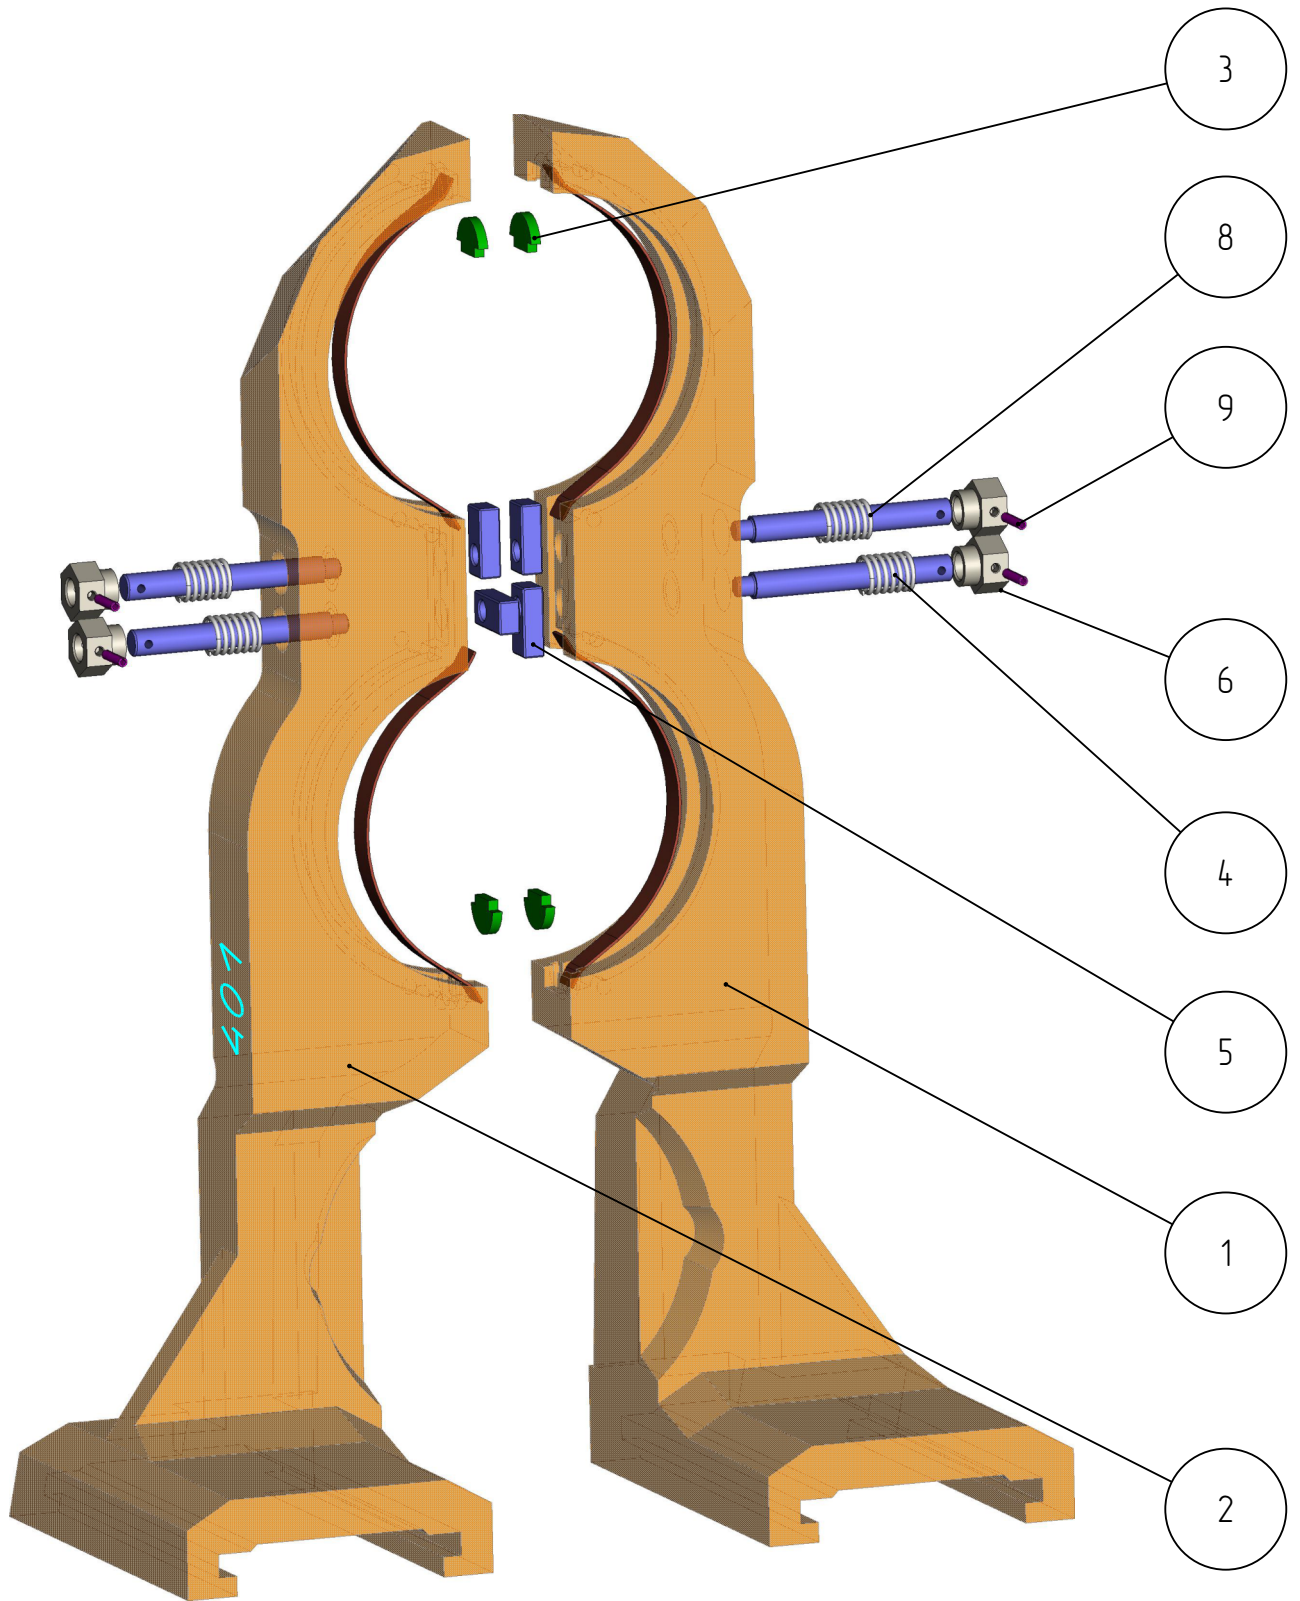

401

*DGK-401-002*  
*NECKRING HOLDER*  
*(23-1406-1)*

Neckring holder  
DGK-401-002

Neckring holder  
DGK-401-002

Neckring holder  
DGK-401-002

## Neckring holder DGK-401-002 Specification

№ pos	Code	Name	Qty
<b>Parts</b>			
1	DGK-401-002-001	Neckring holder RH	1
2	DGK-401-002-002	Neckring holder LH	1
<b>Unified parts</b>			
3	DGK-401-STANDART-01	Stop	4
4	DGK-401-STANDART-02-01-062	Plug 67,50x62	4
5	DGK-401-STANDART-02-02-14_5-21	Lock 14,50-21	4
6	DGK-401-STANDART-02-03_15	Knob	4
7	DGK-401-STANDART-03-132	Leaf spring L-132	4
8	DGK-STANDART-02-04X16	Spring	4
<b>Standard parts</b>			
9	Spring pin	Ø2,50x14 DIN 1481	4

1. Neckring holder RH  
DGK-401-002-001

2. Neckring holder LH  
DGK-401-002-002