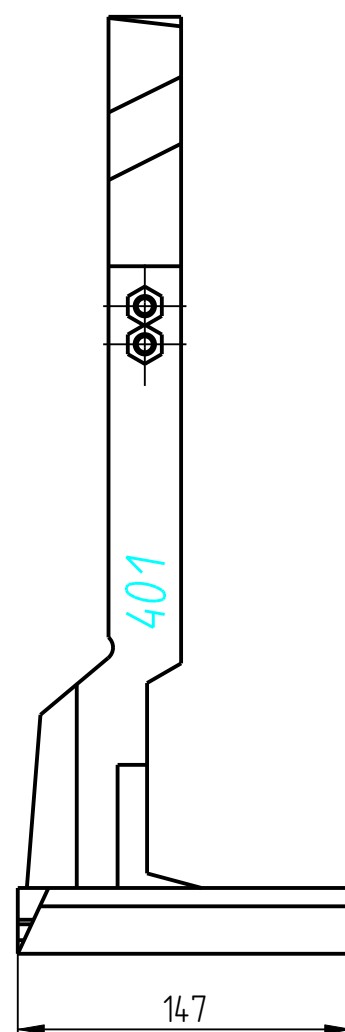

401

*DGK-401-002*  
*NECKRING HOLDER*  
*(23-1406-1)*

Neckring holder  
DGK-401-002

Neckring holder  
DGK-401-002

Neckring holder  
DGK-401-002

## Neckring holder DGK-401-002 Specification

№ pos	Code	Name	Qty
<b>Parts</b>			
1	DGK-401-002-001	Neckring holder RH	1
2	DGK-401-002-002	Neckring holder LH	1
<b>Unified parts</b>			
3	DGK-401-STANDART-01	Stop	4
4	DGK-401-STANDART-02-01-062	Plug 67,50x62	4
5	DGK-401-STANDART-02-02-14_5-21	Lock 14,50-21	4
6	DGK-401-STANDART-02-03_15	Knob	4
7	DGK-401-STANDART-03-132	Leaf spring L-132	4
8	DGK-STANDART-02-04X16	Spring	4
<b>Standard parts</b>			
9	Spring pin	Ø2,50x14 DIN 1481	4