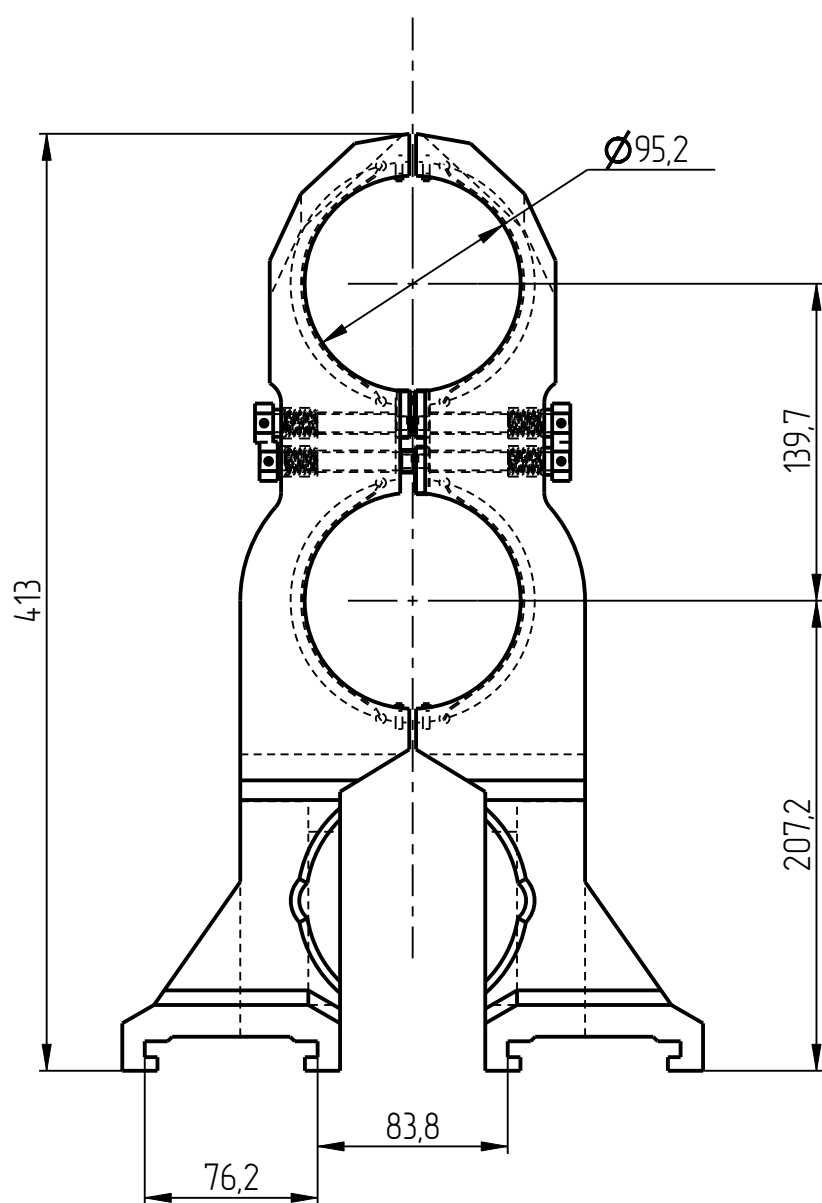

401

*DGK-401-002*  
*NECKRING HOLDER*  
*(23-1406-1)*

Neckring holder  
DGK-401-002

Neckring holder  
DGK-401-002

Neckring holder  
DGK-401-002

## Neckring holder DGK-401-002 Specification

№ pos	Code	Name	Qty
<b>Parts</b>			
1	DGK-401-002-001	Neckring holder RH	1
2	DGK-401-002-002	Neckring holder LH	1
<b>Unified parts</b>			
3	DGK-401-STANDART-01	Stop	4
4	DGK-401-STANDART-02-01-062	Plug 67,50x62	4
5	DGK-401-STANDART-02-02-14_5-21	Lock 14,50-21	4
6	DGK-401-STANDART-02-03_15	Knob	4
7	DGK-401-STANDART-03-132	Leaf spring L-132	4
8	DGK-STANDART-02-04X16	Spring	4
<b>Standard parts</b>			
9	Spring pin	Ø2,50x14 DIN 1481	4