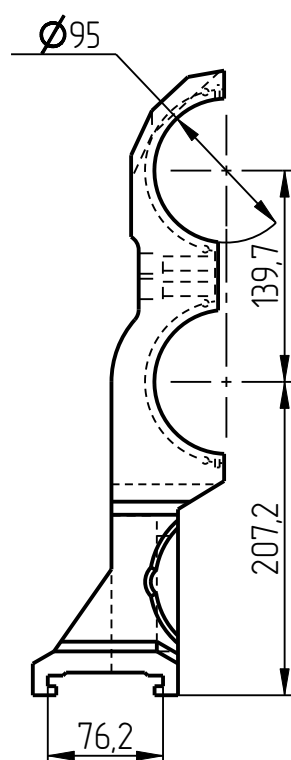

401

*DGK-401-002*  
*NECKRING HOLDER*  
*(23-1406-1)*

Neckring holder  
DGK-401-002

Neckring holder  
DGK-401-002

Neckring holder  
DGK-401-002

## Neckring holder DGK-401-002 Specification

№ pos	Code	Name	Qty
<b>Parts</b>			
1	DGK-401-002-001	Neckring holder RH	1
2	DGK-401-002-002	Neckring holder LH	1
<b>Unified parts</b>			
3	DGK-401-STANDART-01	Stop	4
4	DGK-401-STANDART-02-01-062	Plug 67,50x62	4
5	DGK-401-STANDART-02-02-14_5-21	Lock 14,50-21	4
6	DGK-401-STANDART-02-03_15	Knob	4
7	DGK-401-STANDART-03-132	Leaf spring L-132	4
8	DGK-STANDART-02-04X16	Spring	4
<b>Standard parts</b>			
9	Spring pin	Ø2,50x14 DIN 1481	4

1. Neckring holder RH  
DGK-401-002-001

2. Neckring holder LH  
DGK-401-002-002