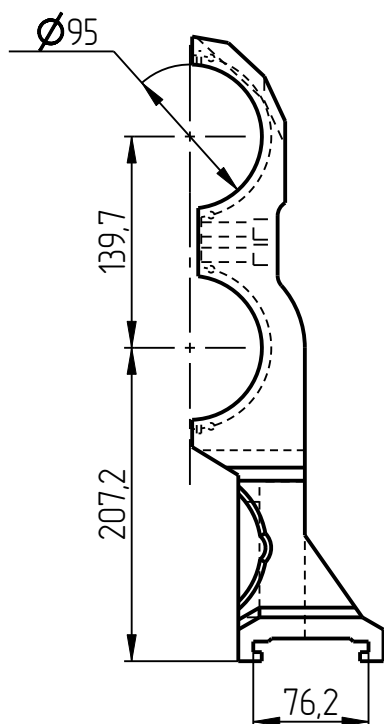

401

*DGK-401-002*  
*NECKRING HOLDER*  
*(23-1406-1)*

Neckring holder  
DGK-401-002

Neckring holder  
DGK-401-002

Neckring holder  
DGK-401-002

## Neckring holder DGK-401-002 Specification

№ pos	Code	Name	Qty
<b>Parts</b>			
1	DGK-401-002-001	Neckring holder RH	1
2	DGK-401-002-002	Neckring holder LH	1
<b>Unified parts</b>			
3	DGK-401-STANDART-01	Stop	4
4	DGK-401-STANDART-02-01-062	Plug 67,50x62	4
5	DGK-401-STANDART-02-02-14_5-21	Lock 14,50-21	4
6	DGK-401-STANDART-02-03_15	Knob	4
7	DGK-401-STANDART-03-132	Leaf spring L-132	4
8	DGK-STANDART-02-04X16	Spring	4
<b>Standard parts</b>			
9	Spring pin	Ø2,50x14 DIN 1481	4

1. Neckring holder RH  
DGK-401-002-001

2. Neckring holder LH  
DGK-401-002-002